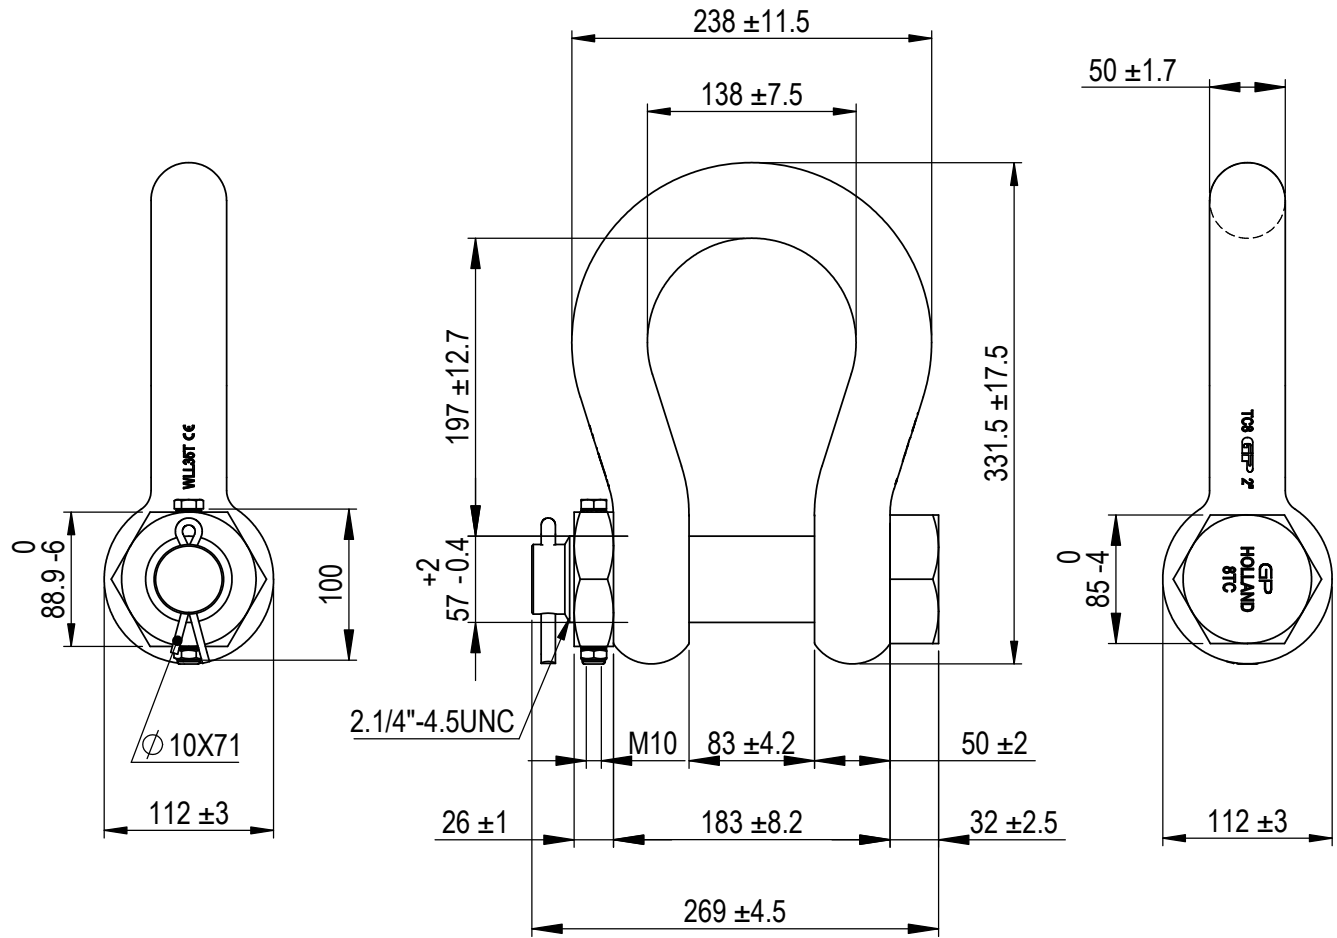

Green Pin Polar® Bow Shackle FN
 Group : G-5143
 Part : POGHMB50FN
 WLL : 35t

We reserve the right to make amendments on specifications in this drawing without prior notification.

Rev.	Description	Date	Drawn
0	First Issue	2022-1-1	DL

Green Pin®
 P.O. Box 57, 3360 AB Sliedrecht (The Netherlands)
 Industrieweg 6, 3361 HJ Sliedrecht
 Tel. +31(0)184-413300 www.greenpin.com

Format	A4		
Scale	1:5		
Drawing number		Rev.	
5995		O	

Title **Green Pin Polar® Bow Shackle FN**
 Grade 8 bow shackle with safety bolt and fixed nut for use under low temperatures