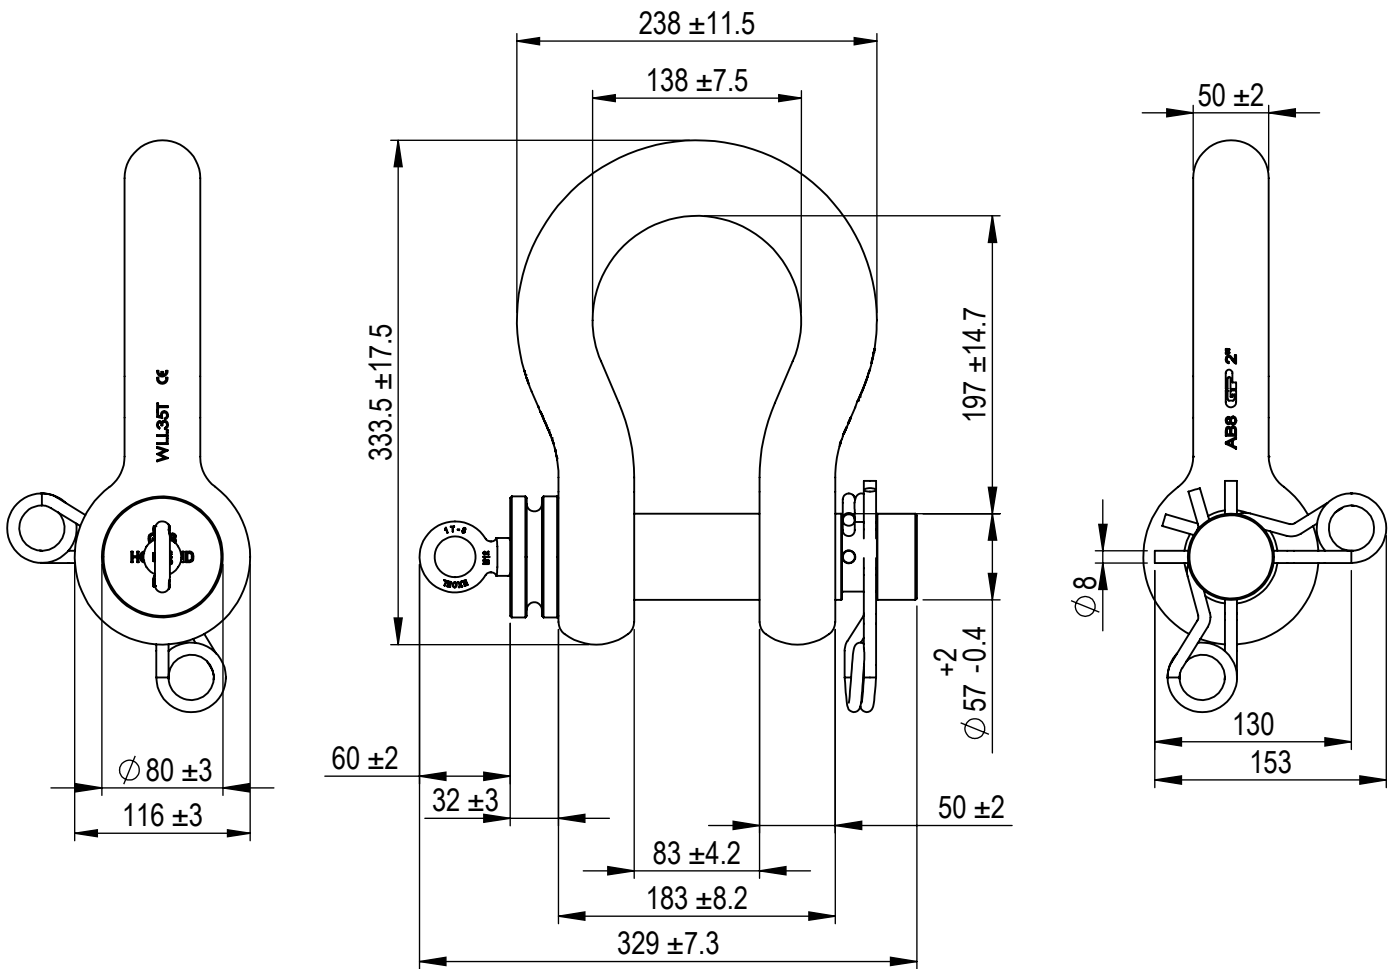

Green Pin<sup>®</sup> Spring Pin ROV Shackles  
 Group : P-5363  
 Part : POGHMB50ROVRL  
 WLL : 35 t

We reserve the right to make amendments on specifications in this drawing without prior notification.

Rev.	Description	Date	Drawn
A	Total bolt length changed	6-8-2019	RB
0	First issue	19-12-2014	DVDP

P.O. Box 57, 3360 AB Sliedrecht  
 (The Netherlands)  
 Industrieweg 6, 3361 HJ Sliedrecht  
 Tel. +31(0)184-413300 www.vanbeest.nl

Title <b>Green Pin<sup>®</sup> Spring Pin ROV Shackles</b>		Remark P-5363 POGHMB50ROVRL		Format <b>A4</b>	
		Drawing number <b>6708</b>		Scale <b>1:5</b>	