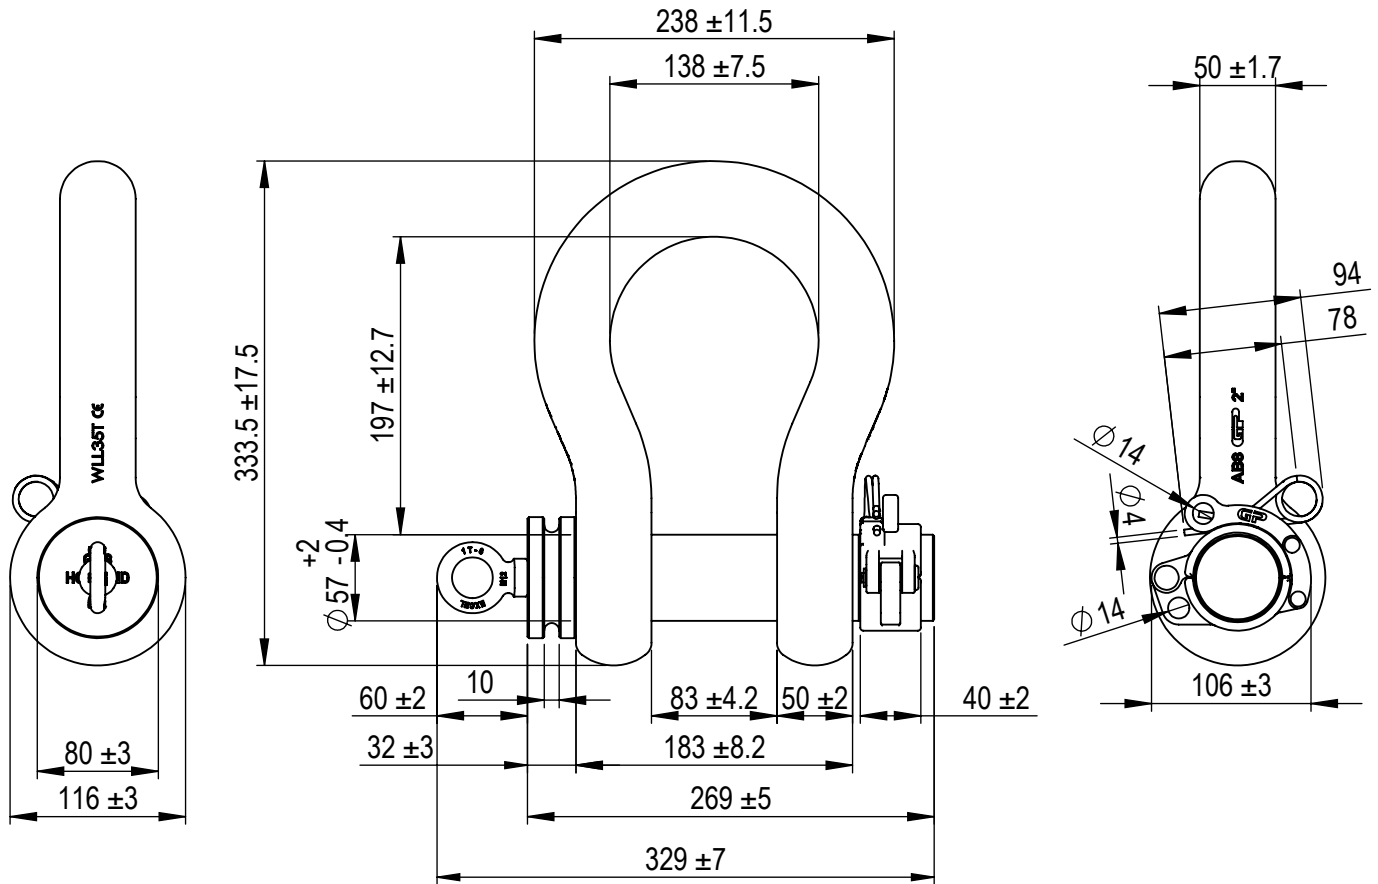

Green Pin<sup>®</sup> Locking Clamp ROV Shackles  
 Group : P-5365  
 Part : POGHMB50ROVRLLC  
 WLL : 35 t

We reserve the right to make amendments on specifications in this drawing without prior notification.

Rev.	Description	Date	Drawn
A	New locking clamp	21-6-2019	RB
0	First Issue	09-01-2014	AH

**VAN BEEST** 

P.O. Box 57, 3360 AB Sliedrecht  
 (The Netherlands)  
 Industrieweg 6, 3361 HJ Sliedrecht  
 Tel. +31(0)184-413300 www.vanbeest.nl

Title <b>Green Pin<sup>®</sup> Locking Clamp ROV Shackle</b>		Remark P-5365 POGHMB50ROVRLLC	
Format Scale	A4 1:5	Drawing number 6757	Rev. A