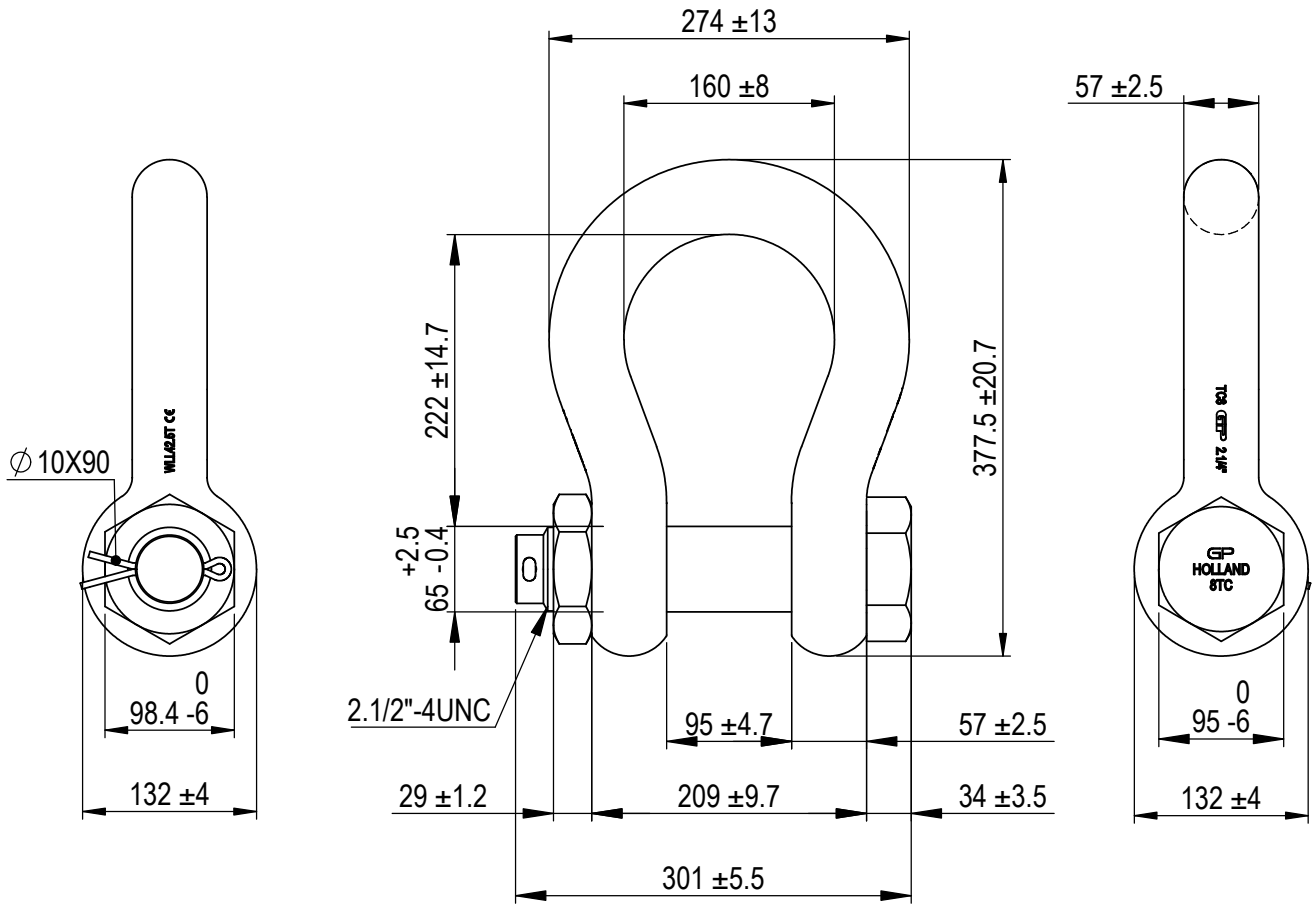

Green Pin Polar<sup>®</sup> Bow Shackle BN  
 Group : G-5163  
 Part : POGHMB57  
 WLL : 42.5t

We reserve the right to make amendments on specifications in this drawing without prior notification.

Rev.	Description	Date	Drawn
A	Drawing updated	2022-1-1	DL
0	First Issue	31-07-09	H.T.

Remark  
 G-5163  
 POGHMB57

Format	A4	 
Scale	1:5.75	
Drawing number	5111	Rev.
		A