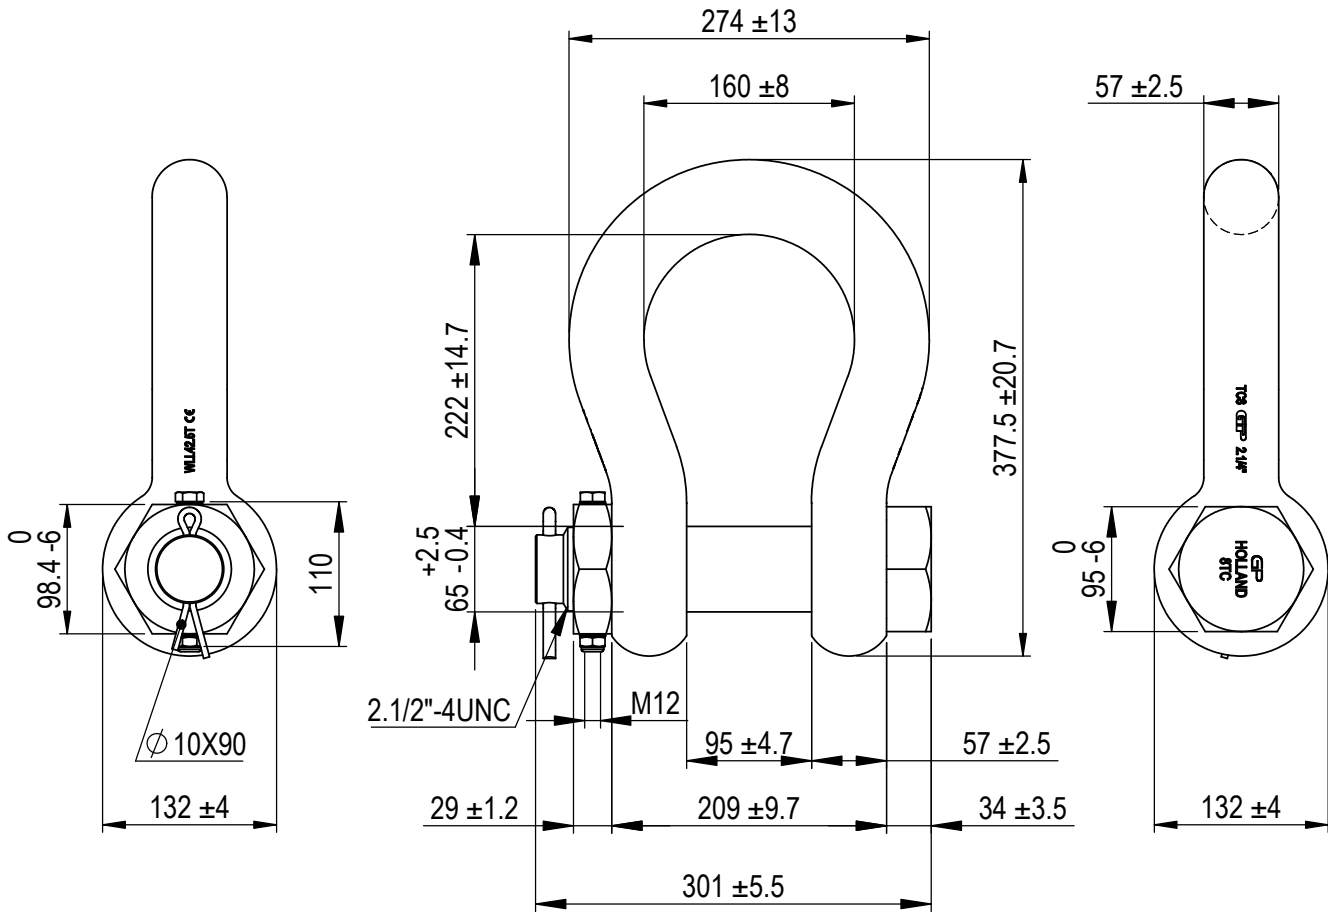

Green Pin Polar[®] Bow Shackle FN
 Group : G-5143
 Part : POGHMB57FN
 WLL : 42.5t

We reserve the right to make amendments on specifications in this drawing without prior notification.

Rev.	Description	Date	Drawn
A	Drawing updated	2022-1-1	DL
0	First Issue	31-07-09	H.T.

Green Pin[®]
 P.O. Box 57, 3360 AB Sliedrecht (The Netherlands)
 Industrieweg 6, 3361 HJ Sliedrecht
 Tel. +31(0)184-413300 www.greenpin.com

Title	Green Pin Polar [®] Bow Shackle FN Grade 8 bow shackle with safety bolt and fixed nut for use under low temperatures	Remark	G-5143 POGHMB57FN	Format	A4	Drawing number	Rev.
				Scale	1:5.75		