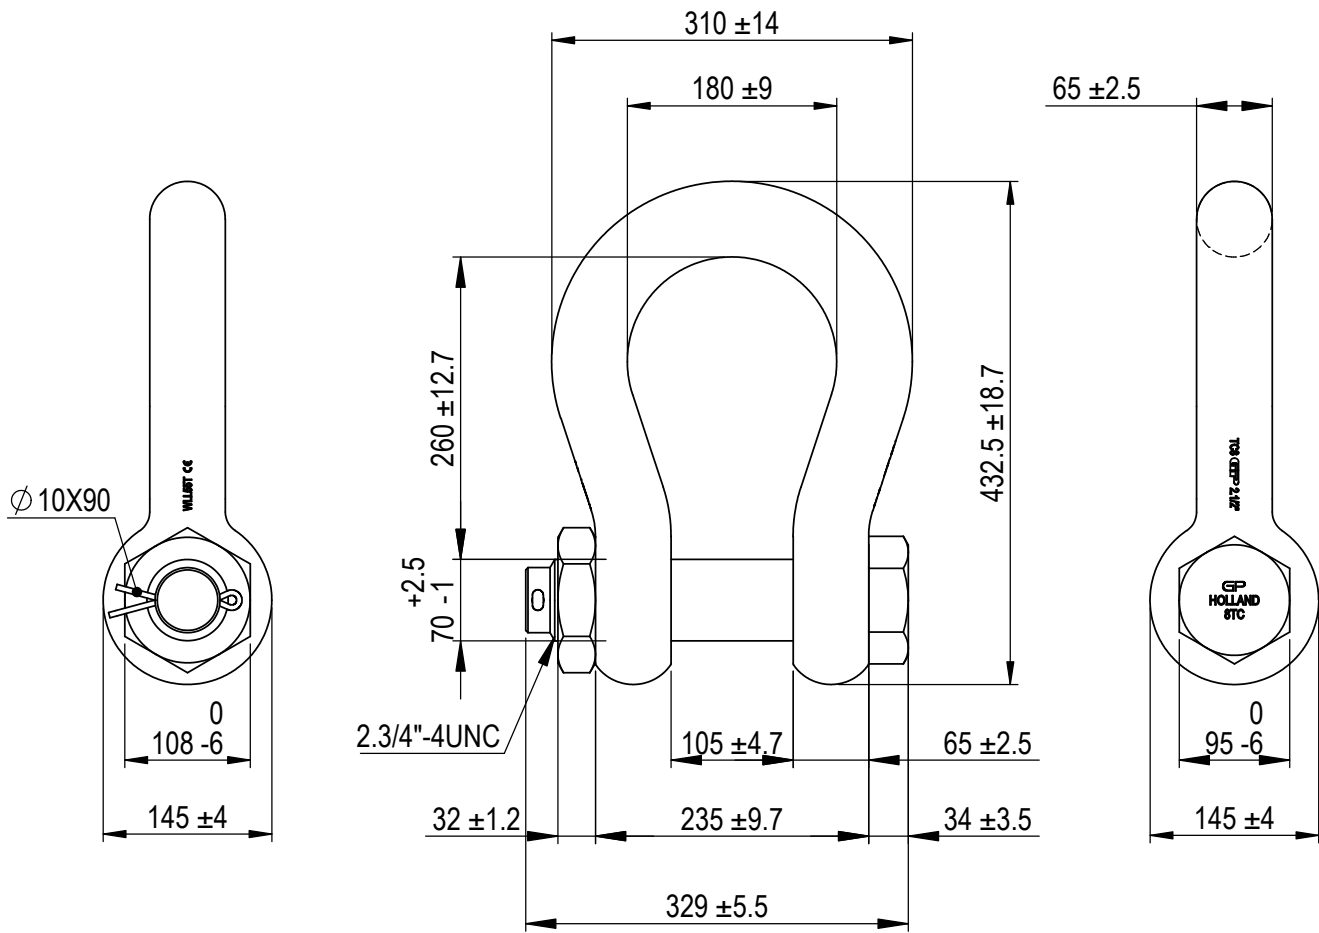

Green Pin Polar® Bow Shackle BN  
 Group : G-5163  
 Part : POGHMB65  
 WLL : 55t

We reserve the right to make amendments on specifications in this drawing without prior notification.

Rev.	Description	Date	Drawn
A	Drawing updated	2022-1-1	DL
0	First Issue	31-07-09	H.T.

P.O. Box 57, 3360 AB Sliedrecht (The Netherlands)  
 Industrieweg 6, 3361 HJ Sliedrecht  
 Tel. +31(0)184-413300 www.greenpin.com

Format	A4		
Scale	1:6.5		
Drawing number			
5112			
Rev.		A	

Title **Green Pin Polar® Bow Shackle BN**  
 Grade 8 bow shackle with safety bolt for use under low temperatures