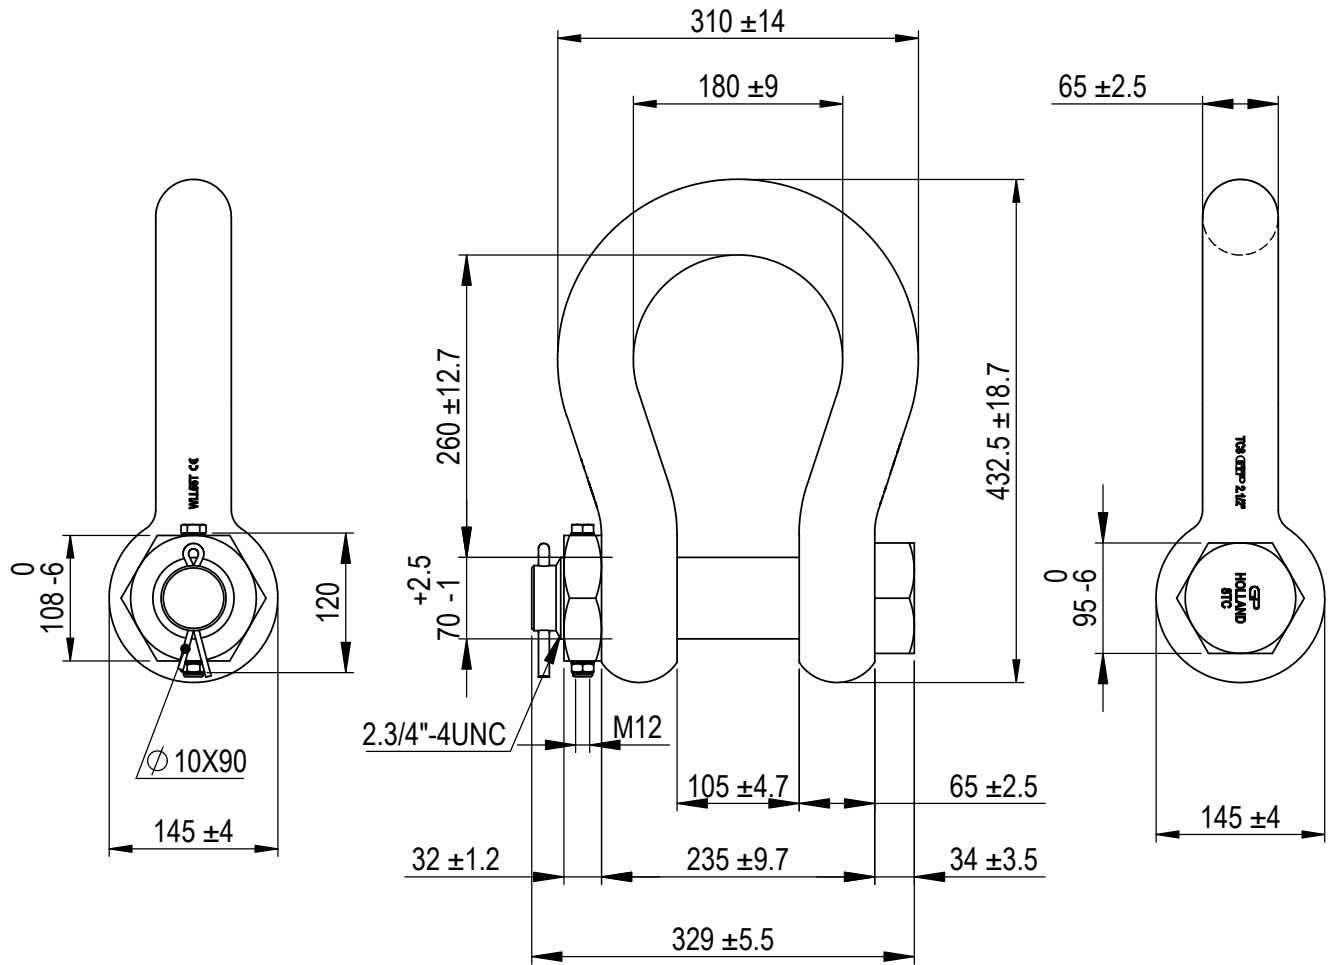

Green Pin Polar® Bow Shackle FN
 Group : G-5143
 Part : POGHMB65FN
 WLL : 55t

We reserve the right to make amendments on specifications in this drawing without prior notification.

Rev.	Description	Date	Drawn
A	Drawing updated	2022-1-1	DL
0	First Issue	31-07-09	H.T.

P.O. Box 57, 3360 AB Sliedrecht (The Netherlands)
 Industrieweg 6, 3361 HJ Sliedrecht
 Tel. +31(0)184-413300 www.greenpin.com

Format	A4		
Scale	1:6.5		
Drawing number		Rev.	
5997		O	

Title **Green Pin Polar® Bow Shackle FN**
 Grade 8 bow shackle with safety bolt and fixed nut for use under low temperatures