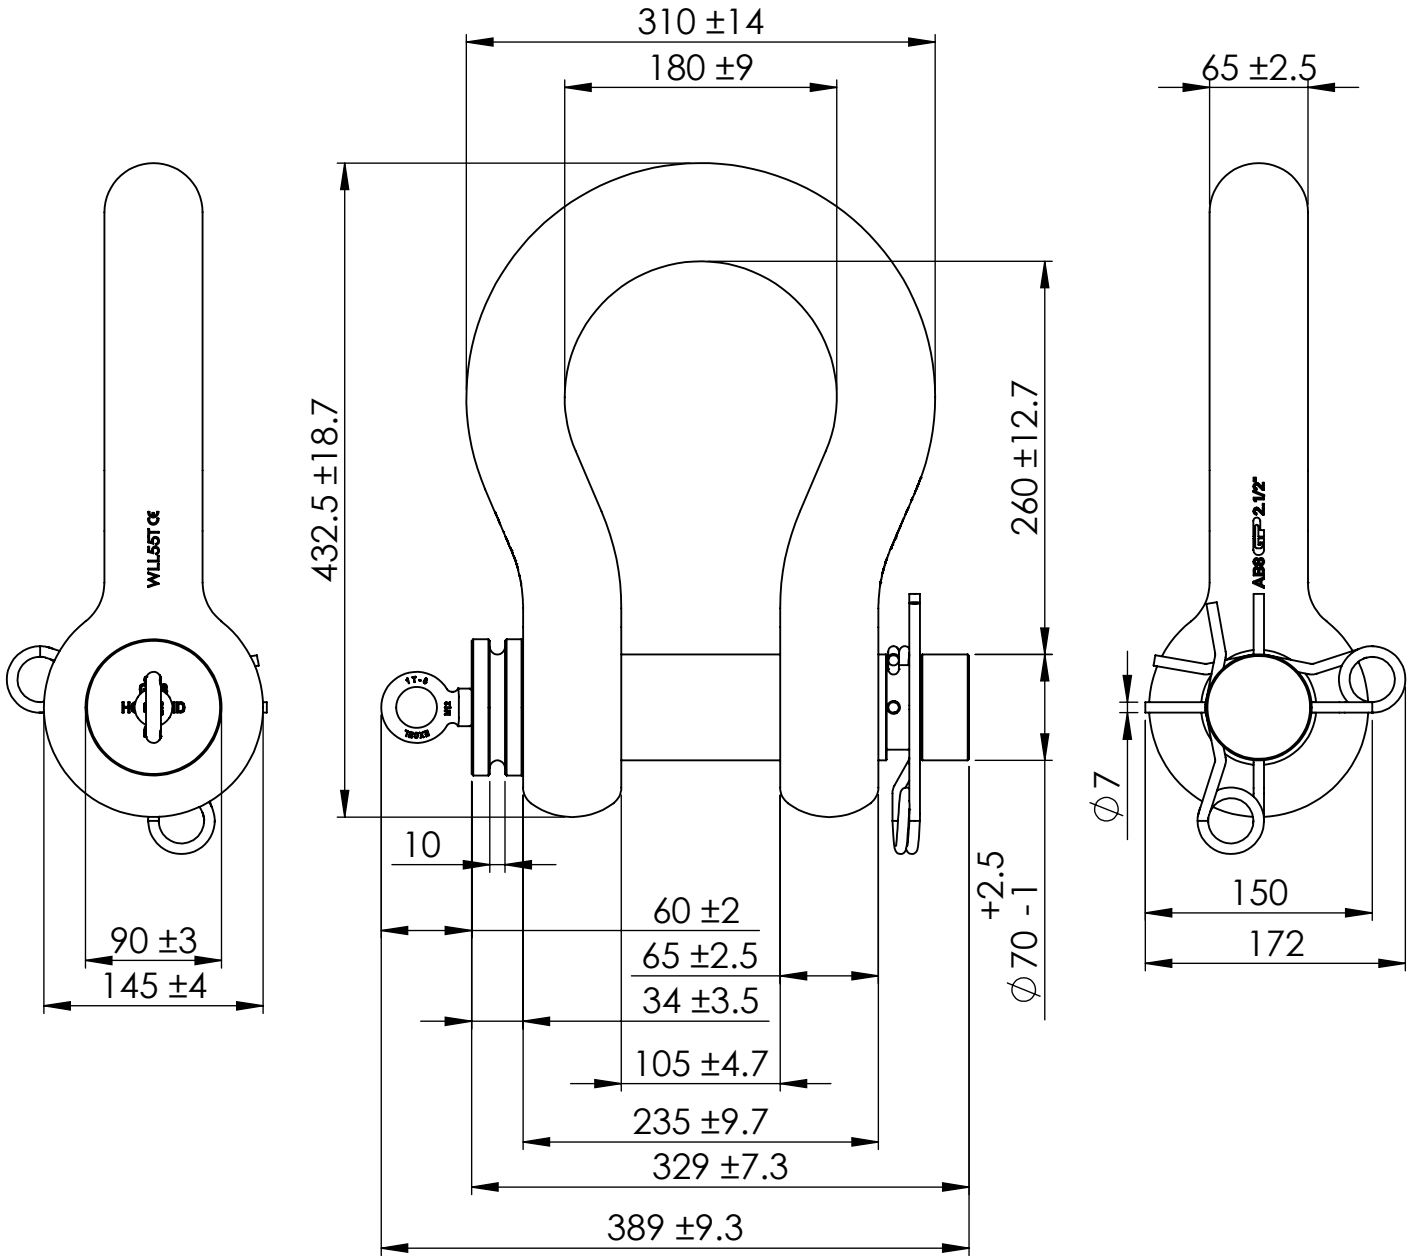

Green Pin[®] Spring Pin ROV Shackles
 Group : P-5363
 Part : POGHMB65ROVRL
 WLL : 55 t

We reserve the right to make amendments on specifications in this drawing without prior notification.

Rev.	Description	Date	Drawn
A	Total bolt length changed	6-8-2019	RB
0	First Issue	07-05-2013	AH

VAN BEEST 

P.O. Box 57, 3360 AB Sliedrecht
 (The Netherlands)
 Industrieweg 6, 3361 HJ Sliedrecht
 Tel. +31(0)184-413300 www.vanbeest.nl

Format	A4		
Scale	1:5		
Drawing number	6705	Rev.	A

Title **Green Pin[®] Spring Pin ROV Shackles**