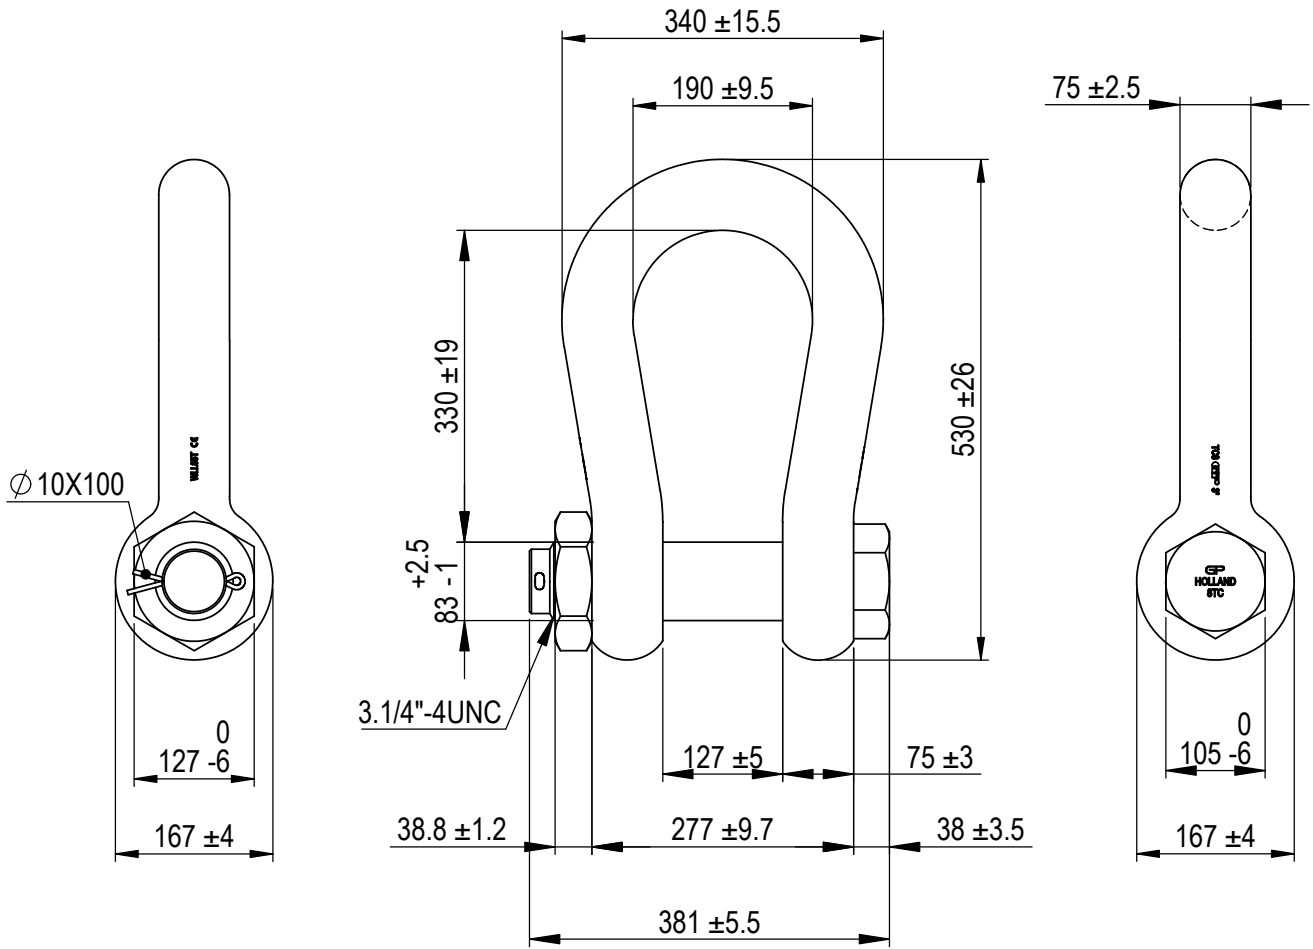

Green Pin Polar® Bow Shackle BN
 Group : G-5163
 Part : POGHMB75
 WLL : 85t

We reserve the right to make amendments on specifications in this drawing without prior notification.

Rev.	Description	Date	Drawn
A	Drawing updated	2022-1-1	DL
0	First Issue	31-07-09	H.T.

Green Pin®
 P.O. Box 57, 3360 AB Sliedrecht (The Netherlands)
 Industrieweg 6, 3361 HJ Sliedrecht
 Tel. +31(0)184-413300 www.greenpin.com

Format	A4	
Scale	1:8	
Drawing number		Rev.
5113		A

Title **Green Pin Polar® Bow Shackle BN**
 Grade 8 bow shackle with safety bolt for use under low temperatures