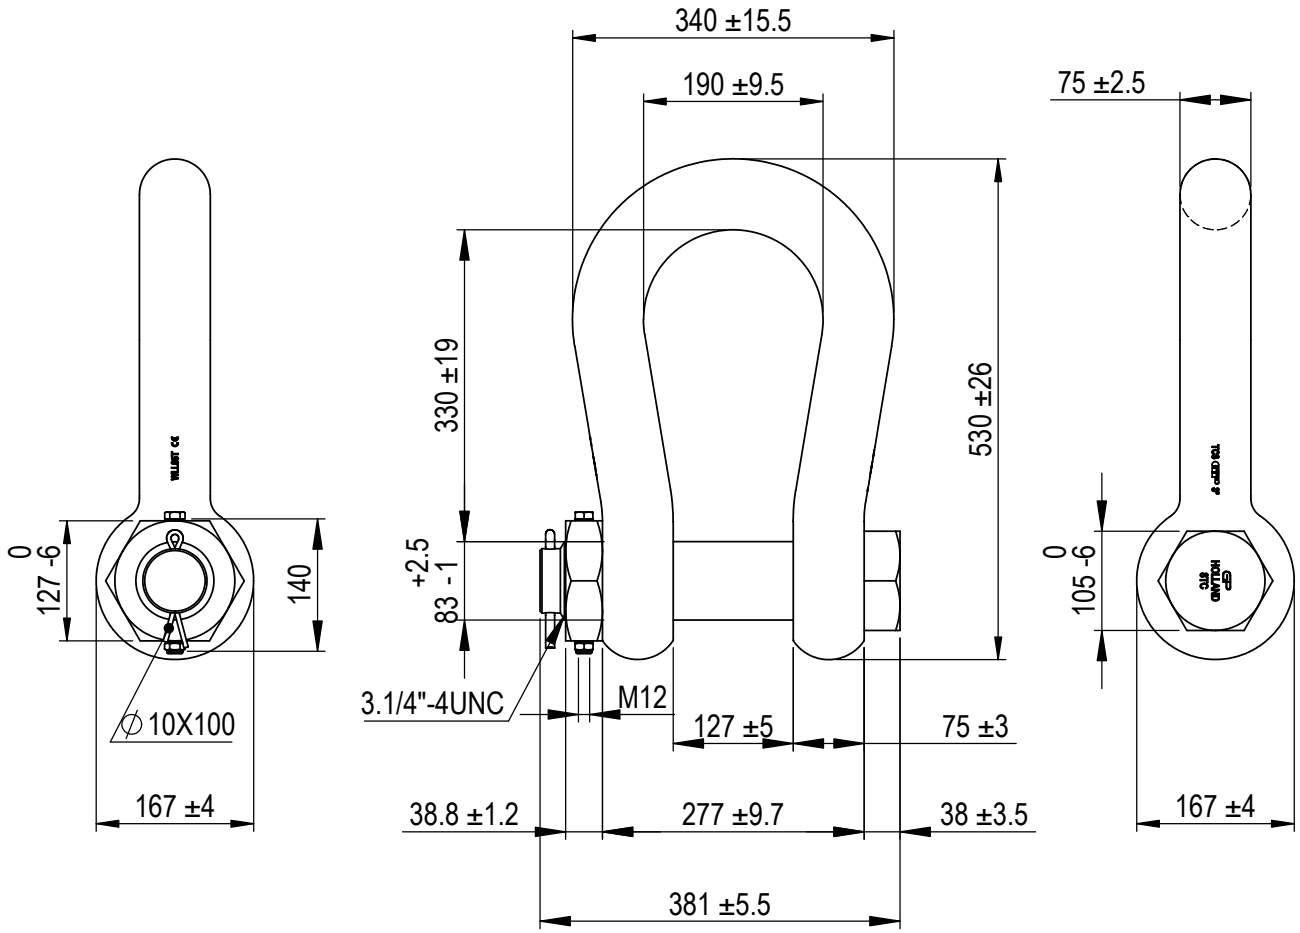

Green Pin Polar<sup>®</sup> Bow Shackle FN  
 Group : G-5143  
 Part : POGHMB75FN  
 WLL : 85t

We reserve the right to make amendments on specifications in this drawing without prior notification.

Rev.	Description	Date	Drawn
0	First Issue	2022-1-1	DL

**Green Pin<sup>®</sup>**  
 P.O. Box 57, 3360 AB Sliedrecht (The Netherlands)  
 Industrieweg 6, 3361 HJ Sliedrecht  
 Tel. +31(0)184-413300 www.greenpin.com

<b>Title</b> Green Pin Polar <sup>®</sup> Bow Shackle FN Grade 8 bow shackle with safety bolt and fixed nut for use under low temperatures		<b>Remark</b> G-5143 POGHMB75FN		<b>Format</b> A4 <b>Scale</b> 1:8	 
			<b>Drawing number</b> 5998	<b>Rev.</b> 0	