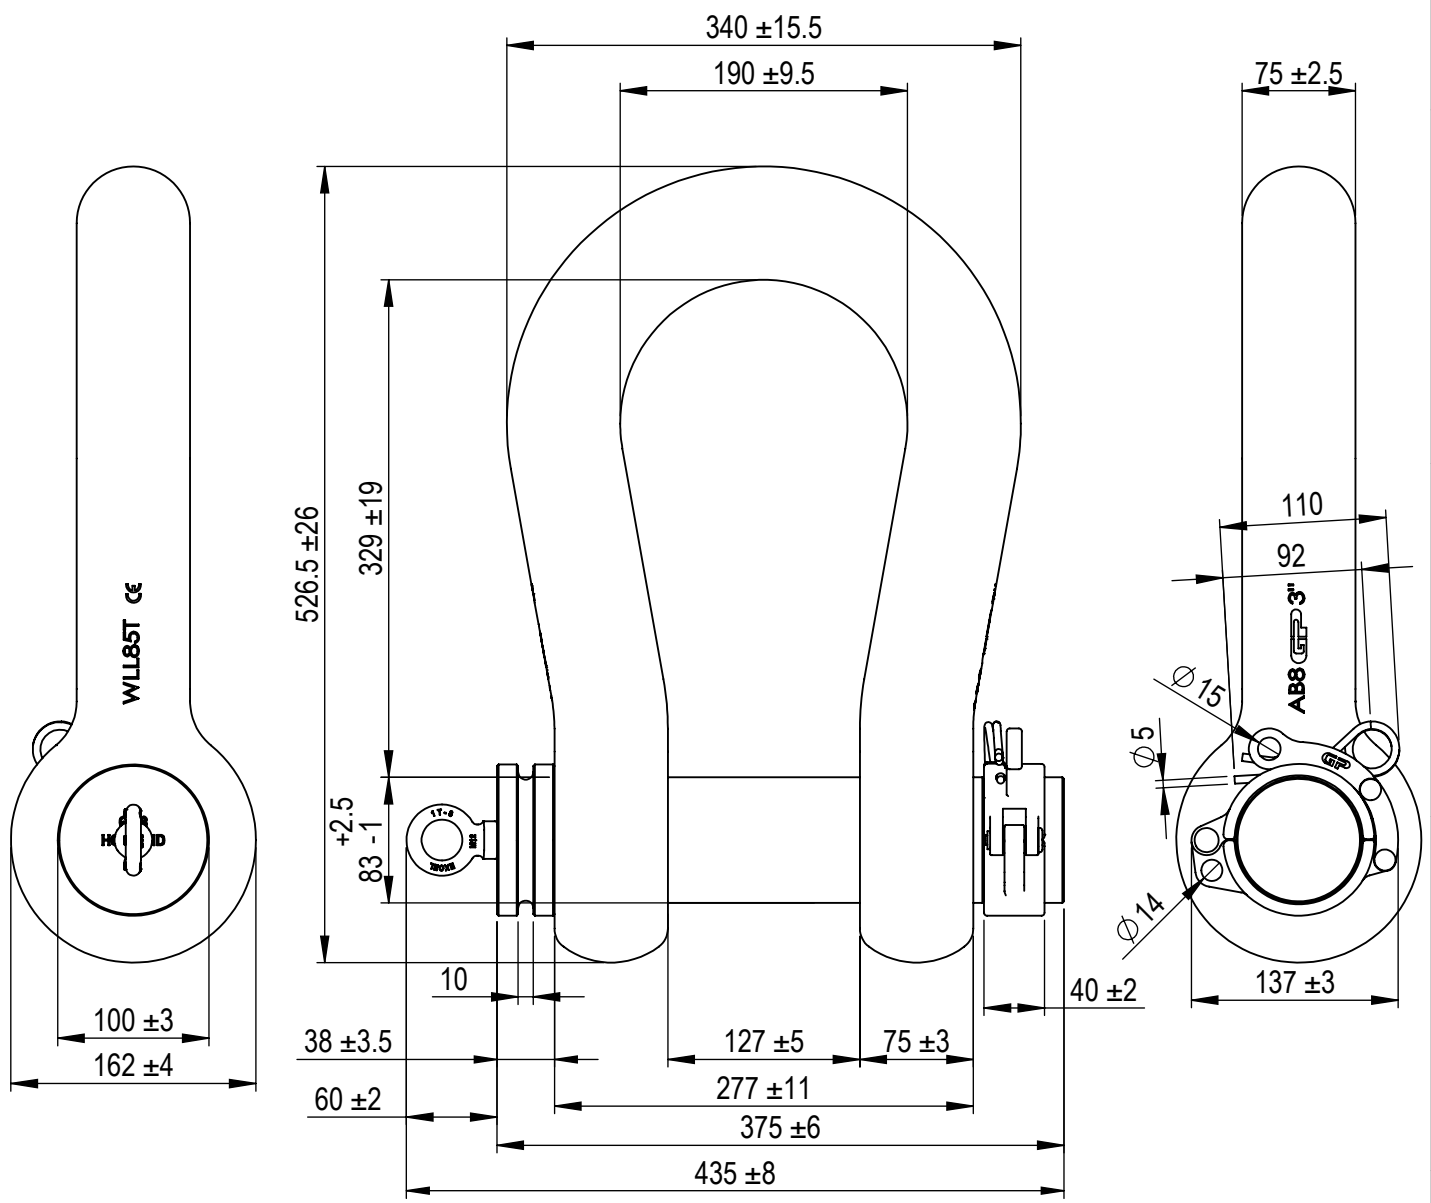

Green Pin® Locking Clamp ROV Shackles
Group : P-5365
Part : POGHMB75ROVRLLC
WLL : 85 t

A

A

B

B

C

C

D

D

E

E

F

F