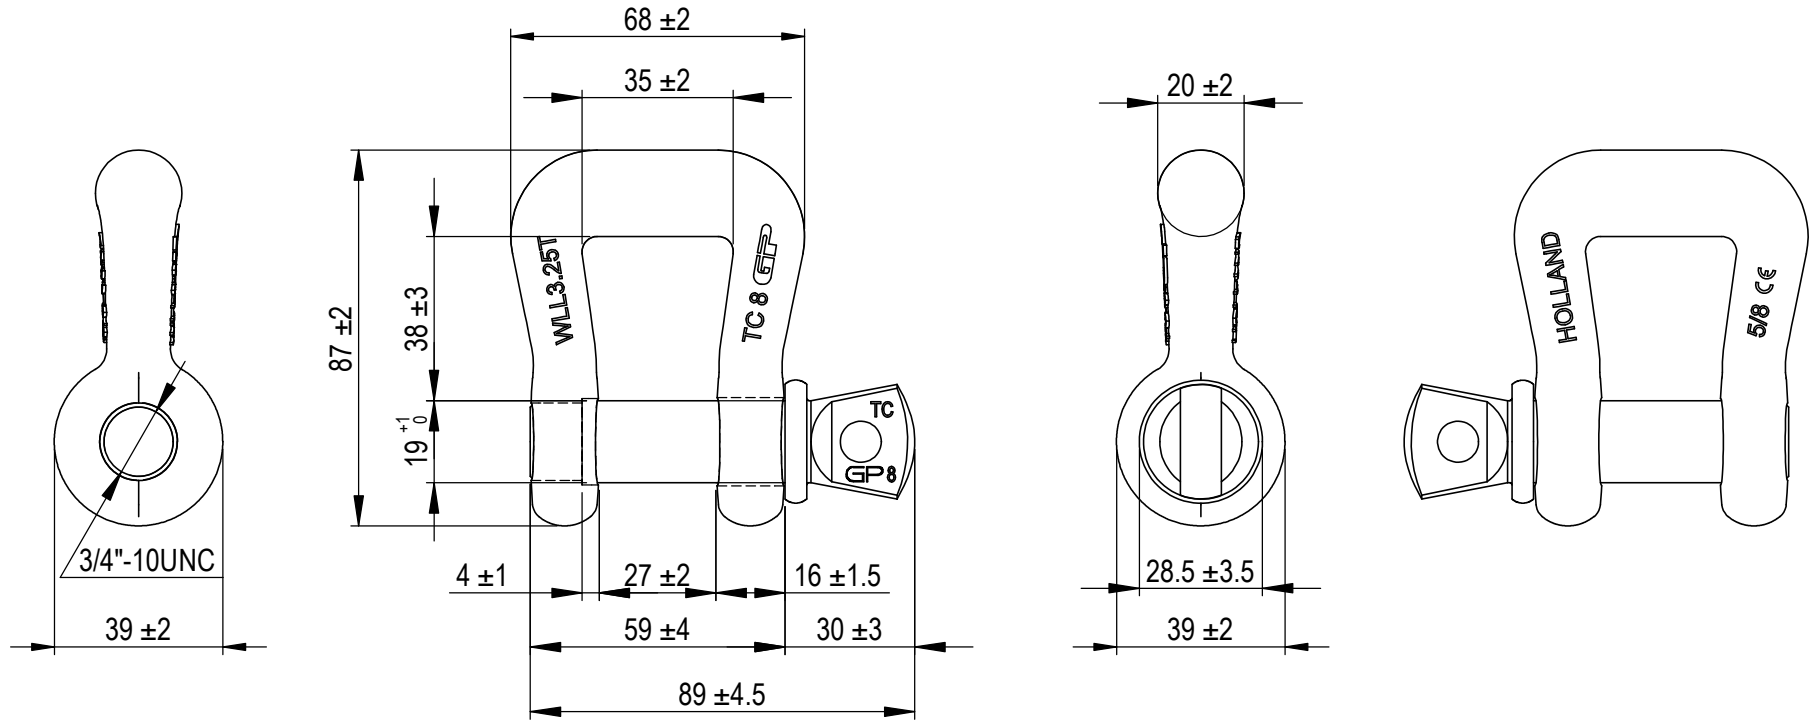

Green Pin® Webbing Shackles
 Group : P-5461
 Part : POPWBB16
 WLL : 3.25t

| | | | |
|--|-------------|------------------------------|-------|
| 0 | First Issue | 2018-5-1 | DL |
| Rev. | Description | Date | Drawn |
| Copyright by Van Beest B.V. moreover this document is the property of Van Beest B.V. This document or any part of it may neither be made known, copied or multiplied, nor used for any purpose other than that for which it is specifically furnished, without the prior written consent of Van Beest B.V. | | | |
| Title Green Pin® Webbing Shackles dee shackles with screw collar pin | | Remark P-5461 POPWBB16 | |

P.O. Box 57, 3360 AB Sliedrecht
 (The Netherlands)
 Industrieweg 6, 3361 HJ Sliedrecht
 Tel. +31(0)184-413300 www.vanbeest.nl

| | | |
|----------------|--------|------|
| Format | A4 | |
| Scale | 1:1.75 | |
| Drawing number | 5040 | Rev. |
| | | 0 |