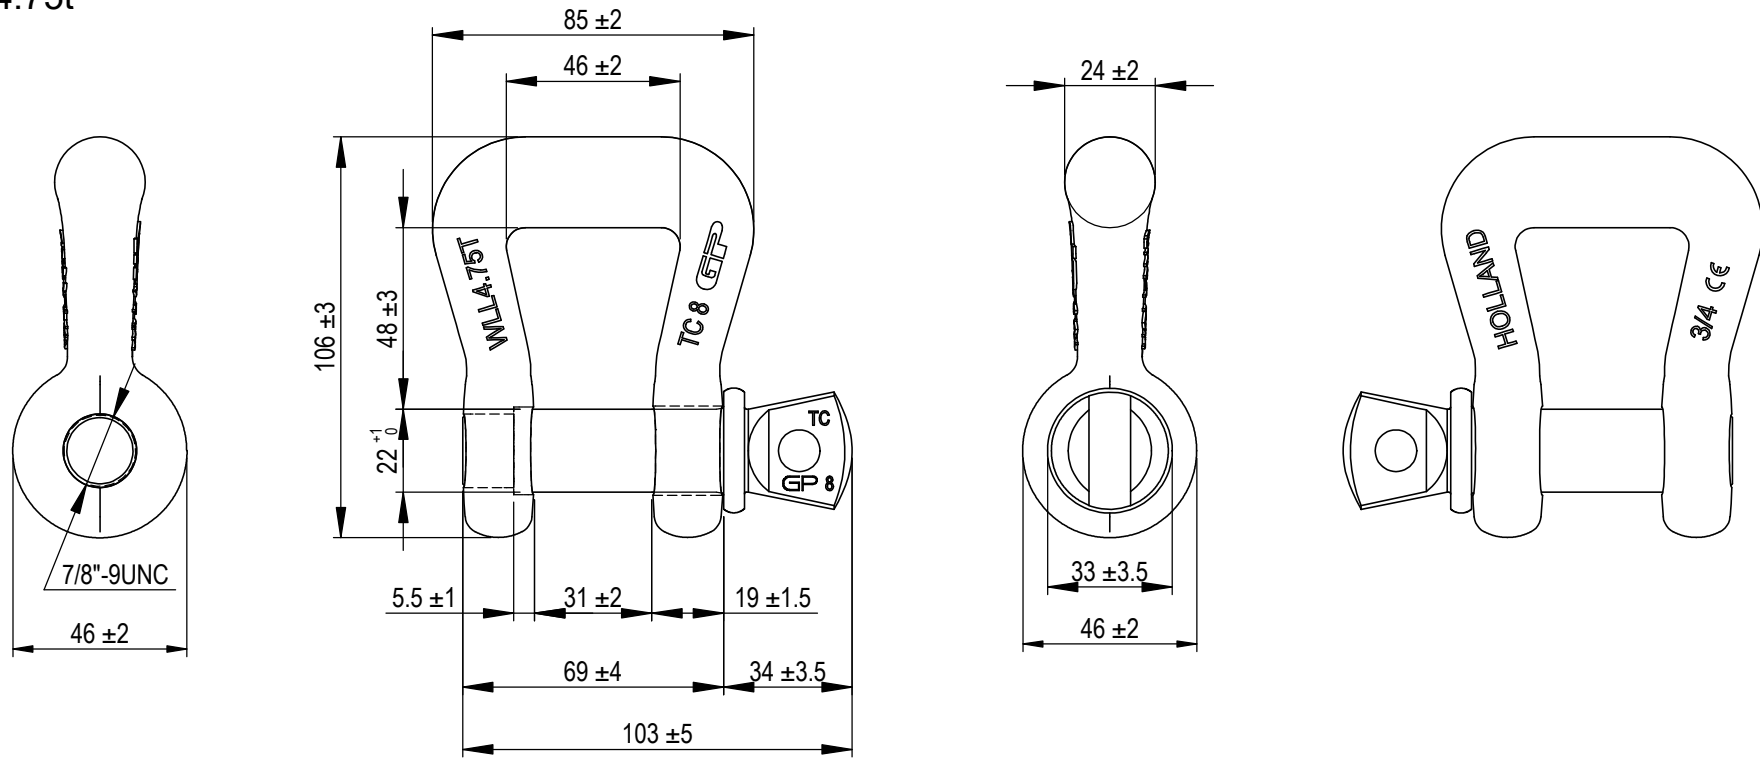

Green Pin® Webbing Shackles
 Group: P-5461
 Part : POPWBB19
 WLL : 4.75t

We reserve the right to make amendments on specifications in this drawing without prior notification.

0	First Issue	2018-5-1	DL
Rev.	Description	Date	Drawn
Copyright by Van Beest B.V. moreover this document is the property of Van Beest B.V. This document or any part of it may neither be made known, copied or multiplied, nor used for any purpose other than that for which it is specifically furnished, without the prior written consent of Van Beest B.V.			
Title Green Pin® Webbing Shackles		Remark	
dee shackles with screw collar pin		P-5461 POPWBB19	

VAN BEEST 

P.O. Box 57, 3360 AB Sliedrecht
 (The Netherlands)
 Industrieweg 6, 3361 HJ Sliedrecht
 Tel. +31(0)184-413300 www.vanbeest.nl

Format	A4	
Scale	1:2	
Drawing number	5041	Rev.
		0