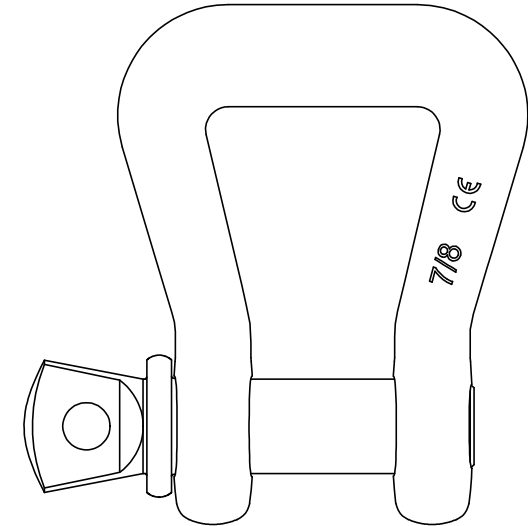

Green Pin® Webbing Shackles
 Group: P-5461
 Part : POPWBB22
 WLL : 6.5t

0	First Issue	2018-5-1	DL
Rev.	Description	Date	Drawn
Copyright by Van Beest B.V. moreover this document is the property of Van Beest B.V. This document or any part of it may neither be made known, copied or multiplied, nor used for any purpose other than that for which it is specifically furnished, without the prior written consent of Van Beest B.V.			
Title Green Pin® Webbing Shackles dee shackles with screw collar pin		Remark P-5461 POPWBB22	

P.O. Box 57, 3360 AB Sliedrecht
 (The Netherlands)
 Industrieweg 6, 3361 HJ Sliedrecht
 Tel. +31(0)184-413300 www.vanbeest.nl

Format	A4	 
Scale	1:2	
Drawing number		Rev.
5042		0

We reserve the right to make amendments on specifications in this drawing without prior notification.