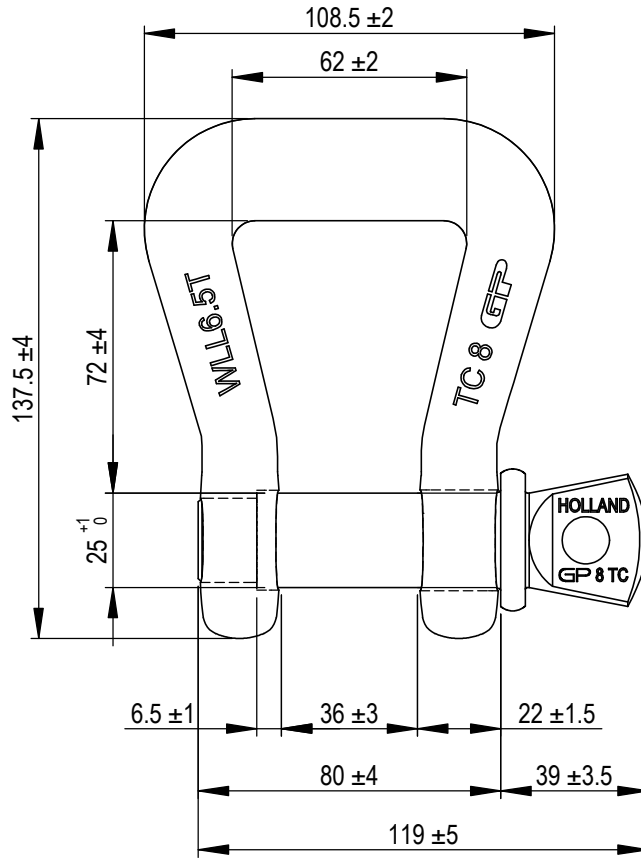

Green Pin® Webbing Shackles
 Group: P-5461
 Part : POPWBB22
 WLL : 6.5t

0	First Issue	2018-5-1	DL
Rev.	Description	Date	Drawn
Copyright by Van Beest B.V. moreover this document is the property of Van Beest B.V. This document or any part of it may neither be made known, copied or multiplied, nor used for any purpose other than that for which it is specifically furnished, without the prior written consent of Van Beest B.V.			
Title Green Pin® Webbing Shackles dee shackles with screw collar pin		Remark P-5461 POPWBB22	

P.O. Box 57, 3360 AB Sliedrecht
 (The Netherlands)
 Industrieweg 6, 3361 HJ Sliedrecht
 Tel. +31(0)184-413300 www.vanbeest.nl

Format	A4	 
Scale	1:2	
Drawing number		Rev.
5042		0

We reserve the right to make amendments on specifications in this drawing without prior notification.