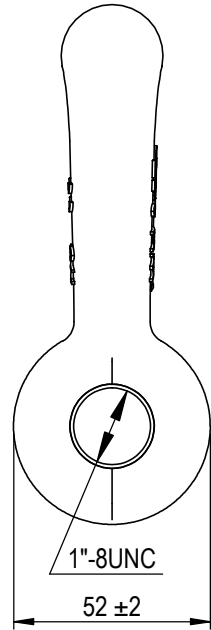

Green Pin® Webbing Shackles
 Group: P-5461
 Part : POPWBB22
 WLL : 6.5t

0	First Issue	2018-5-1	DL
Rev.	Description	Date	Drawn
Copyright by Van Beest B.V. moreover this document is the property of Van Beest B.V. This document or any part of it may neither be made known, copied or multiplied, nor used for any purpose other than that for which it is specifically furnished, without the prior written consent of Van Beest B.V.			
Title Green Pin® Webbing Shackles dee shackles with screw collar pin		Remark P-5461 POPWBB22	

P.O. Box 57, 3360 AB Sliedrecht
 (The Netherlands)
 Industrieweg 6, 3361 HJ Sliedrecht
 Tel. +31(0)184-413300 www.vanbeest.nl

Format	A4	 
Scale	1:2	
Drawing number		Rev.
5042		0

We reserve the right to make amendments on specifications in this drawing without prior notification.