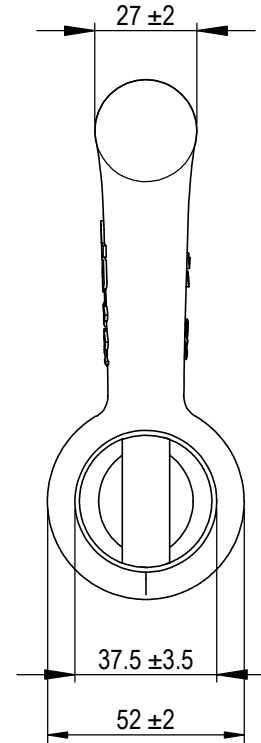

Green Pin® Webbing Shackles
 Group: P-5461
 Part : POPWBB22
 WLL : 6.5t

0	First Issue	2018-5-1	DL
Rev.	Description	Date	Drawn
Copyright by Van Beest B.V. moreover this document is the property of Van Beest B.V. This document or any part of it may neither be made known, copied or multiplied, nor used for any purpose other than that for which it is specifically furnished, without the prior written consent of Van Beest B.V.			
Title Green Pin® Webbing Shackles dee shackles with screw collar pin		Remark P-5461 POPWBB22	

P.O. Box 57, 3360 AB Sliedrecht
 (The Netherlands)
 Industrieweg 6, 3361 HJ Sliedrecht
 Tel. +31(0)184-413300 www.vanbeest.nl

Format	A4	 
Scale	1:2	
Drawing number		Rev.
5042		0

We reserve the right to make amendments on specifications in this drawing without prior notification.