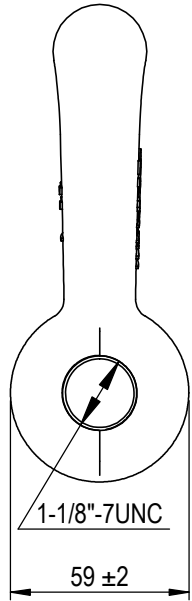

Green Pin® Webbing Shackles
 Group: P-5461
 Part : POPWBB25
 WLL : 8.5t

| | | | |
|--|-------------|------------------------------|-------|
| 0 | First Issue | 2018-5-1 | DL |
| Rev. | Description | Date | Drawn |
| Copyright by Van Beest B.V. moreover this document is the property of Van Beest B.V. This document or any part of it may neither be made known, copied or multiplied, nor used for any purpose other than that for which it is specifically furnished, without the prior written consent of Van Beest B.V. | | | |
| Title Green Pin® Webbing Shackles dee shackles with screw collar pin | | Remark P-5461 POPWBB25 | |

VAN BEEST 

P.O. Box 57, 3360 AB Sliedrecht
 (The Netherlands)
 Industrieweg 6, 3361 HJ Sliedrecht
 Tel. +31(0)184-413300 www.vanbeest.nl

| | | | |
|----------------|-------|---|---|
| Format | A4 |  |  |
| Scale | 1:2.5 | | |
| Drawing number | 5043 | Rev. | 0 |