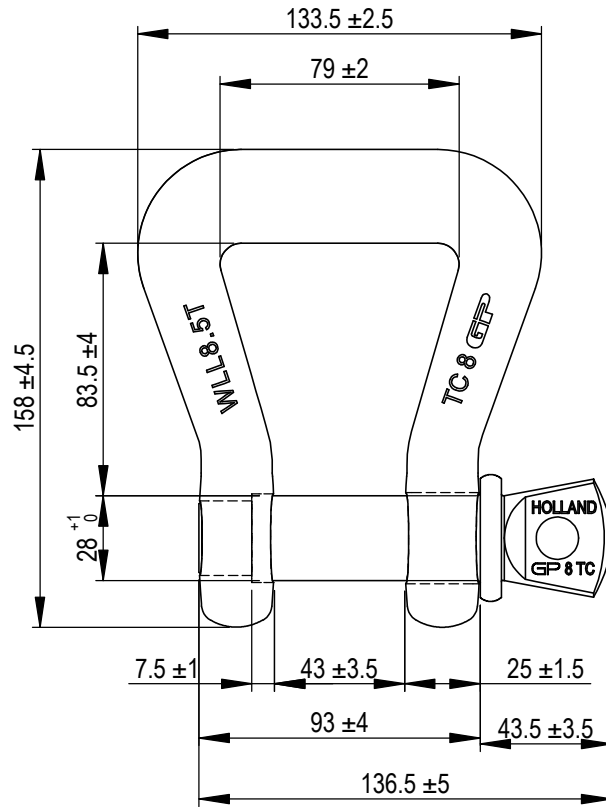

Green Pin® Webbing Shackles
 Group: P-5461
 Part : POPWBB25
 WLL : 8.5t

| | | | |
|--|-------------|------------------------------|-------|
| 0 | First Issue | 2018-5-1 | DL |
| Rev. | Description | Date | Drawn |
| Copyright by Van Beest B.V. moreover this document is the property of Van Beest B.V. This document or any part of it may neither be made known, copied or multiplied, nor used for any purpose other than that for which it is specifically furnished, without the prior written consent of Van Beest B.V. | | | |
| Title Green Pin® Webbing Shackles dee shackles with screw collar pin | | Remark P-5461 POPWBB25 | |

VAN BEEST 

P.O. Box 57, 3360 AB Sliedrecht
 (The Netherlands)
 Industrieweg 6, 3361 HJ Sliedrecht
 Tel. +31(0)184-413300 www.vanbeest.nl

| | | | |
|----------------|-------|---|---|
| Format | A4 |  |  |
| Scale | 1:2.5 | | |
| Drawing number | 5043 | Rev. | 0 |