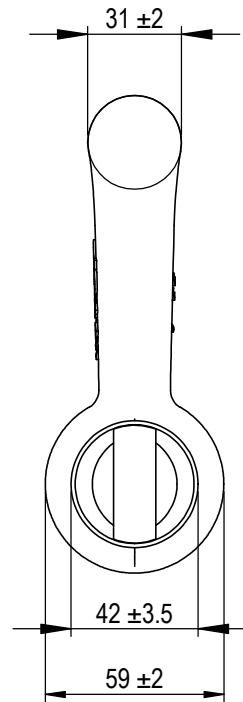

Green Pin® Webbing Shackles
 Group: P-5461
 Part : POPWBB25
 WLL : 8.5t

| | | | |
|--|-------------|------------------------------|-------|
| 0 | First Issue | 2018-5-1 | DL |
| Rev. | Description | Date | Drawn |
| Copyright by Van Beest B.V. moreover this document is the property of Van Beest B.V. This document or any part of it may neither be made known, copied or multiplied, nor used for any purpose other than that for which it is specifically furnished, without the prior written consent of Van Beest B.V. | | | |
| Title Green Pin® Webbing Shackles dee shackles with screw collar pin | | Remark P-5461 POPWBB25 | |

VAN BEEST 

P.O. Box 57, 3360 AB Sliedrecht
 (The Netherlands)
 Industrieweg 6, 3361 HJ Sliedrecht
 Tel. +31(0)184-413300 www.vanbeest.nl

| | | | |
|----------------|-------|---|---|
| Format | A4 |  |  |
| Scale | 1:2.5 | | |
| Drawing number | 5043 | Rev. | 0 |