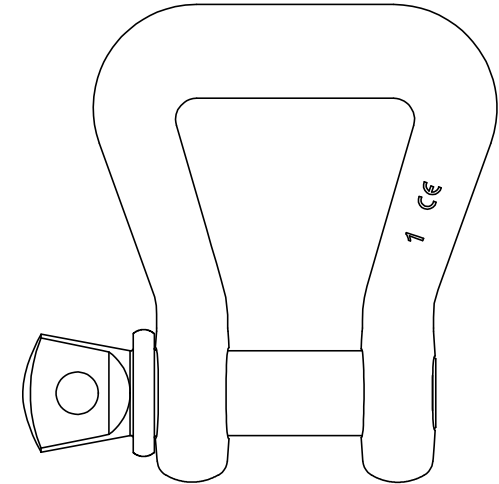

Green Pin® Webbing Shackles
 Group: P-5461
 Part : POPWBB25
 WLL : 8.5t

| | | | |
|--|-------------|------------------------------|-------|
| 0 | First Issue | 2018-5-1 | DL |
| Rev. | Description | Date | Drawn |
| Copyright by Van Beest B.V. moreover this document is the property of Van Beest B.V. This document or any part of it may neither be made known, copied or multiplied, nor used for any purpose other than that for which it is specifically furnished, without the prior written consent of Van Beest B.V. | | | |
| Title Green Pin® Webbing Shackles dee shackles with screw collar pin | | Remark P-5461 POPWBB25 | |

VAN BEEST 

P.O. Box 57, 3360 AB Sliedrecht
 (The Netherlands)
 Industrieweg 6, 3361 HJ Sliedrecht
 Tel. +31(0)184-413300 www.vanbeest.nl

| | | | |
|----------------|-------|---|---|
| Format | A4 |  |  |
| Scale | 1:2.5 | | |
| Drawing number | 5043 | Rev. | 0 |