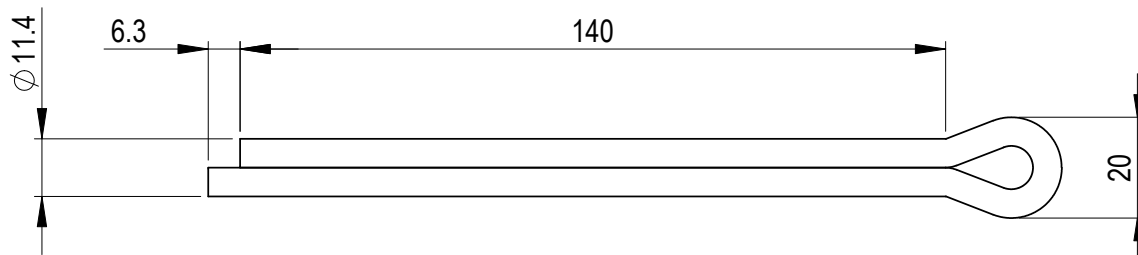

Cotter Pin  
 Group : R-7856  
 Part : RVSPLITP12140

We reserve the right to make amendments on specifications in this drawing without prior notification.

Rev.	Description	Date	Drawn
0	First Issue	2023/4/1	DL

P.O. Box 57, 3360 AB Sliedrecht (The Netherlands)  
 Industrieweg 6, 3361 HJ Sliedrecht  
 Tel. +31(0)184-413300 www.greenpin.com

Format	A4		
Scale	2:3		
Drawing number		8990	Rev.
Title		Cotter Pin	0

Title		Remark	
Stainless steel cotter pin		R-7856 RVSPLITP12140	