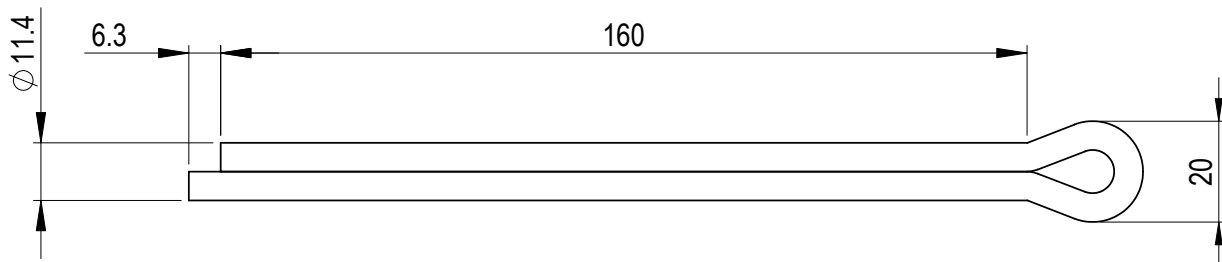

Cotter Pin
 Group : R-7856
 Part : RVSPLITP12160

We reserve the right to make amendments on specifications in this drawing without prior notification.

Rev.	Description	Date	Drawn
0	First Issue	2023/4/1	DL

P.O. Box 57, 3360 AB Sliedrecht (The Netherlands)
 Industrieweg 6, 3361 HJ Sliedrecht
 Tel. +31(0)184-413300 www.greenpin.com

Format	A4		
Scale	2:3		
Drawing number		8991	Rev.
			0

Title	Cotter Pin	Remark	
	Stainless steel cotter pin	R-7856	
		RVSPLITP12160	