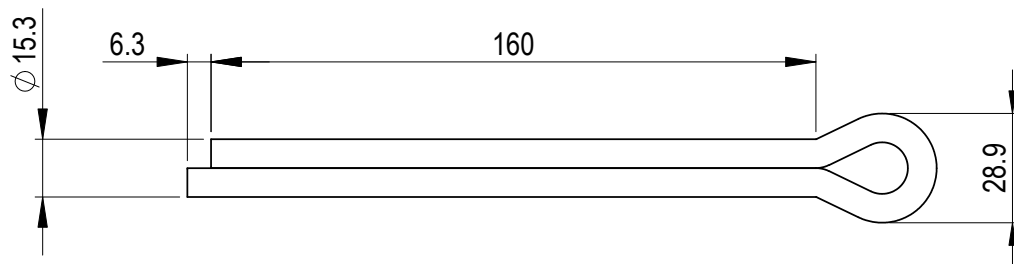

Cotter Pin
 Group : R-7856
 Part : RVSPLITP16160

We reserve the right to make amendments on specifications in this drawing without prior notification.

Rev.	Description	Date	Drawn
0	First Issue	2023/4/1	DL

P.O. Box 57, 3360 AB Sliedrecht (The Netherlands)
 Industrieweg 6, 3361 HJ Sliedrecht
 Tel. +31(0)184-413300 www.greenpin.com

Format	A4	
Scale	1:2	

Title Cotter Pin Stainless steel cotter pin		Remark R-7856 RVSPLITP16160	Drawing number 8994	Rev. 0
---	--	--	-------------------------------	------------------