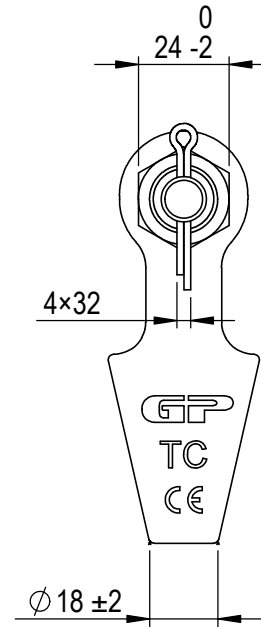

Green Pin® Open Spelter Socket BN  
 Group : G-6422  
 Part : SKGOS007SB  
 MBL : 8t

SECTION A-A

Rev.	Description	Date	Drawn
A	New layout markings	2020-11-1	D.L.
0	First Issue	2014-4-1	T.J.

Copyright by Van Beest B.V. moreover this document is the property of Van Beest B.V. This document or any part of it may neither be made known, copied or multiplied, nor used for any purpose other than that for which it is specifically furnished, without the prior written consent of Van Beest B.V.

Title **Green Pin® Open Spelter Socket BN**  
**Open spelter socket with safety bolt**

Remark  
 G-6422  
 SKGOS007SB

P.O. Box 57, 3360 AB Sliedrecht (The Netherlands)  
 Industrieweg 6, 3361 HJ Sliedrecht  
 Tel. +31(0)184-413300 www.greenpin.com

Format **A4**  
 Scale **1:2**

Drawing number **6600** Rev. **A**

We reserve the right to make amendments on specifications in this drawing without prior notification.