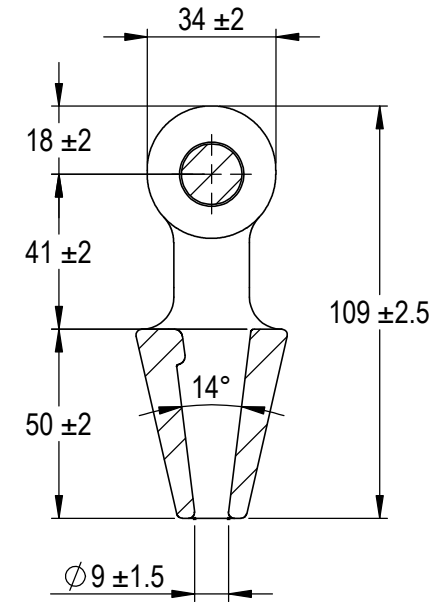

Green Pin® Open Spelter Socket BN  
 Group : G-6422  
 Part : SKGOS007SB  
 MBL : 8t

SECTION A-A

Rev.	Description	Date	Drawn
A	New layout markings	2020-11-1	D.L.
0	First Issue	2014-4-1	T.J.

Copyright by Van Beest B.V. moreover this document is the property of Van Beest B.V. This document or any part of it may neither be made known, copied or multiplied, nor used for any purpose other than that for which it is specifically furnished, without the prior written consent of Van Beest B.V.

Title **Green Pin® Open Spelter Socket BN**  
**Open spelter socket with safety bolt**

Remark  
 G-6422  
 SKGOS007SB

P.O. Box 57, 3360 AB Sliedrecht (The Netherlands)  
 Industrieweg 6, 3361 HJ Sliedrecht  
 Tel. +31(0)184-413300 www.greenpin.com

Format **A4**  
 Scale **1:2**

Drawing number **6600** Rev. **A**

We reserve the right to make amendments on specifications in this drawing without prior notification.