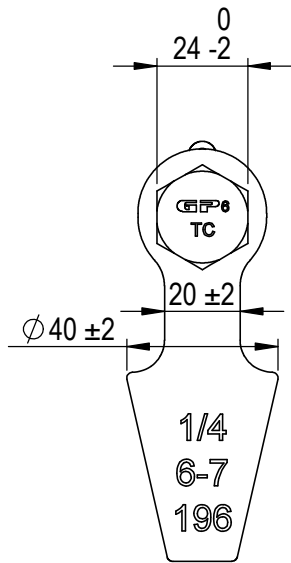

Green Pin® Open Spelter Socket BN  
 Group : G-6422  
 Part : SKGOS007SB  
 MBL : 8t

SECTION A-A

Rev.	Description	Date	Drawn
A	New layout markings	2020-11-1	D.L.
0	First Issue	2014-4-1	T.J.

Copyright by Van Beest B.V. moreover this document is the property of Van Beest B.V. This document or any part of it may neither be made known, copied or multiplied, nor used for any purpose other than that for which it is specifically furnished, without the prior written consent of Van Beest B.V.

Title **Green Pin® Open Spelter Socket BN**  
**Open spelter socket with safety bolt**

Remark  
 G-6422  
 SKGOS007SB

P.O. Box 57, 3360 AB Sliedrecht (The Netherlands)  
 Industrieweg 6, 3361 HJ Sliedrecht  
 Tel. +31(0)184-413300 www.greenpin.com

Format **A4**  
 Scale **1:2**

Drawing number **6600** Rev. **A**

We reserve the right to make amendments on specifications in this drawing without prior notification.