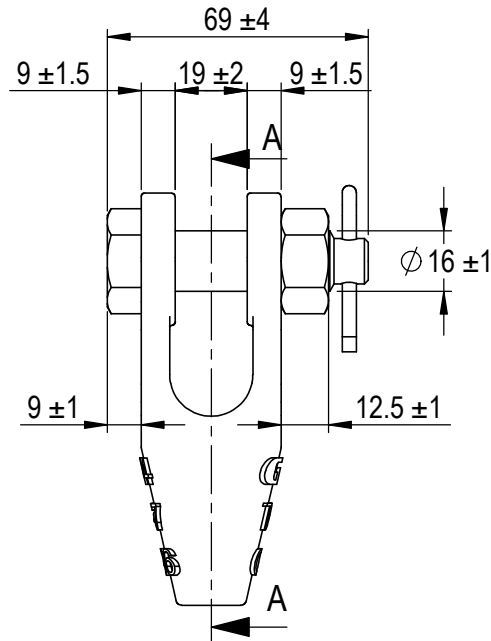

Green Pin® Open Spelter Socket BN  
 Group : G-6422  
 Part : SKGOS007SB  
 MBL : 8t

SECTION A-A

Rev.	Description	Date	Drawn
A	New layout markings	2020-11-1	D.L.
0	First Issue	2014-4-1	T.J.

Copyright by Van Beest B.V. moreover this document is the property of Van Beest B.V. This document or any part of it may neither be made known, copied or multiplied, nor used for any purpose other than that for which it is specifically furnished, without the prior written consent of Van Beest B.V.

Title **Green Pin® Open Spelter Socket BN**  
**Open spelter socket with safety bolt**

Remark  
 G-6422  
 SKGOS007SB

P.O. Box 57, 3360 AB Sliedrecht (The Netherlands)  
 Industrieweg 6, 3361 HJ Sliedrecht  
 Tel. +31(0)184-413300 www.greenpin.com

Format **A4**  
 Scale **1:2**

Drawing number **6600** Rev. **A**

We reserve the right to make amendments on specifications in this drawing without prior notification.