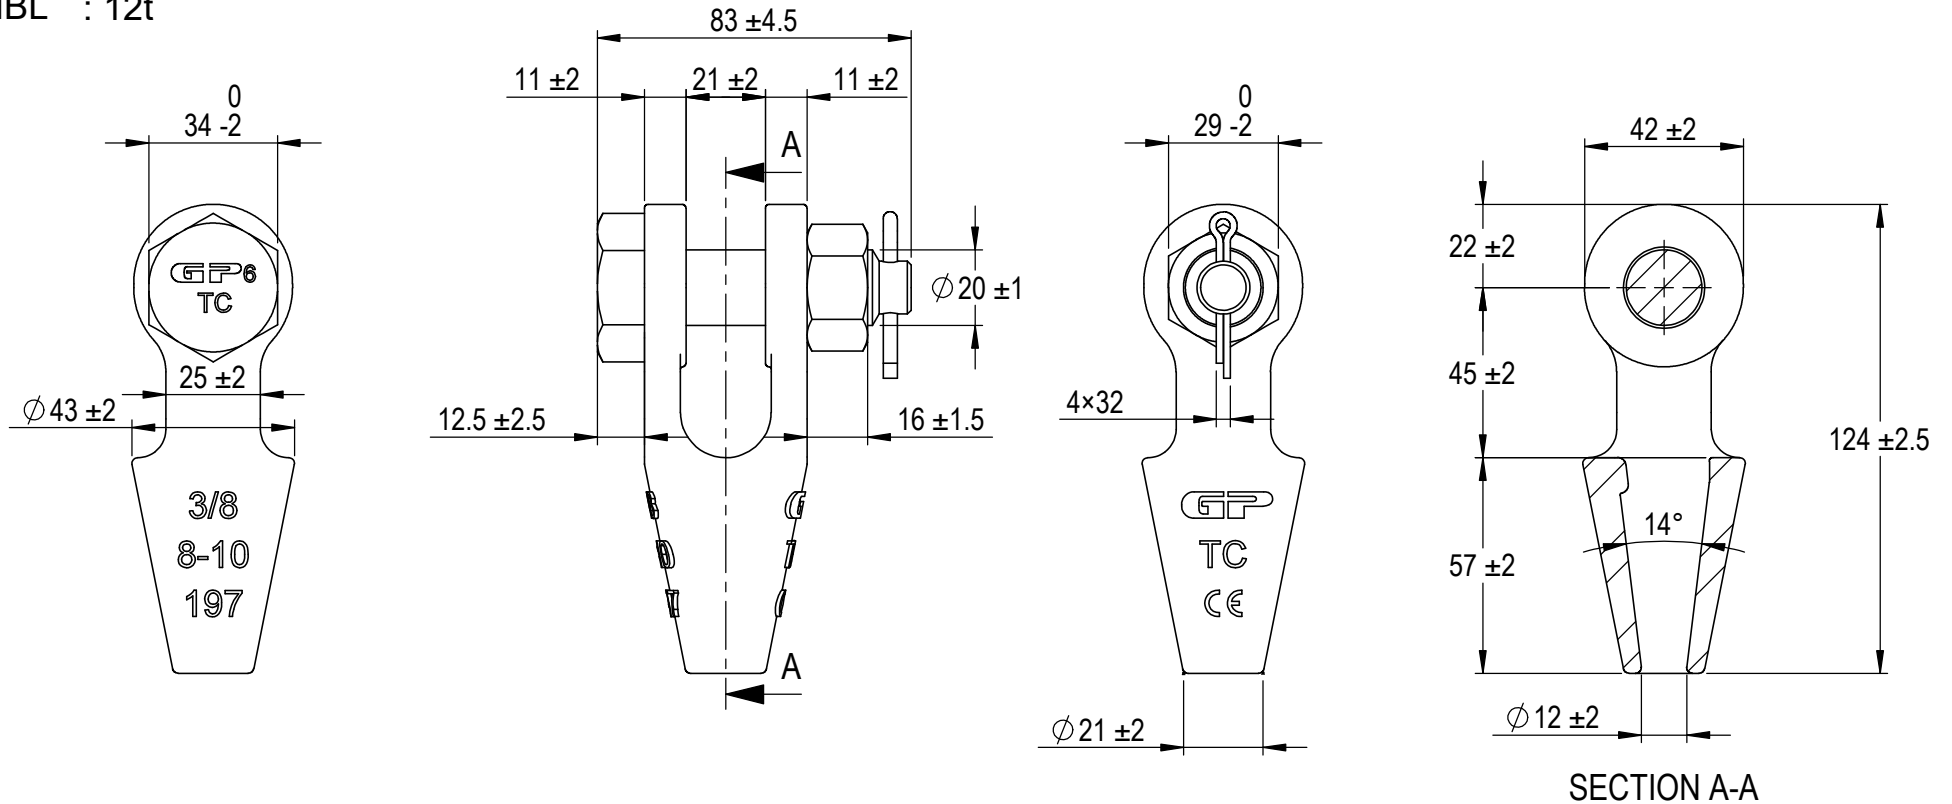

Green Pin® Open Spelter Socket BN
 Group : G-6422
 Part : SKGOS010SB
 MBL : 12t

SECTION A-A

Rev.	Description	Date	Drawn
A	New layout markings	2020-11-1	D.L.
0	First Issue	2014-4-1	T.J.

Copyright by Van Beest B.V. moreover this document is the property of Van Beest B.V. This document or any part of it may neither be made known, copied or multiplied, nor used for any purpose other than that for which it is specifically furnished, without the prior written consent of Van Beest B.V.

Title **Green Pin® Open Spelter Socket BN**
Open spelter socket with safety bolt

Remark
 G-6422
 SKGOS010SB

P.O. Box 57, 3360 AB Sliedrecht (The Netherlands)
 Industrieweg 6, 3361 HJ Sliedrecht
 Tel. +31(0)184-413300 www.greenpin.com

Format	A4	
Scale	1:2	
Drawing number	6601	Rev. A

We reserve the right to make amendments on specifications in this drawing without prior notification.