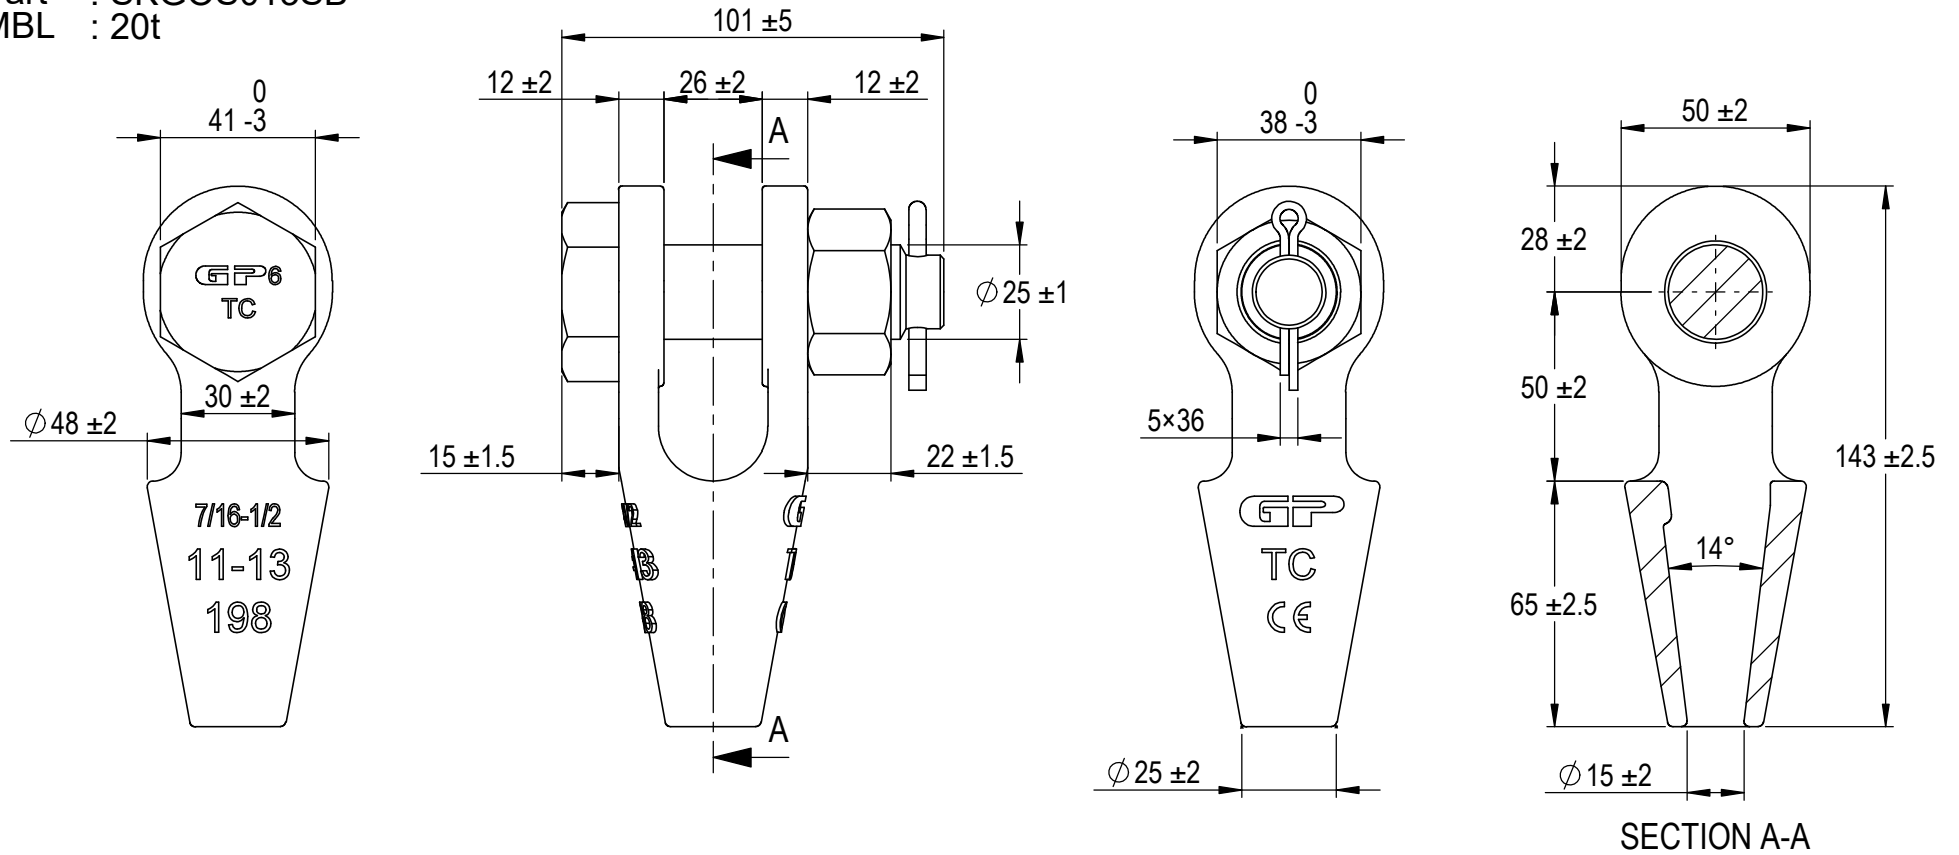

Green Pin® Open Spelter Socket BN  
 Group : G-6422  
 Part : SKGOS013SB  
 MBL : 20t

SECTION A-A

Rev.	Description	Date	Drawn
A	New layout markings	2020-11-1	D.L.
0	First Issue	2014-4-1	T.J.

Copyright by Van Beest B.V. moreover this document is the property of Van Beest B.V. This document or any part of it may neither be made known, copied or multiplied, nor used for any purpose other than that for which it is specifically furnished, without the prior written consent of Van Beest B.V.

Title **Green Pin® Open Spelter Socket BN**  
**Open spelter socket with safety bolt**

Remark  
 G-6422  
 SKGOS013SB

P.O. Box 57, 3360 AB Sliedrecht (The Netherlands)  
 Industrieweg 6, 3361 HJ Sliedrecht  
 Tel. +31(0)184-413300 www.greenpin.com

Format	A4	
Scale	1:2	
Drawing number	6602	Rev. A

We reserve the right to make amendments on specifications in this drawing without prior notification.