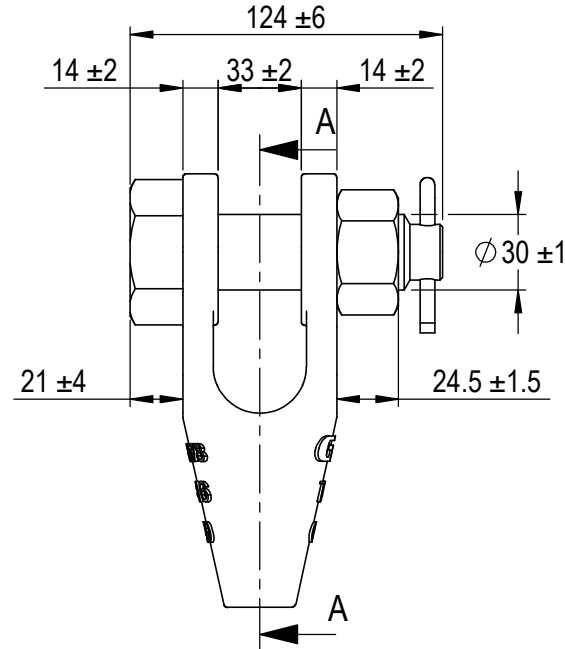

Green Pin® Open Spelter Socket BN  
 Group : G-6422  
 Part : SKGOS016SB  
 MBL : 25t

SECTION A-A

Rev.	Description	Date	Drawn
A	New layout markings	2020-11-1	D.L.
0	First Issue	2014-4-1	T.J.

Copyright by Van Beest B.V. moreover this document is the property of Van Beest B.V. This document or any part of it may neither be made known, copied or multiplied, nor used for any purpose other than that for which it is specifically furnished, without the prior written consent of Van Beest B.V.

Title **Green Pin® Open Spelter Socket BN**  
**Open spelter socket with safety bolt**

Remark  
 G-6422  
 SKGOS016SB

**Green Pin®**

P.O. Box 57, 3360 AB Sliedrecht (The Netherlands)  
 Industrieweg 6, 3361 HJ Sliedrecht  
 Tel. +31(0)184-413300 www.greenpin.com

Format **A4**  
 Scale **1:3**

Drawing number **6603**  
 Rev. **A**

We reserve the right to make amendments on specifications in this drawing without prior notification.