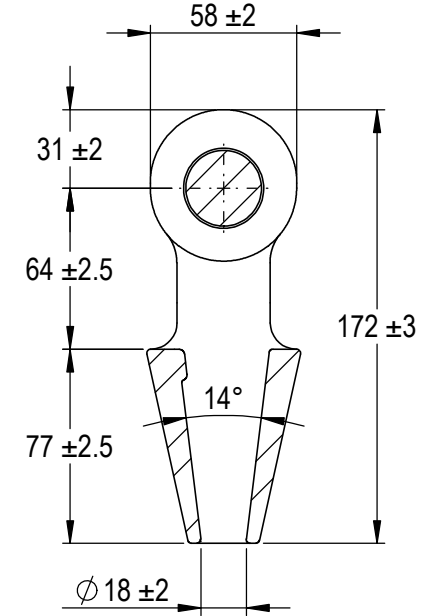

Green Pin® Open Spelter Socket BN  
 Group : G-6422  
 Part : SKGOS016SB  
 MBL : 25t

SECTION A-A

Rev.	Description	Date	Drawn
A	New layout markings	2020-11-1	D.L.
0	First Issue	2014-4-1	T.J.

Copyright by Van Beest B.V. moreover this document is the property of Van Beest B.V. This document or any part of it may neither be made known, copied or multiplied, nor used for any purpose other than that for which it is specifically furnished, without the prior written consent of Van Beest B.V.

Title **Green Pin® Open Spelter Socket BN**  
**Open spelter socket with safety bolt**

Remark  
 G-6422  
 SKGOS016SB

**Green Pin®**

P.O. Box 57, 3360 AB Sliedrecht (The Netherlands)  
 Industrieweg 6, 3361 HJ Sliedrecht  
 Tel. +31(0)184-413300 www.greenpin.com

Format **A4**  
 Scale **1:3**

Drawing number **6603**  
 Rev. **A**

We reserve the right to make amendments on specifications in this drawing without prior notification.