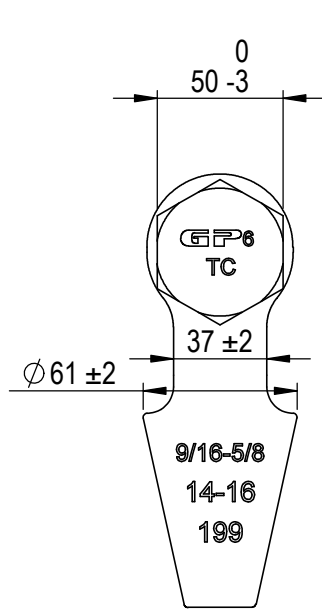

Green Pin® Open Spelter Socket BN  
 Group : G-6422  
 Part : SKGOS016SB  
 MBL : 25t

SECTION A-A

Rev.	Description	Date	Drawn
A	New layout markings	2020-11-1	D.L.
0	First Issue	2014-4-1	T.J.

Copyright by Van Beest B.V. moreover this document is the property of Van Beest B.V. This document or any part of it may neither be made known, copied or multiplied, nor used for any purpose other than that for which it is specifically furnished, without the prior written consent of Van Beest B.V.

Title **Green Pin® Open Spelter Socket BN**  
**Open spelter socket with safety bolt**

Remark  
 G-6422  
 SKGOS016SB

**Green Pin®**

P.O. Box 57, 3360 AB Sliedrecht (The Netherlands)  
 Industrieweg 6, 3361 HJ Sliedrecht  
 Tel. +31(0)184-413300 www.greenpin.com

Format **A4**  
 Scale **1:3**

Drawing number **6603**  
 Rev. **A**

We reserve the right to make amendments on specifications in this drawing without prior notification.