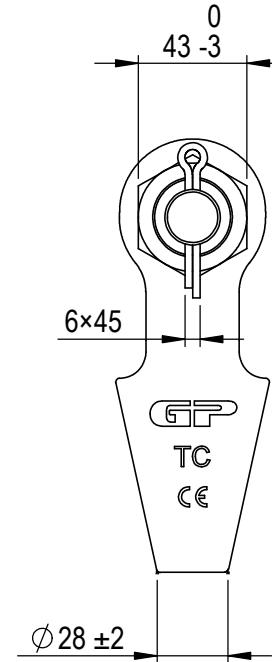

Green Pin® Open Spelter Socket BN  
 Group : G-6422  
 Part : SKGOS016SB  
 MBL : 25t

SECTION A-A

Rev.	Description	Date	Drawn
A	New layout markings	2020-11-1	D.L.
0	First Issue	2014-4-1	T.J.

Copyright by Van Beest B.V. moreover this document is the property of Van Beest B.V. This document or any part of it may neither be made known, copied or multiplied, nor used for any purpose other than that for which it is specifically furnished, without the prior written consent of Van Beest B.V.

Title **Green Pin® Open Spelter Socket BN**  
**Open spelter socket with safety bolt**

Remark  
 G-6422  
 SKGOS016SB

**Green Pin®**

P.O. Box 57, 3360 AB Sliedrecht (The Netherlands)  
 Industrieweg 6, 3361 HJ Sliedrecht  
 Tel. +31(0)184-413300 www.greenpin.com

Format **A4**  
 Scale **1:3**

Drawing number **6603**  
 Rev. **A**

We reserve the right to make amendments on specifications in this drawing without prior notification.