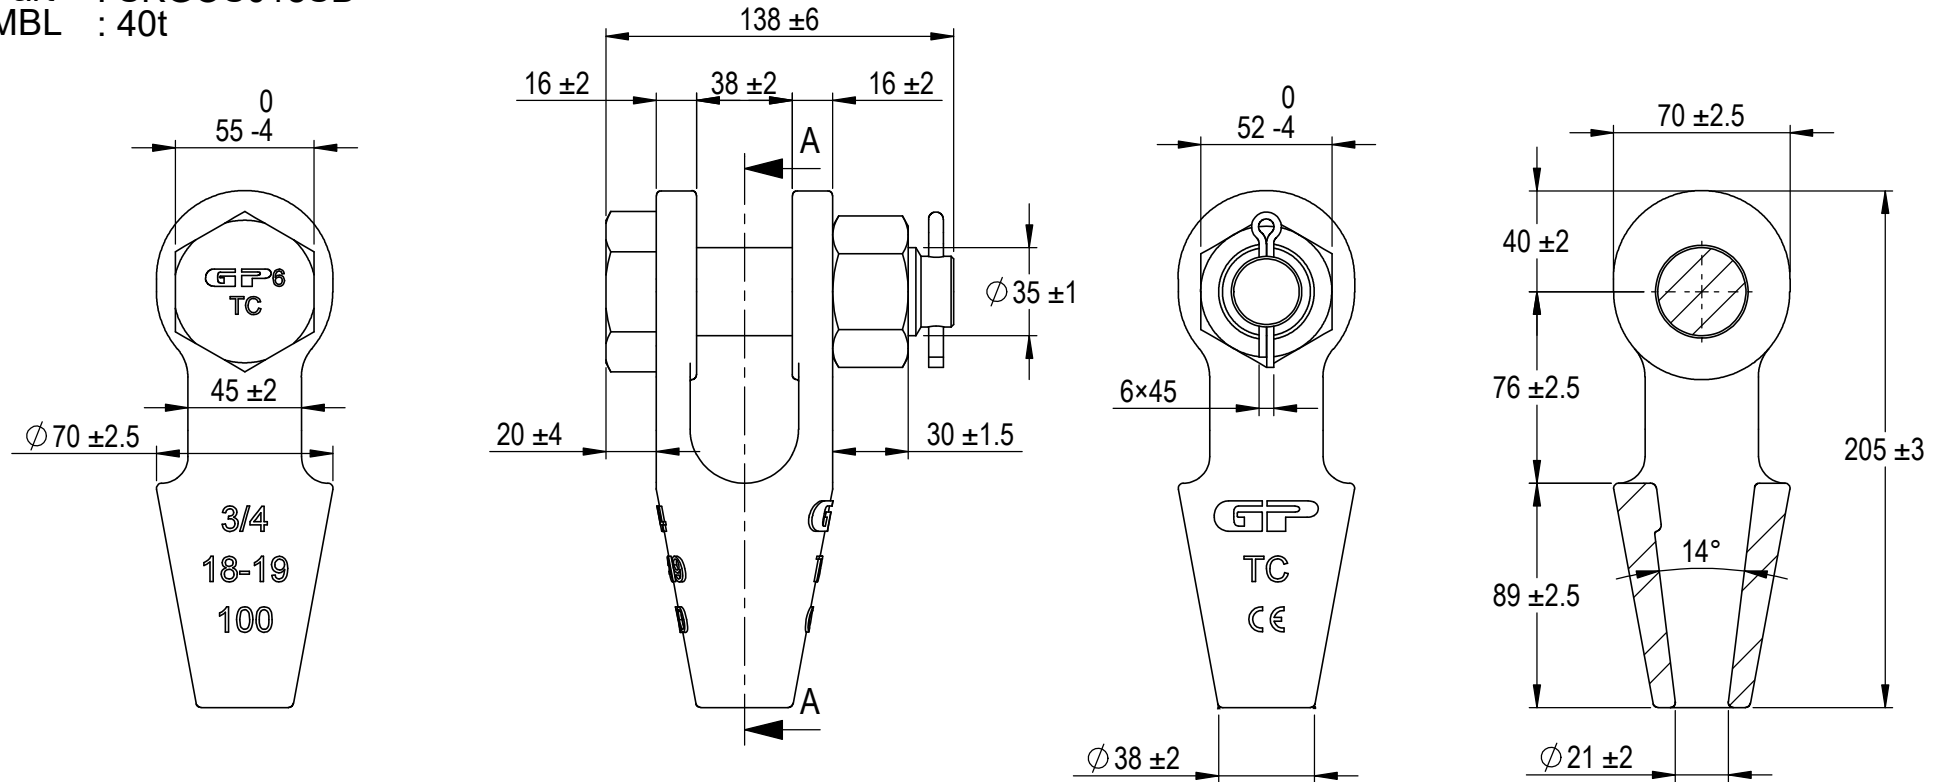

Green Pin® Open Spelter Socket BN  
 Group : G-6422  
 Part : SKGOS018SB  
 MBL : 40t

SECTION A-A

Rev.	Description	Date	Drawn
A	New layout markings	2020-11-1	D.L.
0	First Issue	2014-4-1	T.J.

Copyright by Van Beest B.V. moreover this document is the property of Van Beest B.V. This document or any part of it may neither be made known, copied or multiplied, nor used for any purpose other than that for which it is specifically furnished, without the prior written consent of Van Beest B.V.

Title **Green Pin® Open Spelter Socket BN**  
**Open spelter socket with safety bolt**

Remark  
 G-6422  
 SKGOS018SB

P.O. Box 57, 3360 AB Sliedrecht (The Netherlands)  
 Industrieweg 6, 3361 HJ Sliedrecht  
 Tel. +31(0)184-413300 www.greenpin.com

Format **A4**  
 Scale **1:3**

Drawing number **6604** Rev. **A**

We reserve the right to make amendments on specifications in this drawing without prior notification.