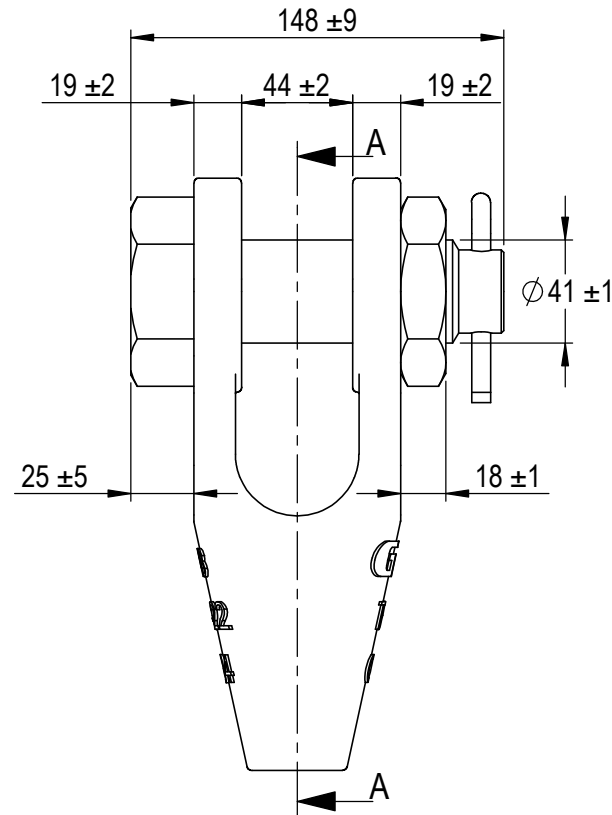

Green Pin® Open Spelter Socket BN
 Group : G-6422
 Part : SKGOS022SB
 MBL : 55t

SECTION A-A

Rev.	Description	Date	Drawn
A	New layout markings	2020-11-1	D.L.
0	First Issue	2014-4-1	T.J.

Copyright by Van Beest B.V. moreover this document is the property of Van Beest B.V. This document or any part of it may neither be made known, copied or multiplied, nor used for any purpose other than that for which it is specifically furnished, without the prior written consent of Van Beest B.V.

Title **Green Pin® Open Spelter Socket BN**
Open spelter socket with safety bolt

Remark
 G-6422
 SKGOS022SB

Green Pin®

P.O. Box 57, 3360 AB Sliedrecht (The Netherlands)
 Industrieweg 6, 3361 HJ Sliedrecht
 Tel. +31(0)184-413300 www.greenpin.com

Format **A4**
 Scale **1:3**

Drawing number **6605**
 Rev. **A**

We reserve the right to make amendments on specifications in this drawing without prior notification.