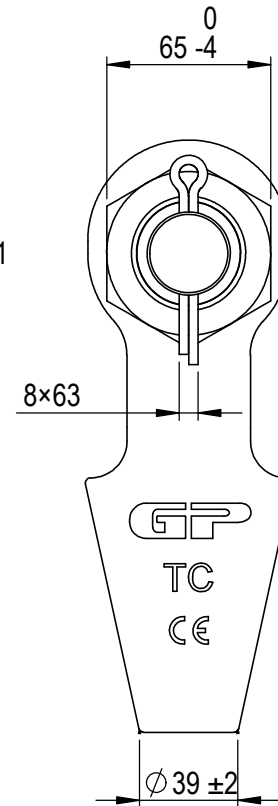

Green Pin® Open Spelter Socket BN
 Group : G-6422
 Part : SKGOS022SB
 MBL : 55t

SECTION A-A

Rev.	Description	Date	Drawn
A	New layout markings	2020-11-1	D.L.
0	First Issue	2014-4-1	T.J.

Copyright by Van Beest B.V. moreover this document is the property of Van Beest B.V. This document or any part of it may neither be made known, copied or multiplied, nor used for any purpose other than that for which it is specifically furnished, without the prior written consent of Van Beest B.V.

Title **Green Pin® Open Spelter Socket BN**
Open spelter socket with safety bolt

Remark
 G-6422
 SKGOS022SB

Green Pin®

P.O. Box 57, 3360 AB Sliedrecht (The Netherlands)
 Industrieweg 6, 3361 HJ Sliedrecht
 Tel. +31(0)184-413300 www.greenpin.com

Format **A4**
 Scale **1:3**

Drawing number **6605**
 Rev. **A**

We reserve the right to make amendments on specifications in this drawing without prior notification.