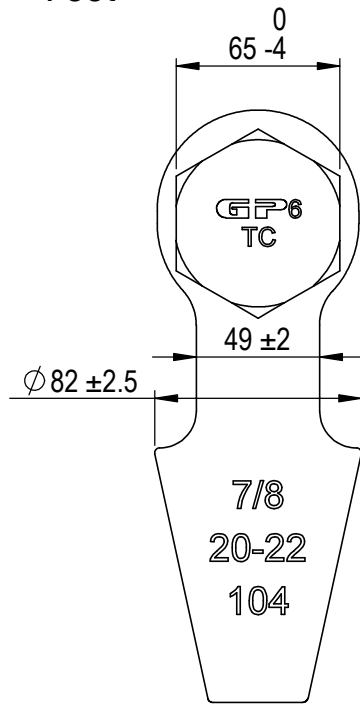

Green Pin® Open Spelter Socket BN
 Group : G-6422
 Part : SKGOS022SB
 MBL : 55t

SECTION A-A

Rev.	Description	Date	Drawn
A	New layout markings	2020-11-1	D.L.
0	First Issue	2014-4-1	T.J.

Copyright by Van Beest B.V. moreover this document is the property of Van Beest B.V. This document or any part of it may neither be made known, copied or multiplied, nor used for any purpose other than that for which it is specifically furnished, without the prior written consent of Van Beest B.V.

Title **Green Pin® Open Spelter Socket BN**
Open spelter socket with safety bolt

Remark
 G-6422
 SKGOS022SB

Green Pin®

P.O. Box 57, 3360 AB Sliedrecht (The Netherlands)
 Industrieweg 6, 3361 HJ Sliedrecht
 Tel. +31(0)184-413300 www.greenpin.com

Format **A4**
 Scale **1:3**

Drawing number **6605**
 Rev. **A**

We reserve the right to make amendments on specifications in this drawing without prior notification.