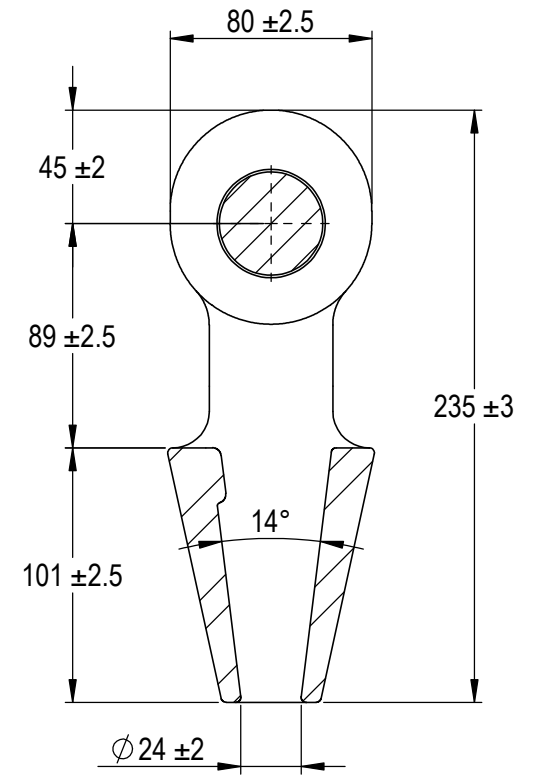

Green Pin® Open Spelter Socket BN
 Group : G-6422
 Part : SKGOS022SB
 MBL : 55t

SECTION A-A

Rev.	Description	Date	Drawn
A	New layout markings	2020-11-1	D.L.
0	First Issue	2014-4-1	T.J.

Copyright by Van Beest B.V. moreover this document is the property of Van Beest B.V. This document or any part of it may neither be made known, copied or multiplied, nor used for any purpose other than that for which it is specifically furnished, without the prior written consent of Van Beest B.V.

Title **Green Pin® Open Spelter Socket BN**
Open spelter socket with safety bolt

Remark
 G-6422
 SKGOS022SB

Green Pin®

P.O. Box 57, 3360 AB Sliedrecht (The Netherlands)
 Industrieweg 6, 3361 HJ Sliedrecht
 Tel. +31(0)184-413300 www.greenpin.com

Format **A4**
 Scale **1:3**

Drawing number **6605**
 Rev. **A**

We reserve the right to make amendments on specifications in this drawing without prior notification.