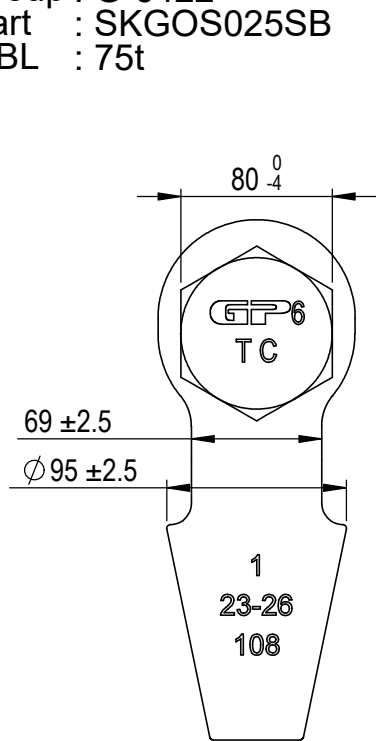

Green Pin® Open Spelter Socket BN
 Group : G-6422
 Part : SKGOS025SB
 MBL : 75t

SECTION A-A

Rev.	Description	Date	Drawn
A	New layout markings	2020-11-1	D.L.
0	First Issue	2014-4-1	R.CH

Copyright by Van Beest B.V. moreover this document is the property of Van Beest B.V. This document or any part of it may neither be made known, copied or multiplied, nor used for any purpose other than that for which it is specifically furnished, without the prior written consent of Van Beest B.V.

Title **Green Pin® Open Spelter Socket BN**
Open spelter socket with safety bolt

Remark
 G-6422
 SKGOS025SB

P.O. Box 57, 3360 AB Sliedrecht (The Netherlands)
 Industrieweg 6, 3361 HJ Sliedrecht
 Tel. +31(0)184-413300 www.greenpin.com

Format	A4		
Scale	1:4		
Drawing number	6606	Rev.	A

We reserve the right to make amendments on specifications in this drawing without prior notification.