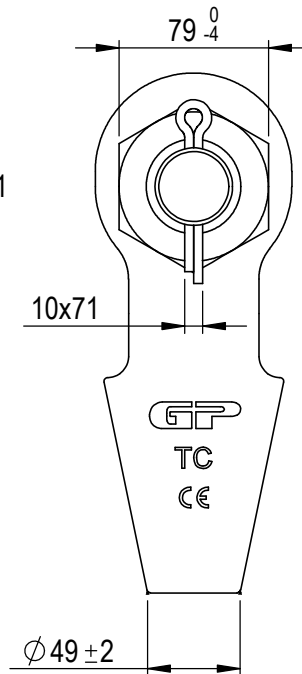

Green Pin® Open Spelter Socket BN
 Group : G-6422
 Part : SKGOS025SB
 MBL : 75t

SECTION A-A

Rev.	Description	Date	Drawn
A	New layout markings	2020-11-1	D.L.
0	First Issue	2014-4-1	R.CH

Copyright by Van Beest B.V. moreover this document is the property of Van Beest B.V. This document or any part of it may neither be made known, copied or multiplied, nor used for any purpose other than that for which it is specifically furnished, without the prior written consent of Van Beest B.V.

Title **Green Pin® Open Spelter Socket BN**
Open spelter socket with safety bolt

Remark
 G-6422
 SKGOS025SB

P.O. Box 57, 3360 AB Sliedrecht (The Netherlands)
 Industrieweg 6, 3361 HJ Sliedrecht
 Tel. +31(0)184-413300 www.greenpin.com

Format	A4		
Scale	1:4		
Drawing number	6606	Rev.	A

We reserve the right to make amendments on specifications in this drawing without prior notification.