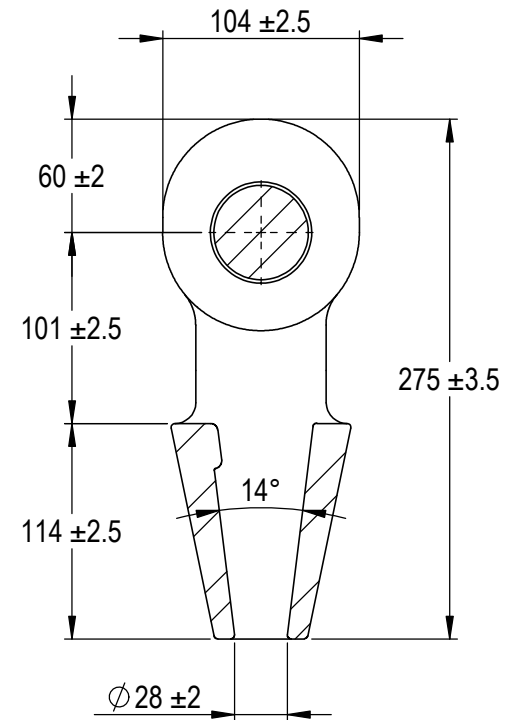

Green Pin® Open Spelter Socket BN
 Group : G-6422
 Part : SKGOS025SB
 MBL : 75t

SECTION A-A

Rev.	Description	Date	Drawn
A	New layout markings	2020-11-1	D.L.
0	First Issue	2014-4-1	R.CH

Copyright by Van Beest B.V. moreover this document is the property of Van Beest B.V. This document or any part of it may neither be made known, copied or multiplied, nor used for any purpose other than that for which it is specifically furnished, without the prior written consent of Van Beest B.V.

Title **Green Pin® Open Spelter Socket BN**
Open spelter socket with safety bolt

Remark
 G-6422
 SKGOS025SB

P.O. Box 57, 3360 AB Sliedrecht (The Netherlands)
 Industrieweg 6, 3361 HJ Sliedrecht
 Tel. +31(0)184-413300 www.greenpin.com

Format	A4		
Scale	1:4		
Drawing number	6606	Rev.	A

We reserve the right to make amendments on specifications in this drawing without prior notification.