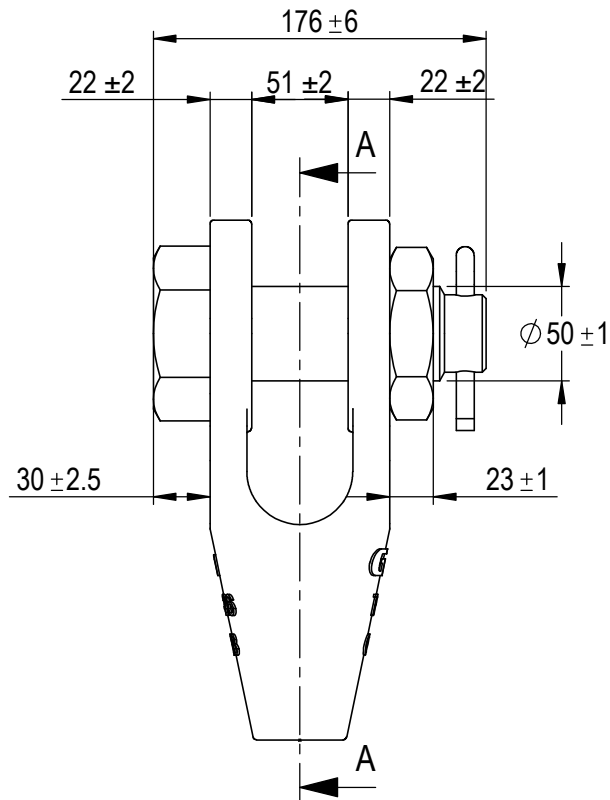

Green Pin® Open Spelter Socket BN
 Group : G-6422
 Part : SKGOS025SB
 MBL : 75t

SECTION A-A

Rev.	Description	Date	Drawn
A	New layout markings	2020-11-1	D.L.
0	First Issue	2014-4-1	R.CH

Copyright by Van Beest B.V. moreover this document is the property of Van Beest B.V. This document or any part of it may neither be made known, copied or multiplied, nor used for any purpose other than that for which it is specifically furnished, without the prior written consent of Van Beest B.V.

Title **Green Pin® Open Spelter Socket BN**
Open spelter socket with safety bolt

Remark
 G-6422
 SKGOS025SB

P.O. Box 57, 3360 AB Sliedrecht (The Netherlands)
 Industrieweg 6, 3361 HJ Sliedrecht
 Tel. +31(0)184-413300 www.greenpin.com

Format	A4		
Scale	1:4		
Drawing number	6606	Rev.	A

We reserve the right to make amendments on specifications in this drawing without prior notification.