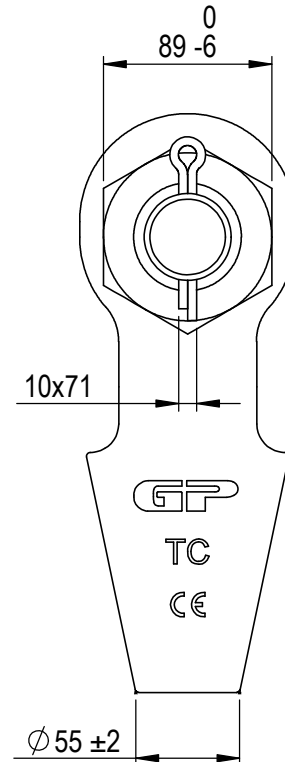

Green Pin® Open Spelter Socket BN
 Group : G-6422
 Part : SKGOS028SB
 MBL : 90t

SECTION A-A

Rev.	Description	Date	Drawn
A	New layout markings	2020-11-1	D.L.
O	First Issue	2014-4-1	R.CH

Copyright by Van Beest B.V. moreover this document is the property of Van Beest B.V. This document or any part of it may neither be made known, copied or multiplied, nor used for any purpose other than that for which it is specifically furnished, without the prior written consent of Van Beest B.V.

Title **Green Pin® Open Spelter Socket BN**
Open spelter socket with safety bolt

Remark
 G-6422
 SKGOS028SB

Green Pin®
 P.O. Box 57, 3360 AB Sliedrecht (The Netherlands)
 Industrieweg 6, 3361 HJ Sliedrecht
 Tel. +31(0)184-413300 www.greenpin.com

Format **A4**
 Scale **1:4**

Drawing number **6607** Rev. **A**

We reserve the right to make amendments on specifications in this drawing without prior notification.