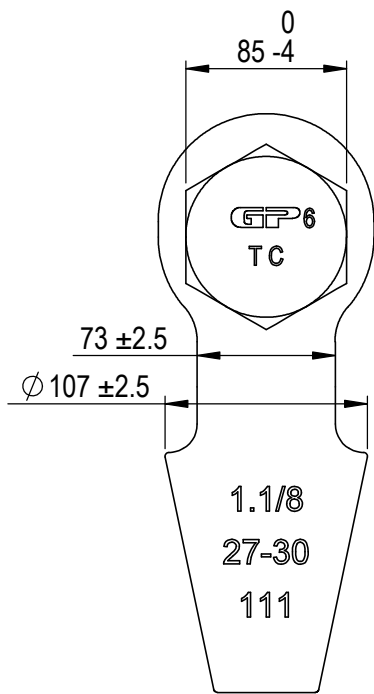

Green Pin® Open Spelter Socket BN
 Group : G-6422
 Part : SKGOS028SB
 MBL : 90t

SECTION A-A

Rev.	Description	Date	Drawn
A	New layout markings	2020-11-1	D.L.
O	First Issue	2014-4-1	R.CH

Copyright by Van Beest B.V. moreover this document is the property of Van Beest B.V. This document or any part of it may neither be made known, copied or multiplied, nor used for any purpose other than that for which it is specifically furnished, without the prior written consent of Van Beest B.V.

Title **Green Pin® Open Spelter Socket BN**
Open spelter socket with safety bolt

Remark
 G-6422
 SKGOS028SB

Green Pin®
 P.O. Box 57, 3360 AB Sliedrecht (The Netherlands)
 Industrieweg 6, 3361 HJ Sliedrecht
 Tel. +31(0)184-413300 www.greenpin.com

Format **A4**
 Scale **1:4**

Drawing number **6607** Rev. **A**

We reserve the right to make amendments on specifications in this drawing without prior notification.