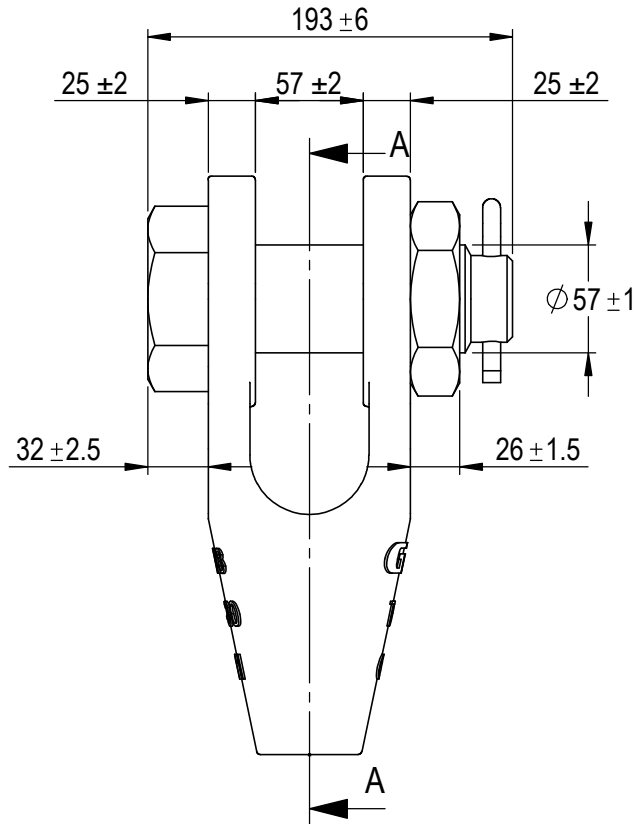

Green Pin® Open Spelter Socket BN
 Group : G-6422
 Part : SKGOS028SB
 MBL : 90t

SECTION A-A

Rev.	Description	Date	Drawn
A	New layout markings	2020-11-1	D.L.
O	First Issue	2014-4-1	R.CH

Copyright by Van Beest B.V. moreover this document is the property of Van Beest B.V. This document or any part of it may neither be made known, copied or multiplied, nor used for any purpose other than that for which it is specifically furnished, without the prior written consent of Van Beest B.V.

Title **Green Pin® Open Spelter Socket BN**
Open spelter socket with safety bolt

Remark
 G-6422
 SKGOS028SB

Green Pin®
 P.O. Box 57, 3360 AB Sliedrecht (The Netherlands)
 Industrieweg 6, 3361 HJ Sliedrecht
 Tel. +31(0)184-413300 www.greenpin.com

Format **A4**
 Scale **1:4**

Drawing number **6607** Rev. **A**

We reserve the right to make amendments on specifications in this drawing without prior notification.