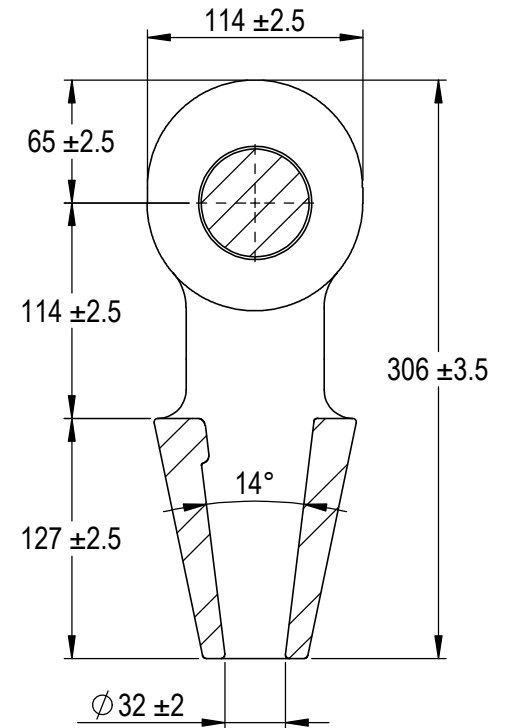

Green Pin® Open Spelter Socket BN
 Group : G-6422
 Part : SKGOS028SB
 MBL : 90t

SECTION A-A

Rev.	Description	Date	Drawn
A	New layout markings	2020-11-1	D.L.
O	First Issue	2014-4-1	R.CH

Copyright by Van Beest B.V. moreover this document is the property of Van Beest B.V. This document or any part of it may neither be made known, copied or multiplied, nor used for any purpose other than that for which it is specifically furnished, without the prior written consent of Van Beest B.V.

Title **Green Pin® Open Spelter Socket BN**
Open spelter socket with safety bolt

Remark
 G-6422
 SKGOS028SB

Green Pin®
 P.O. Box 57, 3360 AB Sliedrecht (The Netherlands)
 Industrieweg 6, 3361 HJ Sliedrecht
 Tel. +31(0)184-413300 www.greenpin.com

Format **A4**
 Scale **1:4**

Drawing number **6607** Rev. **A**

We reserve the right to make amendments on specifications in this drawing without prior notification.