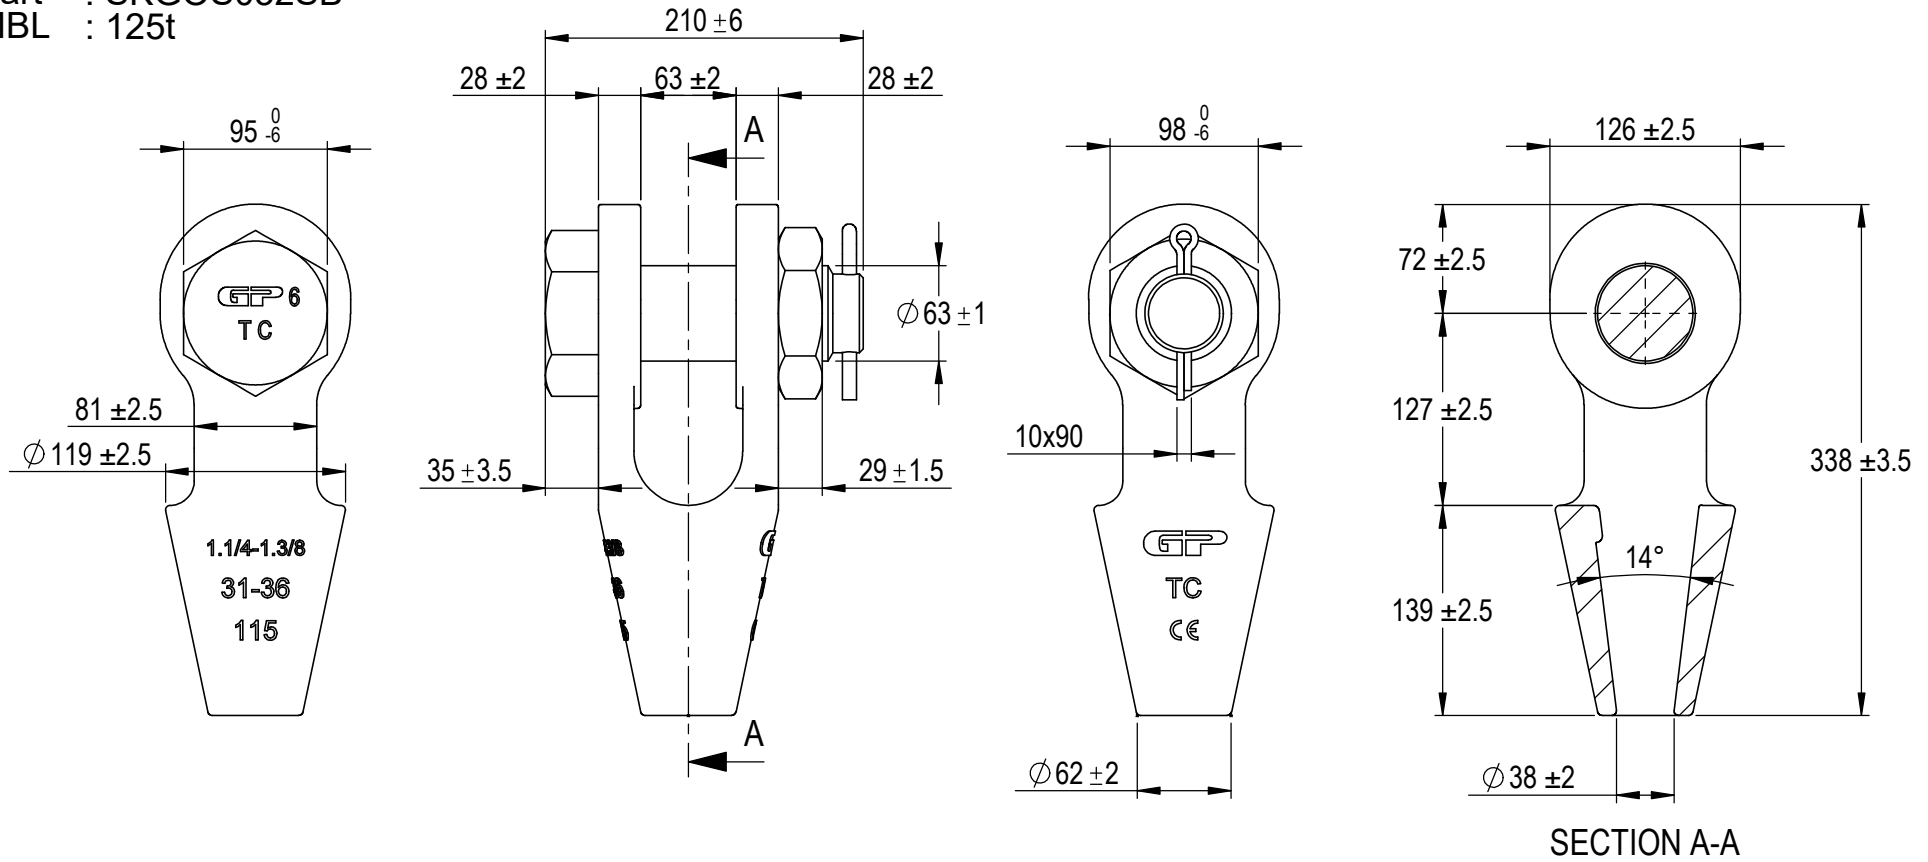

Green Pin® Open Spelter Socket BN
 Group : G-6422
 Part : SKGOS032SB
 MBL : 125t

Rev.	Description	Date	Drawn
A	New layout markings	2020-11-1	D.L.
0	First Issue	2014-4-1	R.CH

Copyright by Van Beest B.V. moreover this document is the property of Van Beest B.V. This document or any part of it may neither be made known, copied or multiplied, nor used for any purpose other than that for which it is specifically furnished, without the prior written consent of Van Beest B.V.

Title **Green Pin® Open Spelter Socket BN**
Open spelter socket with safety bolt

Remark
 G-6422
 SKGOS032SB

Green Pin®
 P.O. Box 57, 3360 AB Sliedrecht (The Netherlands)
 Industrieweg 6, 3361 HJ Sliedrecht
 Tel. +31(0)184-413300 www.greenpin.com

Format	A4	 
Scale	1:5	
Drawing number	6608	Rev.
	A	

We reserve the right to make amendments on specifications in this drawing without prior notification.