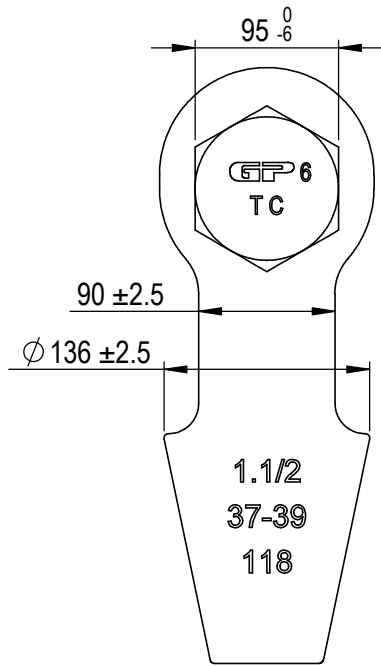

Green Pin® Open Spelter Socket BN
 Group : G-6422
 Part : SKGOS038SB
 MBL : 150t

SECTION A-A

Rev.	Description	Date	Drawn
A	New layout markings	2020-11-1	D.L.
0	First Issue	2014-4-1	R.CH

Copyright by Van Beest B.V. moreover this document is the property of Van Beest B.V. This document or any part of it may neither be made known, copied or multiplied, nor used for any purpose other than that for which it is specifically furnished, without the prior written consent of Van Beest B.V.

Title **Green Pin® Open Spelter Socket BN**
Open spelter socket with safety bolt

Remark
 G-6422
 SKGOS038SB

Green Pin®

P.O. Box 57, 3360 AB Sliedrecht (The Netherlands)
 Industrieweg 6, 3361 HJ Sliedrecht
 Tel. +31(0)184-413300 www.greenpin.com

Format **A4**

Scale **1:5**

Drawing number
 6609

Rev.
 A

We reserve the right to make amendments on specifications in this drawing without prior notification.