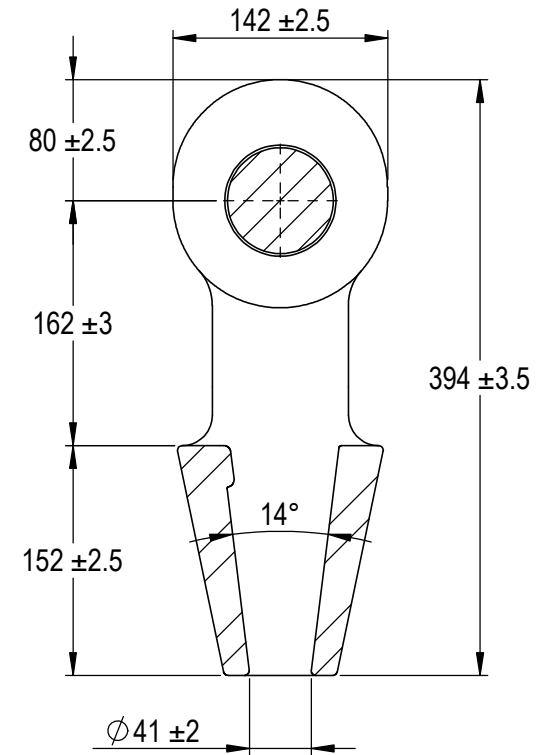

Green Pin® Open Spelter Socket BN
 Group : G-6422
 Part : SKGOS038SB
 MBL : 150t

SECTION A-A

Rev.	Description	Date	Drawn
A	New layout markings	2020-11-1	D.L.
0	First Issue	2014-4-1	R.CH

Copyright by Van Beest B.V. moreover this document is the property of Van Beest B.V. This document or any part of it may neither be made known, copied or multiplied, nor used for any purpose other than that for which it is specifically furnished, without the prior written consent of Van Beest B.V.

Title **Green Pin® Open Spelter Socket BN**
Open spelter socket with safety bolt

Remark
 G-6422
 SKGOS038SB

Green Pin®

P.O. Box 57, 3360 AB Sliedrecht (The Netherlands)
 Industrieweg 6, 3361 HJ Sliedrecht
 Tel. +31(0)184-413300 www.greenpin.com

Format **A4**

Scale **1:5**

Drawing number
 6609

Rev.
 A

We reserve the right to make amendments on specifications in this drawing without prior notification.