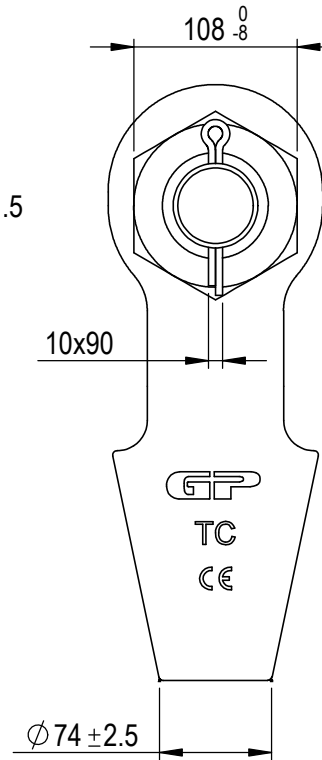

Green Pin® Open Spelter Socket BN
 Group : G-6422
 Part : SKGOS038SB
 MBL : 150t

SECTION A-A

Rev.	Description	Date	Drawn
A	New layout markings	2020-11-1	D.L.
0	First Issue	2014-4-1	R.CH

Copyright by Van Beest B.V. moreover this document is the property of Van Beest B.V. This document or any part of it may neither be made known, copied or multiplied, nor used for any purpose other than that for which it is specifically furnished, without the prior written consent of Van Beest B.V.

Title **Green Pin® Open Spelter Socket BN**
Open spelter socket with safety bolt

Remark
 G-6422
 SKGOS038SB

Green Pin®

P.O. Box 57, 3360 AB Sliedrecht (The Netherlands)
 Industrieweg 6, 3361 HJ Sliedrecht
 Tel. +31(0)184-413300 www.greenpin.com

Format **A4**

Scale **1:5**

Drawing number
 6609

Rev.
 A

We reserve the right to make amendments on specifications in this drawing without prior notification.