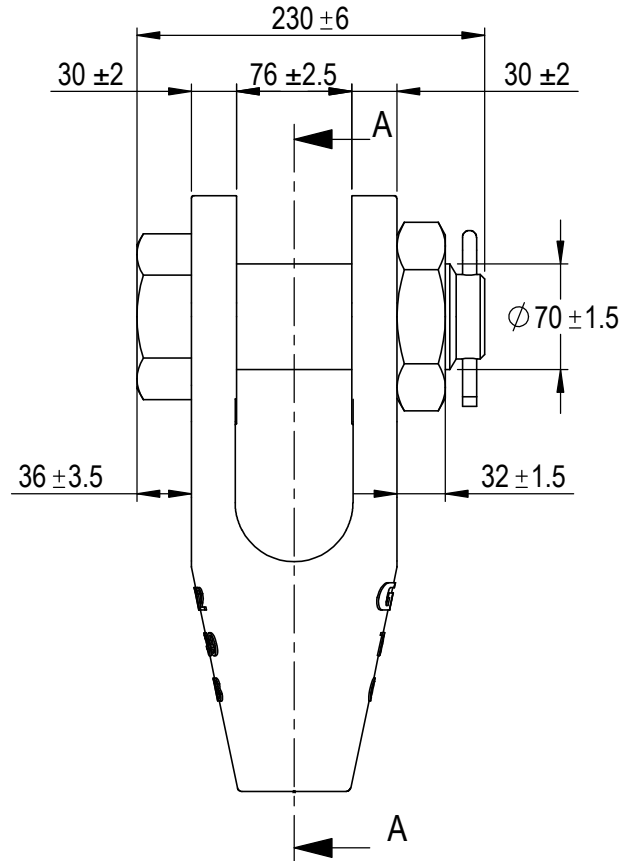

Green Pin® Open Spelter Socket BN
 Group : G-6422
 Part : SKGOS038SB
 MBL : 150t

SECTION A-A

Rev.	Description	Date	Drawn
A	New layout markings	2020-11-1	D.L.
0	First Issue	2014-4-1	R.CH

Copyright by Van Beest B.V. moreover this document is the property of Van Beest B.V. This document or any part of it may neither be made known, copied or multiplied, nor used for any purpose other than that for which it is specifically furnished, without the prior written consent of Van Beest B.V.

Title **Green Pin® Open Spelter Socket BN**
Open spelter socket with safety bolt

Remark
 G-6422
 SKGOS038SB

Green Pin®

P.O. Box 57, 3360 AB Sliedrecht (The Netherlands)
 Industrieweg 6, 3361 HJ Sliedrecht
 Tel. +31(0)184-413300 www.greenpin.com

Format **A4**

Scale **1:5**

Drawing number
 6609

Rev.
 A

We reserve the right to make amendments on specifications in this drawing without prior notification.