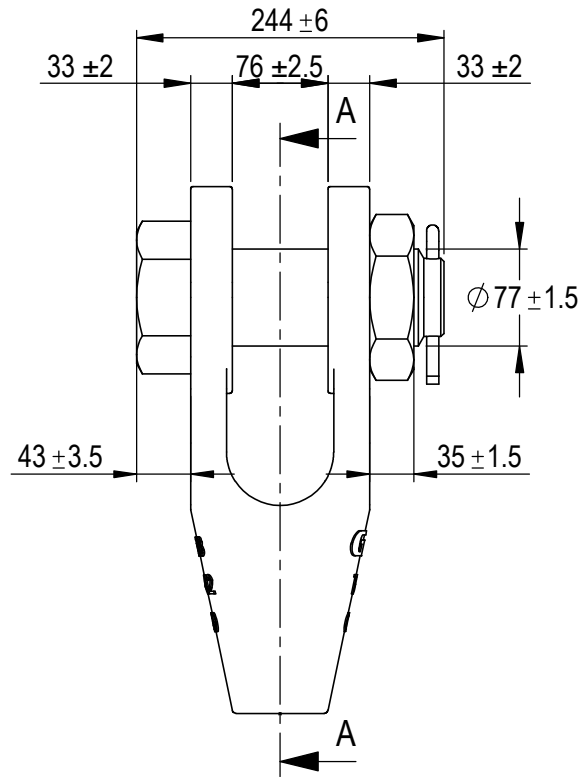

Green Pin® Open Spelter Socket BN
 Group : G-6422
 Part : SKGOS042SB
 MBL : 170t

SECTION A-A

Rev.	Description	Date	Drawn
A	New layout markings	2020-11-1	D.L.
0	First Issue	2014-4-1	R.CH

Copyright by Van Beest B.V. moreover this document is the property of Van Beest B.V. This document or any part of it may neither be made known, copied or multiplied, nor used for any purpose other than that for which it is specifically furnished, without the prior written consent of Van Beest B.V.

Title **Green Pin® Open Spelter Socket BN**
Open spelter socket with safety bolt

Remark
 G-6422
 SKGOS042SB

P.O. Box 57, 3360 AB Sliedrecht (The Netherlands)
 Industrieweg 6, 3361 HJ Sliedrecht
 Tel. +31(0)184-413300 www.greenpin.com

Format	A4	
Scale	1:6	
Drawing number	6610	Rev. A

We reserve the right to make amendments on specifications in this drawing without prior notification.

A

B

C

D

E

F