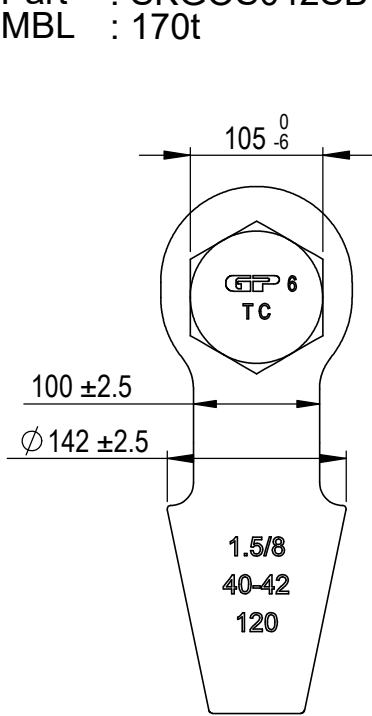

Green Pin® Open Spelter Socket BN
 Group : G-6422
 Part : SKGOS042SB
 MBL : 170t

SECTION A-A

Rev.	Description	Date	Drawn
A	New layout markings	2020-11-1	D.L.
0	First Issue	2014-4-1	R.CH

Copyright by Van Beest B.V. moreover this document is the property of Van Beest B.V. This document or any part of it may neither be made known, copied or multiplied, nor used for any purpose other than that for which it is specifically furnished, without the prior written consent of Van Beest B.V.

Title **Green Pin® Open Spelter Socket BN**
Open spelter socket with safety bolt

Remark
 G-6422
 SKGOS042SB

P.O. Box 57, 3360 AB Sliedrecht (The Netherlands)
 Industrieweg 6, 3361 HJ Sliedrecht
 Tel. +31(0)184-413300 www.greenpin.com

Format	A4	
Scale	1:6	
Drawing number	6610	Rev. A

We reserve the right to make amendments on specifications in this drawing without prior notification.

A

B

C

D

E

F