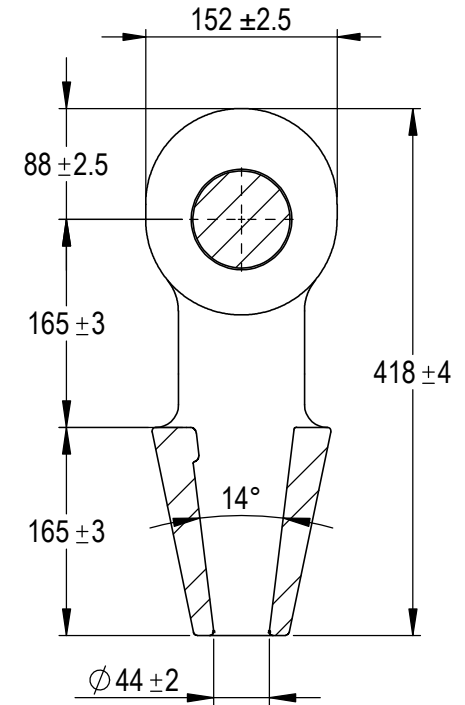

Green Pin® Open Spelter Socket BN
 Group : G-6422
 Part : SKGOS042SB
 MBL : 170t

SECTION A-A

Rev.	Description	Date	Drawn
A	New layout markings	2020-11-1	D.L.
0	First Issue	2014-4-1	R.CH

Copyright by Van Beest B.V. moreover this document is the property of Van Beest B.V. This document or any part of it may neither be made known, copied or multiplied, nor used for any purpose other than that for which it is specifically furnished, without the prior written consent of Van Beest B.V.

Title **Green Pin® Open Spelter Socket BN**
Open spelter socket with safety bolt

Remark
 G-6422
 SKGOS042SB

P.O. Box 57, 3360 AB Sliedrecht (The Netherlands)
 Industrieweg 6, 3361 HJ Sliedrecht
 Tel. +31(0)184-413300 www.greenpin.com

Format	A4	
Scale	1:6	
Drawing number	6610	Rev. A

We reserve the right to make amendments on specifications in this drawing without prior notification.

A

B

C

D

E

F