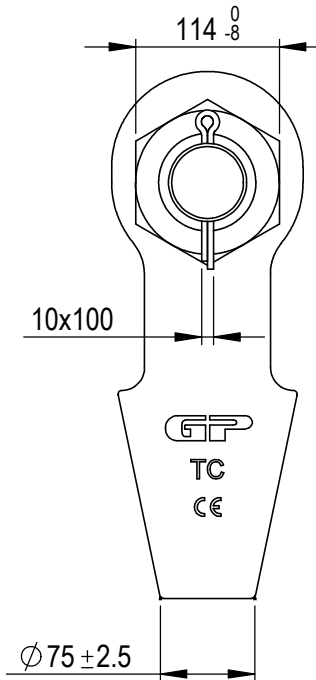

Green Pin® Open Spelter Socket BN
 Group : G-6422
 Part : SKGOS042SB
 MBL : 170t

SECTION A-A

Rev.	Description	Date	Drawn
A	New layout markings	2020-11-1	D.L.
0	First Issue	2014-4-1	R.CH

Copyright by Van Beest B.V. moreover this document is the property of Van Beest B.V. This document or any part of it may neither be made known, copied or multiplied, nor used for any purpose other than that for which it is specifically furnished, without the prior written consent of Van Beest B.V.

Title **Green Pin® Open Spelter Socket BN**
Open spelter socket with safety bolt

Remark
 G-6422
 SKGOS042SB

P.O. Box 57, 3360 AB Sliedrecht (The Netherlands)
 Industrieweg 6, 3361 HJ Sliedrecht
 Tel. +31(0)184-413300 www.greenpin.com

Format	A4	
Scale	1:6	
Drawing number	6610	Rev. A

We reserve the right to make amendments on specifications in this drawing without prior notification.

A

B

C

D

E

F