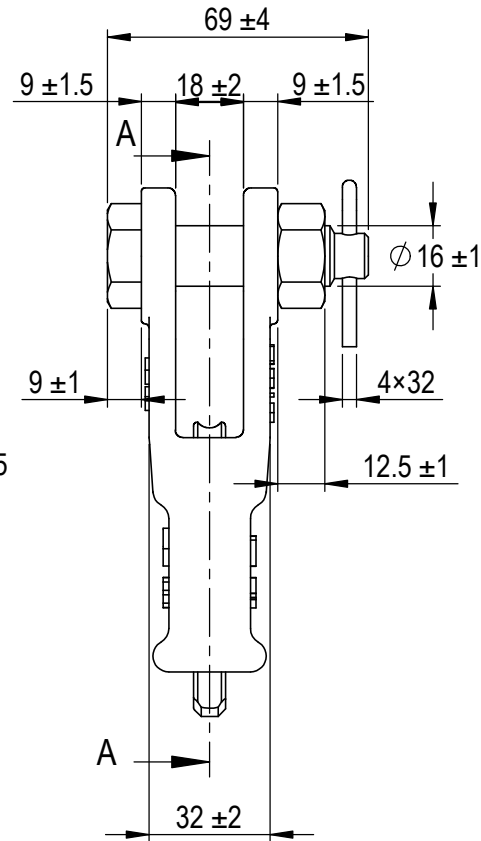

Green Pin® Open Wedge Socket BN
 Group : G-6423
 Part : SKGOW008SB
 MBL : 8t

SECTION A-A

Rev.	Description	Date	Drawn
A	New layout markings	2020-11-1	D.L.
0	First Issue	2014-4-1	T.J.

Copyright by Van Beest B.V. moreover this document is the property of Van Beest B.V. This document or any part of it may neither be made known, copied or multiplied, nor used for any purpose other than that for which it is specifically furnished, without the prior written consent of Van Beest B.V.

Title **Green Pin® Open Wedge Socket BN**
Open wedge socket with safety bolt

Remark
 G-6423
 SKGOW008SB

P.O. Box 57, 3360 AB Sliedrecht (The Netherlands)
 Industrieweg 6, 3361 HJ Sliedrecht
 Tel. +31(0)184-413300 www.greenpin.com

Format	A4	
Scale	1:2	
Drawing number	6650	Rev. A

We reserve the right to make amendments on specifications in this drawing without prior notification.