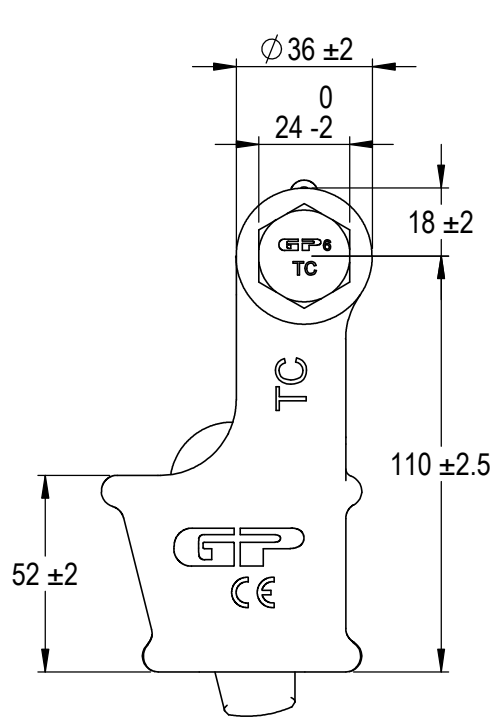

Green Pin® Open Wedge Socket BN
 Group : G-6423
 Part : SKGOW008SB
 MBL : 8t

SECTION A-A

Rev.	Description	Date	Drawn
A	New layout markings	2020-11-1	D.L.
0	First Issue	2014-4-1	T.J.

Copyright by Van Beest B.V. moreover this document is the property of Van Beest B.V. This document or any part of it may neither be made known, copied or multiplied, nor used for any purpose other than that for which it is specifically furnished, without the prior written consent of Van Beest B.V.

Title **Green Pin® Open Wedge Socket BN**
Open wedge socket with safety bolt

Remark
 G-6423
 SKGOW008SB

P.O. Box 57, 3360 AB Sliedrecht (The Netherlands)
 Industrieweg 6, 3361 HJ Sliedrecht
 Tel. +31(0)184-413300 www.greenpin.com

Format	A4	
Scale	1:2	
Drawing number	6650	Rev. A

We reserve the right to make amendments on specifications in this drawing without prior notification.