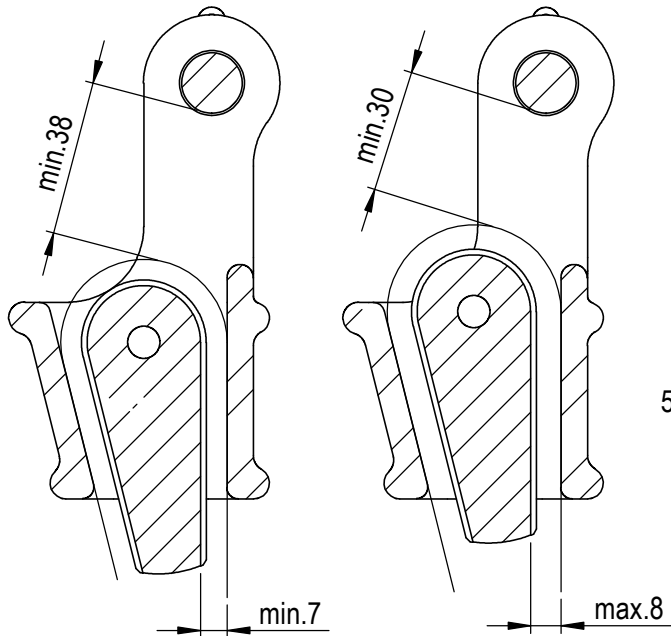

Green Pin® Open Wedge Socket BN
 Group : G-6423
 Part : SKGOW008SB
 MBL : 8t

SECTION A-A

Rev.	Description	Date	Drawn
A	New layout markings	2020-11-1	D.L.
0	First Issue	2014-4-1	T.J.

Copyright by Van Beest B.V. moreover this document is the property of Van Beest B.V. This document or any part of it may neither be made known, copied or multiplied, nor used for any purpose other than that for which it is specifically furnished, without the prior written consent of Van Beest B.V.

Title **Green Pin® Open Wedge Socket BN**
Open wedge socket with safety bolt

Remark
 G-6423
 SKGOW008SB

P.O. Box 57, 3360 AB Sliedrecht (The Netherlands)
 Industrieweg 6, 3361 HJ Sliedrecht
 Tel. +31(0)184-413300 www.greenpin.com

Format	A4	
Scale	1:2	
Drawing number	6650	Rev. A

We reserve the right to make amendments on specifications in this drawing without prior notification.