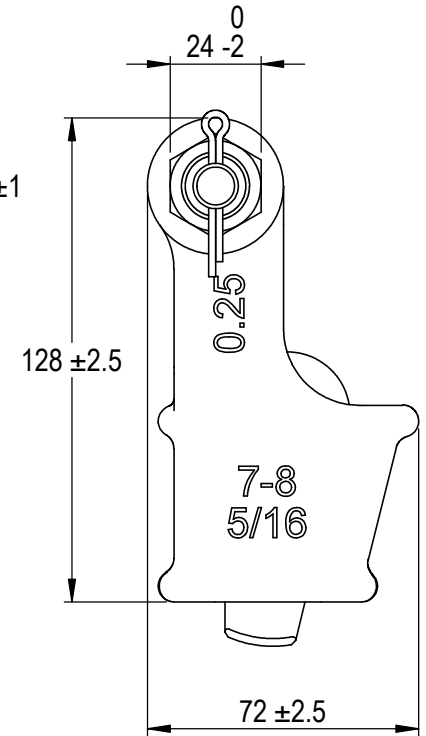

Green Pin® Open Wedge Socket BN
 Group : G-6423
 Part : SKGOW008SB
 MBL : 8t

SECTION A-A

Rev.	Description	Date	Drawn
A	New layout markings	2020-11-1	D.L.
0	First Issue	2014-4-1	T.J.

Copyright by Van Beest B.V. moreover this document is the property of Van Beest B.V. This document or any part of it may neither be made known, copied or multiplied, nor used for any purpose other than that for which it is specifically furnished, without the prior written consent of Van Beest B.V.

Title **Green Pin® Open Wedge Socket BN**
Open wedge socket with safety bolt

Remark
 G-6423
 SKGOW008SB

P.O. Box 57, 3360 AB Sliedrecht (The Netherlands)
 Industrieweg 6, 3361 HJ Sliedrecht
 Tel. +31(0)184-413300 www.greenpin.com

Format	A4	
Scale	1:2	
Drawing number	6650	Rev. A

We reserve the right to make amendments on specifications in this drawing without prior notification.