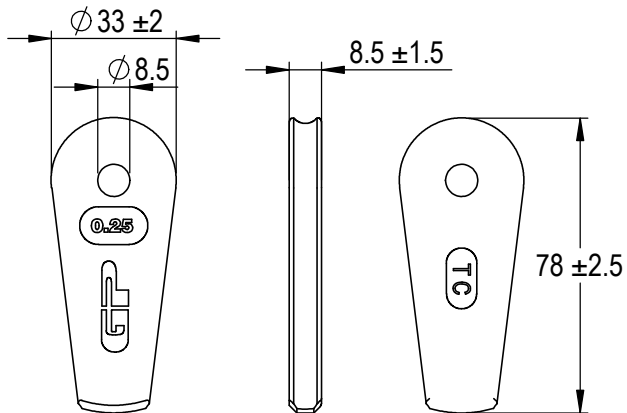

Green Pin® Open Wedge Socket BN
 Group : G-6423
 Part : SKGOW008SB
 MBL : 8t

SECTION A-A

Rev.	Description	Date	Drawn
A	New layout markings	2020-11-1	D.L.
0	First Issue	2014-4-1	T.J.

Copyright by Van Beest B.V. moreover this document is the property of Van Beest B.V. This document or any part of it may neither be made known, copied or multiplied, nor used for any purpose other than that for which it is specifically furnished, without the prior written consent of Van Beest B.V.

Title **Green Pin® Open Wedge Socket BN**
Open wedge socket with safety bolt

Remark
 G-6423
 SKGOW008SB

P.O. Box 57, 3360 AB Sliedrecht (The Netherlands)
 Industrieweg 6, 3361 HJ Sliedrecht
 Tel. +31(0)184-413300 www.greenpin.com

Format	A4	
Scale	1:2	
Drawing number	6650	Rev. A

We reserve the right to make amendments on specifications in this drawing without prior notification.