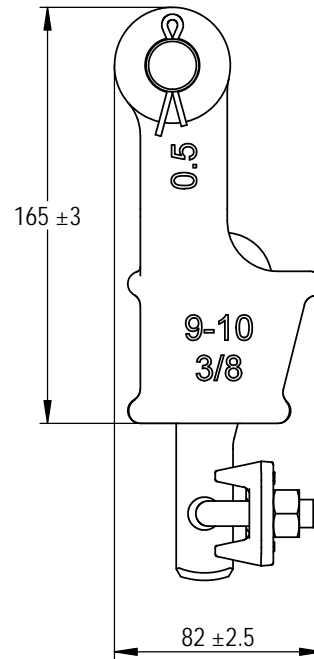

Green Pin® Open Long Wedge Socket CP
 Group : G-6419
 Part : SKGOW010L
 MBL : 12t

Rev.	Description	Date	Drawn
0	First Issue	2022/6/1	DL

Copyright by Van Beest B.V. moreover this document is the property of Van Beest B.V. This document or any part of it may neither be made known, copied or multiplied, nor used for any purpose other than that for which it is specifically furnished, without the prior written consent of Van Beest B.V.

Title **Green Pin® Open Long Wedge Socket CP**
 Open wedge socket with longer wedge, wire rope clip and cotter pin

Remark
 G-6419
 SKGOW010L

P.O. Box 57, 3360 AB Sliedrecht (The Netherlands)
 Industrieweg 6, 3361 HJ Sliedrecht
 Tel. +31(0)184-413300 www.greenpin.com

Format	A4	
Scale	1:3	
Drawing number	6670	Rev.
		0

We reserve the right to make amendments on specifications in this drawing without prior notification.