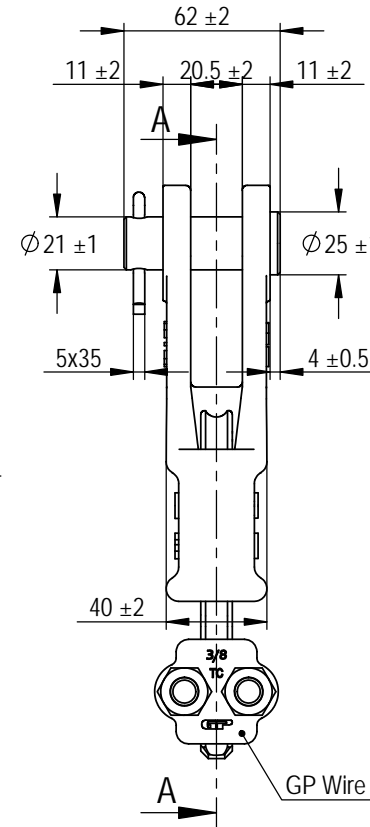

Green Pin® Open Long Wedge Socket CP
 Group : G-6419
 Part : SKGOW010L
 MBL : 12t

Rev.	Description	Date	Drawn
0	First Issue	2022/6/1	DL

Copyright by Van Beest B.V. moreover this document is the property of Van Beest B.V. This document or any part of it may neither be made known, copied or multiplied, nor used for any purpose other than that for which it is specifically furnished, without the prior written consent of Van Beest B.V.

Title **Green Pin® Open Long Wedge Socket CP**
 Open wedge socket with longer wedge, wire rope clip and cotter pin

Remark
 G-6419
 SKGOW010L

P.O. Box 57, 3360 AB Sliedrecht (The Netherlands)
 Industrieweg 6, 3361 HJ Sliedrecht
 Tel. +31(0)184-413300 www.greenpin.com

Format	A4	
Scale	1:3	
Drawing number	6670	Rev.
		0

We reserve the right to make amendments on specifications in this drawing without prior notification.