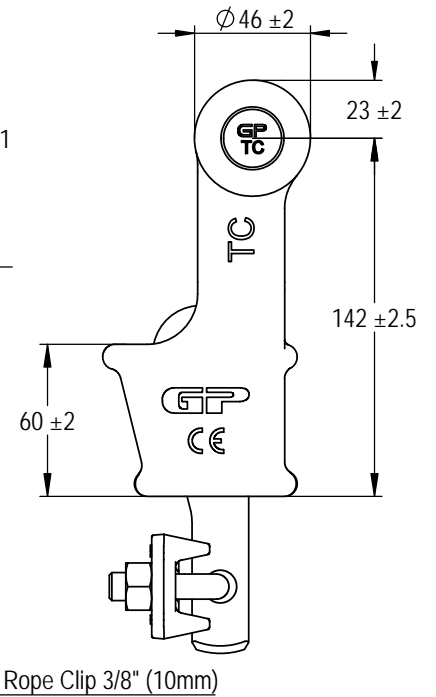

Green Pin® Open Long Wedge Socket CP
 Group : G-6419
 Part : SKGOW010L
 MBL : 12t

Rev.	Description	Date	Drawn
0	First Issue	2022/6/1	DL

Copyright by Van Beest B.V. moreover this document is the property of Van Beest B.V. This document or any part of it may neither be made known, copied or multiplied, nor used for any purpose other than that for which it is specifically furnished, without the prior written consent of Van Beest B.V.

Title **Green Pin® Open Long Wedge Socket CP**
 Open wedge socket with longer wedge, wire rope clip and cotter pin

Remark
 G-6419
 SKGOW010L

P.O. Box 57, 3360 AB Sliedrecht (The Netherlands)
 Industrieweg 6, 3361 HJ Sliedrecht
 Tel. +31(0)184-413300 www.greenpin.com

Format	A4	
Scale	1:3	
Drawing number	6670	Rev.
		0

We reserve the right to make amendments on specifications in this drawing without prior notification.