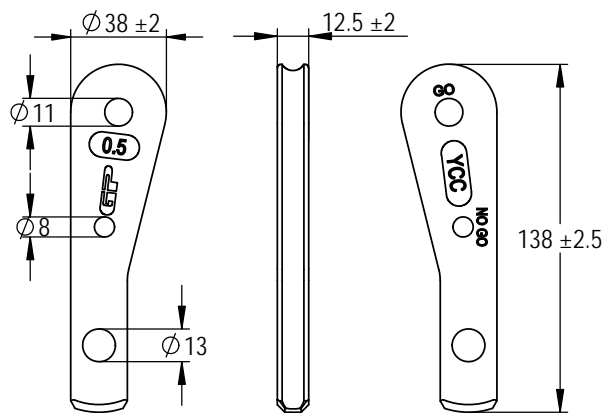

Green Pin® Open Long Wedge Socket CP
 Group : G-6419
 Part : SKGOW010L
 MBL : 12t

Rev.	Description	Date	Drawn
0	First Issue	2022/6/1	DL

Copyright by Van Beest B.V. moreover this document is the property of Van Beest B.V. This document or any part of it may neither be made known, copied or multiplied, nor used for any purpose other than that for which it is specifically furnished, without the prior written consent of Van Beest B.V.

Title **Green Pin® Open Long Wedge Socket CP**
 Open wedge socket with longer wedge, wire rope clip and cotter pin

Remark
 G-6419
 SKGOW010L

P.O. Box 57, 3360 AB Sliedrecht (The Netherlands)
 Industrieweg 6, 3361 HJ Sliedrecht
 Tel. +31(0)184-413300 www.greenpin.com

Format	A4	
Scale	1:3	
Drawing number	6670	Rev.
		0

We reserve the right to make amendments on specifications in this drawing without prior notification.