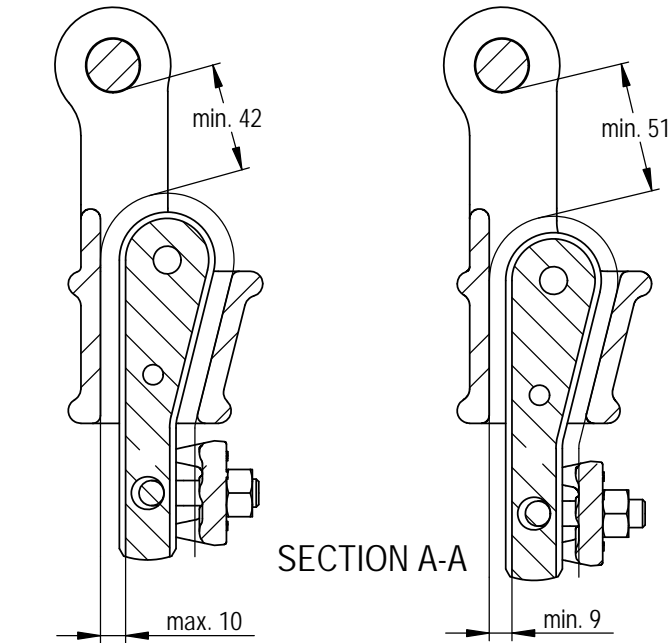

Green Pin® Open Long Wedge Socket CP
 Group : G-6419
 Part : SKGOW010L
 MBL : 12t

Rev.	Description	Date	Drawn
0	First Issue	2022/6/1	DL

Copyright by Van Beest B.V. moreover this document is the property of Van Beest B.V. This document or any part of it may neither be made known, copied or multiplied, nor used for any purpose other than that for which it is specifically furnished, without the prior written consent of Van Beest B.V.

Title **Green Pin® Open Long Wedge Socket CP**
 Open wedge socket with longer wedge, wire rope clip and cotter pin

Remark
 G-6419
 SKGOW010L

P.O. Box 57, 3360 AB Sliedrecht (The Netherlands)
 Industrieweg 6, 3361 HJ Sliedrecht
 Tel. +31(0)184-413300 www.greenpin.com

Format	A4	
Scale	1:3	
Drawing number	6670	Rev.
		0

We reserve the right to make amendments on specifications in this drawing without prior notification.