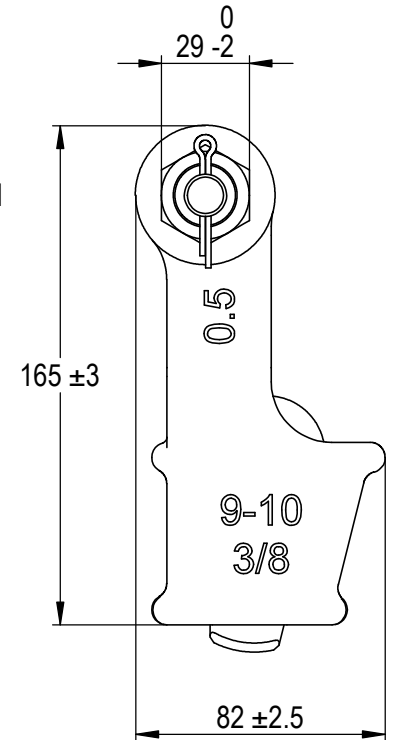

Green Pin® Open Wedge Socket BN
 Group : G-6423
 Part : SKGOW010SB
 MBL : 12t

SECTION A-A

We reserve the right to make amendments on specifications in this drawing without prior notification.

Rev.	Description	Date	Drawn
A	New layout markings	2020-11-1	D.L.
0	First Issue	2014-4-1	T.J.

Title **Green Pin® Open Wedge Socket BN**
Open wedge socket with safety bolt

Remark
 G-6423
 SKGOW010SB

P.O. Box 57, 3360 AB Sliedrecht (The Netherlands)
 Industrieweg 6, 3361 HJ Sliedrecht
 Tel. +31(0)184-413300 www.greenpin.com

Format	A4	
Scale	1:2.5	
Drawing number	6651	Rev. A