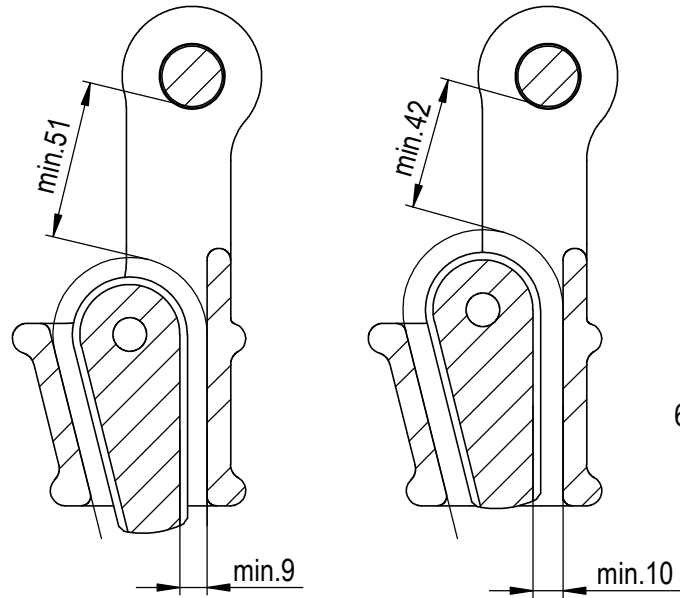

Green Pin® Open Wedge Socket BN
 Group : G-6423
 Part : SKGOW010SB
 MBL : 12t

SECTION A-A

We reserve the right to make amendments on specifications in this drawing without prior notification.

Rev.	Description	Date	Drawn
A	New layout markings	2020-11-1	D.L.
0	First Issue	2014-4-1	T.J.

Title **Green Pin® Open Wedge Socket BN**
Open wedge socket with safety bolt

Remark
 G-6423
 SKGOW010SB

P.O. Box 57, 3360 AB Sliedrecht (The Netherlands)
 Industrieweg 6, 3361 HJ Sliedrecht
 Tel. +31(0)184-413300 www.greenpin.com

Format	A4	
Scale	1:2.5	
Drawing number	6651	Rev. A