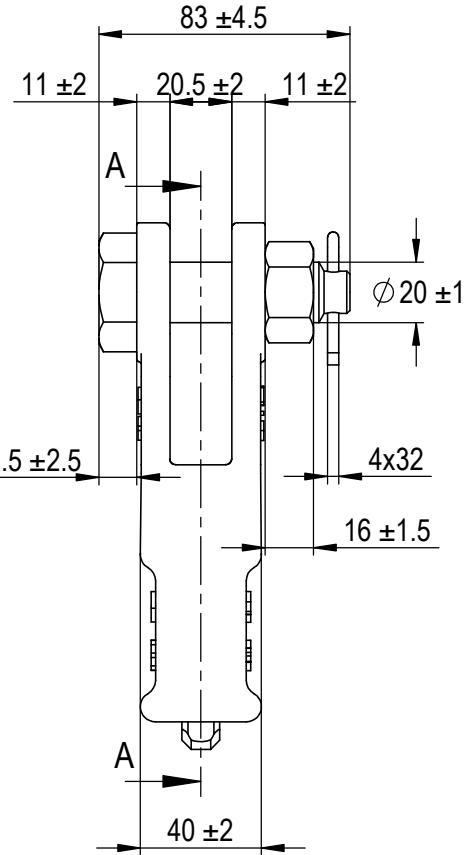

Green Pin® Open Wedge Socket BN
 Group : G-6423
 Part : SKGOW010SB
 MBL : 12t

SECTION A-A

We reserve the right to make amendments on specifications in this drawing without prior notification.

Rev.	Description	Date	Drawn
A	New layout markings	2020-11-1	D.L.
0	First Issue	2014-4-1	T.J.

Title **Green Pin® Open Wedge Socket BN**
Open wedge socket with safety bolt

Remark
 G-6423
 SKGOW010SB

P.O. Box 57, 3360 AB Sliedrecht (The Netherlands)
 Industrieweg 6, 3361 HJ Sliedrecht
 Tel. +31(0)184-413300 www.greenpin.com

Format	A4	
Scale	1:2.5	
Drawing number	6651	Rev. A