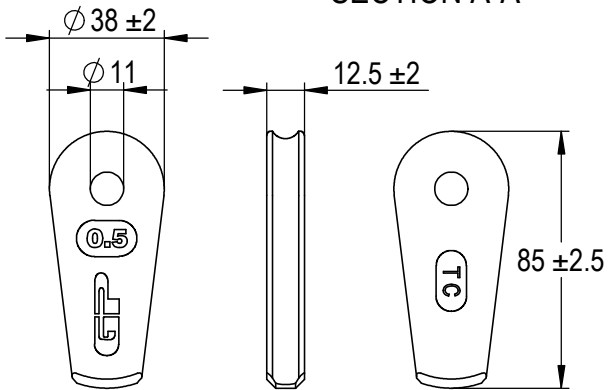

Green Pin® Open Wedge Socket BN
 Group : G-6423
 Part : SKGOW010SB
 MBL : 12t

SECTION A-A

We reserve the right to make amendments on specifications in this drawing without prior notification.

Rev.	Description	Date	Drawn
A	New layout markings	2020-11-1	D.L.
0	First Issue	2014-4-1	T.J.

Title **Green Pin® Open Wedge Socket BN**
Open wedge socket with safety bolt

Remark
 G-6423
 SKGOW010SB

P.O. Box 57, 3360 AB Sliedrecht (The Netherlands)
 Industrieweg 6, 3361 HJ Sliedrecht
 Tel. +31(0)184-413300 www.greenpin.com

Format	A4	
Scale	1:2.5	
Drawing number	6651	Rev. A