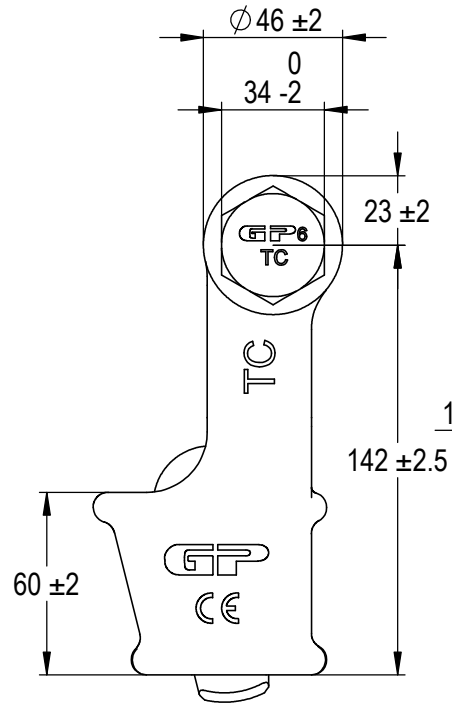

Green Pin® Open Wedge Socket BN
 Group : G-6423
 Part : SKGOW010SB
 MBL : 12t

SECTION A-A

We reserve the right to make amendments on specifications in this drawing without prior notification.

Rev.	Description	Date	Drawn
A	New layout markings	2020-11-1	D.L.
0	First Issue	2014-4-1	T.J.

Title **Green Pin® Open Wedge Socket BN**
Open wedge socket with safety bolt

Remark
 G-6423
 SKGOW010SB

P.O. Box 57, 3360 AB Sliedrecht (The Netherlands)
 Industrieweg 6, 3361 HJ Sliedrecht
 Tel. +31(0)184-413300 www.greenpin.com

Format	A4	
Scale	1:2.5	
Drawing number	6651	Rev. A