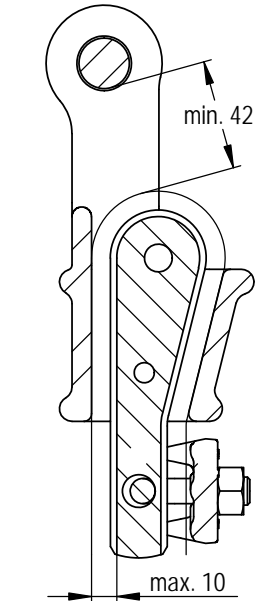

Green Pin® Open Long Wedge Socket BN
Group : G-6429
Part : SKGOW010SBL
MBL : 12t

1

2

3

4

1

2

3

4

SECTION A-A