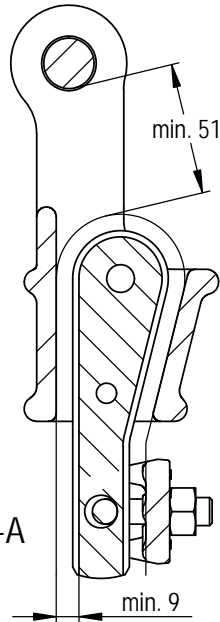

SECTION A-A

Rev.	Description	Date	Drawn
0	First Issue	2022/6/1	DL

Copyright by Van Beest B.V. moreover this document is the property of Van Beest B.V. This document or any part of it may neither be made known, copied or multiplied, nor used for any purpose other than that for which it is specifically furnished, without the prior written consent of Van Beest B.V.

Title	Green Pin® Open Long Wedge Socket BN	Remark	G-6429
	Open wedge socket with longer wedge, wire rope clip and safety bolt		SKGOW010SBL