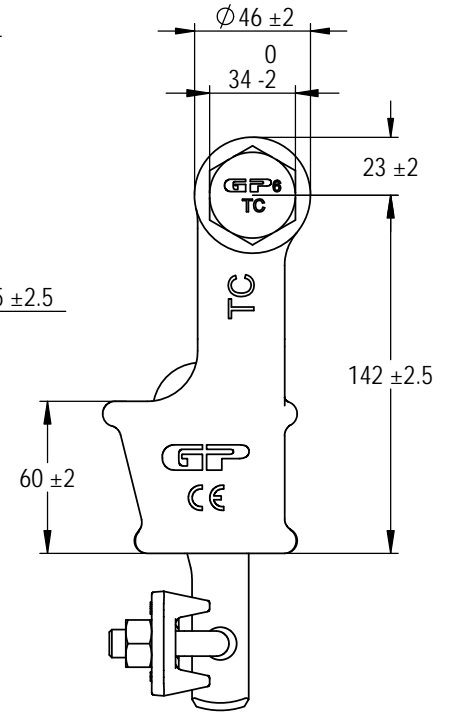

Rev.	Description	Date	Drawn
0	First Issue	2022/6/1	DL

Copyright by Van Beest B.V. moreover this document is the property of Van Beest B.V. This document or any part of it may neither be made known, copied or multiplied, nor used for any purpose other than that for which it is specifically furnished, without the prior written consent of Van Beest B.V.

Title	Green Pin® Open Long Wedge Socket BN	Remark	G-6429
	Open wedge socket with longer wedge, wire rope clip and safety bolt		SKGOW010SBL