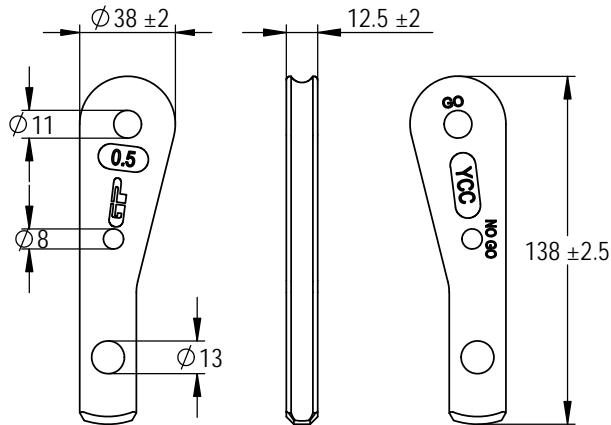

Rev.	Description	Date	Drawn
0	First Issue	2022/6/1	DL

Copyright by Van Beest B.V. moreover this document is the property of Van Beest B.V. This document or any part of it may neither be made known, copied or multiplied, nor used for any purpose other than that for which it is specifically furnished, without the prior written consent of Van Beest B.V.

Title	Green Pin® Open Long Wedge Socket BN	Remark	G-6429
	Open wedge socket with longer wedge, wire rope clip and safety bolt		SKGOW010SBL