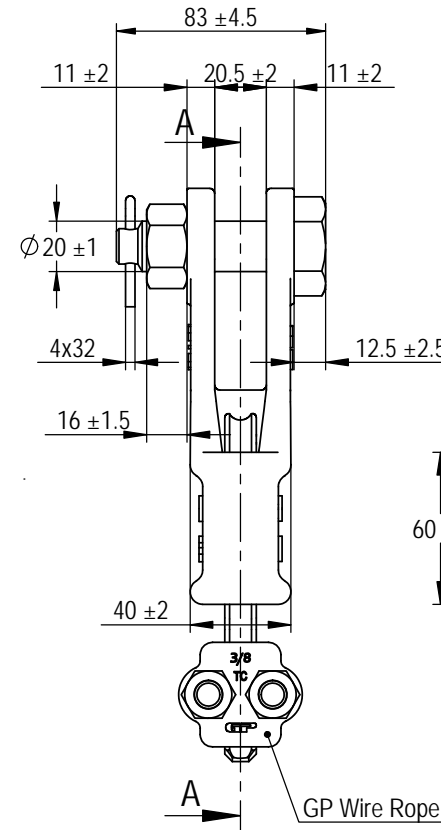

Rev.	Description	Date	Drawn
0	First Issue	2022/6/1	DL

Copyright by Van Beest B.V. moreover this document is the property of Van Beest B.V. This document or any part of it may neither be made known, copied or multiplied, nor used for any purpose other than that for which it is specifically furnished, without the prior written consent of Van Beest B.V.

Title	Green Pin® Open Long Wedge Socket BN	Remark	G-6429
	Open wedge socket with longer wedge, wire rope clip and safety bolt		SKGOW010SBL