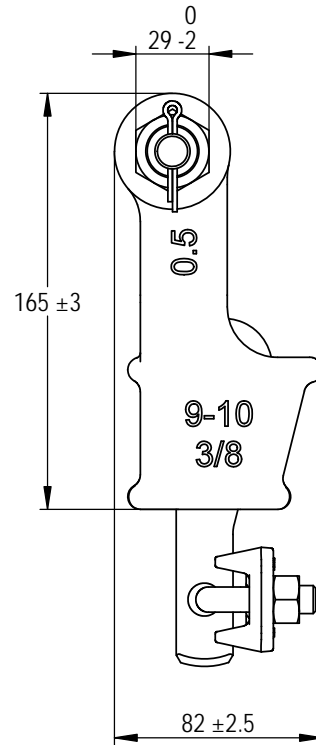

Rev.	Description	Date	Drawn
0	First Issue	2022/6/1	DL

Copyright by Van Beest B.V. moreover this document is the property of Van Beest B.V. This document or any part of it may neither be made known, copied or multiplied, nor used for any purpose other than that for which it is specifically furnished, without the prior written consent of Van Beest B.V.

Title	Green Pin® Open Long Wedge Socket BN	Remark	G-6429
	Open wedge socket with longer wedge, wire rope clip and safety bolt		SKGOW010SBL