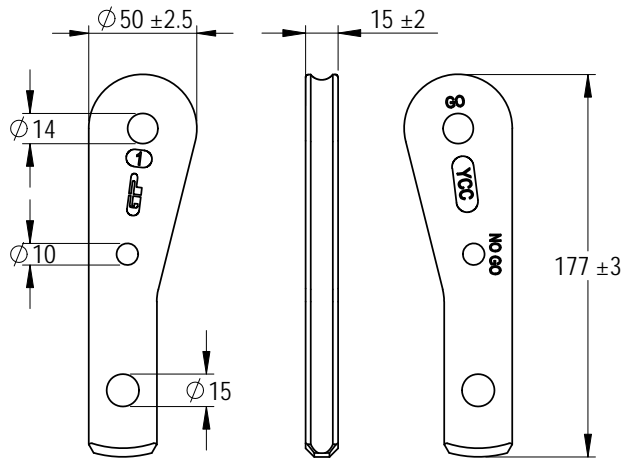

Green Pin® Open Long Wedge Socket CP
 Group : G-6419
 Part : SKGOW013L
 MBL : 20t

SECTION A-A

GP Wire Rope Clip 1/2" (12mm)

Rev.	Description	Date	Drawn
0	First Issue	2022/6/1	DL

Copyright by Van Beest B.V. moreover this document is the property of Van Beest B.V. This document or any part of it may neither be made known, copied or multiplied, nor used for any purpose other than that for which it is specifically furnished, without the prior written consent of Van Beest B.V.

Title **Green Pin® Open Long Wedge Socket CP**
 Open wedge socket with longer wedge, wire rope clip and cotter pin

Remark
 G-6419
 SKGOW013L

Green Pin®
 P.O. Box 57, 3360 AB Sliedrecht (The Netherlands)
 Industrieweg 6, 3361 HJ Sliedrecht
 Tel. +31(0)184-413300 www.greenpin.com

Format	A4	
Scale	1:3.5	
Drawing number	6671	Rev.
		0

We reserve the right to make amendments on specifications in this drawing without prior notification.