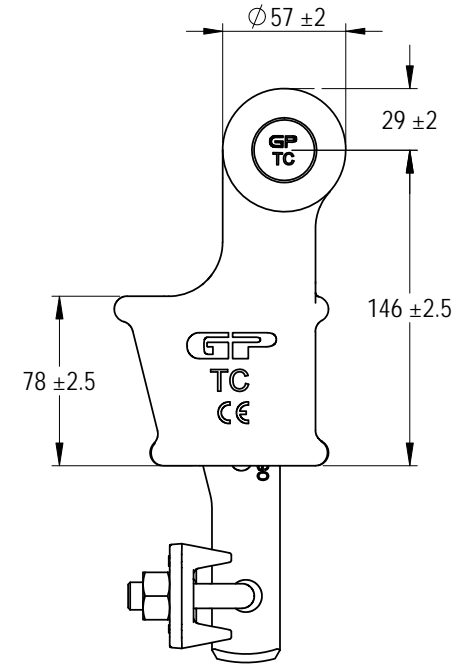

Green Pin® Open Long Wedge Socket CP
 Group : G-6419
 Part : SKGOW013L
 MBL : 20t

SECTION A-A

GP Wire Rope Clip 1/2" (12mm)

Rev.	Description	Date	Drawn
0	First Issue	2022/6/1	DL

Copyright by Van Beest B.V. moreover this document is the property of Van Beest B.V. This document or any part of it may neither be made known, copied or multiplied, nor used for any purpose other than that for which it is specifically furnished, without the prior written consent of Van Beest B.V.

Title **Green Pin® Open Long Wedge Socket CP**
 Open wedge socket with longer wedge, wire rope clip and cotter pin

Remark
 G-6419
 SKGOW013L

Green Pin®
 P.O. Box 57, 3360 AB Sliedrecht (The Netherlands)
 Industrieweg 6, 3361 HJ Sliedrecht
 Tel. +31(0)184-413300 www.greenpin.com

Format	A4	
Scale	1:3.5	
Drawing number	6671	Rev.
		0

We reserve the right to make amendments on specifications in this drawing without prior notification.