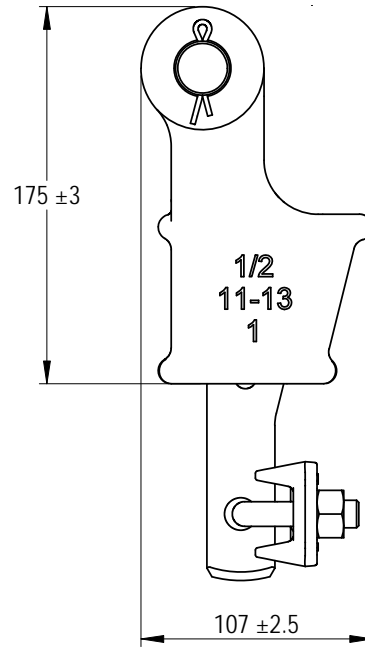

Green Pin® Open Long Wedge Socket CP
 Group : G-6419
 Part : SKGOW013L
 MBL : 20t

SECTION A-A

GP Wire Rope Clip 1/2" (12mm)

Rev.	Description	Date	Drawn
0	First Issue	2022/6/1	DL

Copyright by Van Beest B.V. moreover this document is the property of Van Beest B.V. This document or any part of it may neither be made known, copied or multiplied, nor used for any purpose other than that for which it is specifically furnished, without the prior written consent of Van Beest B.V.

Title **Green Pin® Open Long Wedge Socket CP**
 Open wedge socket with longer wedge, wire rope clip and cotter pin

Remark
 G-6419
 SKGOW013L

Green Pin®
 P.O. Box 57, 3360 AB Sliedrecht (The Netherlands)
 Industrieweg 6, 3361 HJ Sliedrecht
 Tel. +31(0)184-413300 www.greenpin.com

Format	A4	
Scale	1:3.5	
Drawing number	6671	Rev.
		0

We reserve the right to make amendments on specifications in this drawing without prior notification.