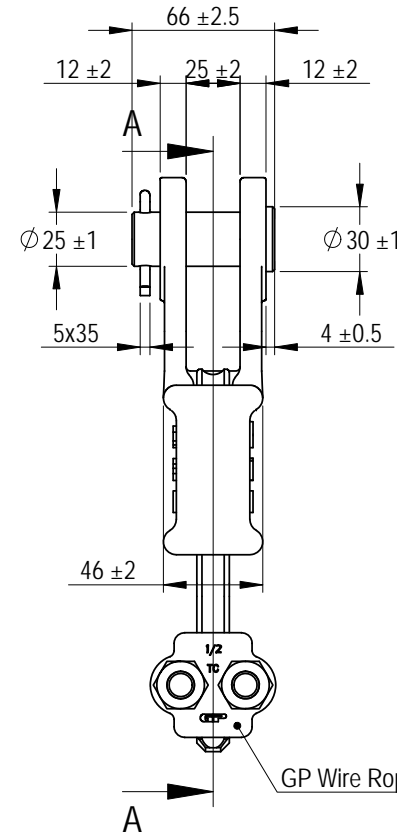

Green Pin® Open Long Wedge Socket CP
 Group : G-6419
 Part : SKGOW013L
 MBL : 20t

SECTION A-A

GP Wire Rope Clip 1/2" (12mm)

Rev.	Description	Date	Drawn
0	First Issue	2022/6/1	DL

Copyright by Van Beest B.V. moreover this document is the property of Van Beest B.V. This document or any part of it may neither be made known, copied or multiplied, nor used for any purpose other than that for which it is specifically furnished, without the prior written consent of Van Beest B.V.

Title **Green Pin® Open Long Wedge Socket CP**
 Open wedge socket with longer wedge, wire rope clip and cotter pin

Remark
 G-6419
 SKGOW013L

Green Pin®
 P.O. Box 57, 3360 AB Sliedrecht (The Netherlands)
 Industrieweg 6, 3361 HJ Sliedrecht
 Tel. +31(0)184-413300 www.greenpin.com

Format	A4	
Scale	1:3.5	
Drawing number	6671	Rev.
		0

We reserve the right to make amendments on specifications in this drawing without prior notification.