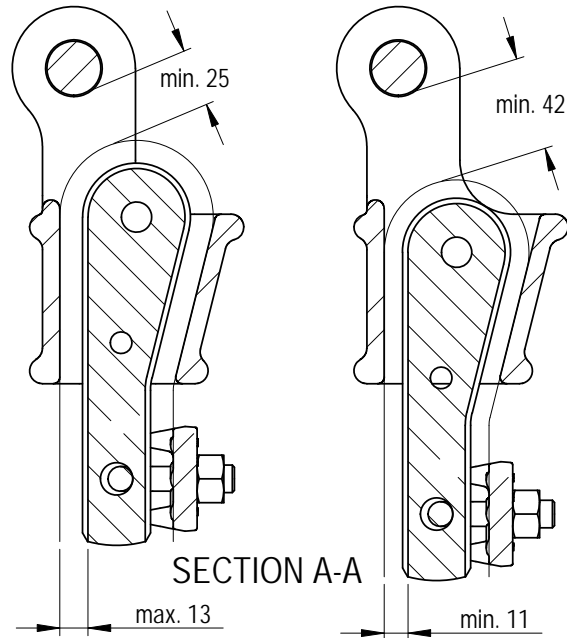

Green Pin® Open Long Wedge Socket CP
 Group : G-6419
 Part : SKGOW013L
 MBL : 20t

SECTION A-A

GP Wire Rope Clip 1/2" (12mm)

Rev.	Description	Date	Drawn
0	First Issue	2022/6/1	DL

Copyright by Van Beest B.V. moreover this document is the property of Van Beest B.V. This document or any part of it may neither be made known, copied or multiplied, nor used for any purpose other than that for which it is specifically furnished, without the prior written consent of Van Beest B.V.

Title **Green Pin® Open Long Wedge Socket CP**
 Open wedge socket with longer wedge, wire rope clip and cotter pin

Remark
 G-6419
 SKGOW013L

Green Pin®
 P.O. Box 57, 3360 AB Sliedrecht (The Netherlands)
 Industrieweg 6, 3361 HJ Sliedrecht
 Tel. +31(0)184-413300 www.greenpin.com

Format	A4	
Scale	1:3.5	
Drawing number	6671	Rev.
		0

We reserve the right to make amendments on specifications in this drawing without prior notification.