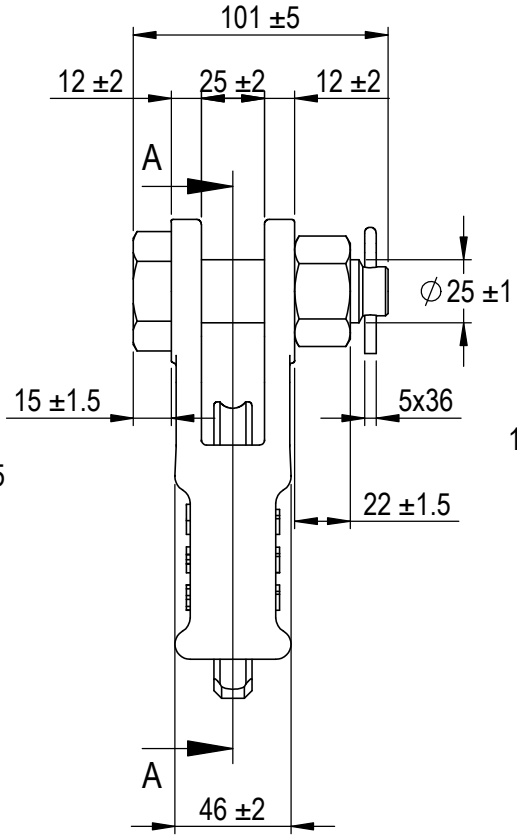

Green Pin® Open Wedge Socket BN
 Group : G-6423
 Part : SKGOW013SB
 MBL : 20t

SECTION A-A

| Rev. | Description | Date | Drawn |
|------|---------------------|-----------|-------|
| A | New layout markings | 2020-11-1 | D.L. |
| 0 | First Issue | 2013-4-1 | T.J. |

Title **Green Pin® Open Wedge Socket BN**
Open wedge socket with safety bolt

Remark
 G-6423
 SKGOW013SB

P.O. Box 57, 3360 AB Sliedrecht (The Netherlands)
 Industrieweg 6, 3361 HJ Sliedrecht
 Tel. +31(0)184-413300 www.greenpin.com

| | | |
|----------------|------|-----------|
| Format | A4 | |
| Scale | 1:3 | |
| Drawing number | 6652 | Rev. A |

We reserve the right to make amendments on specifications in this drawing without prior notification.