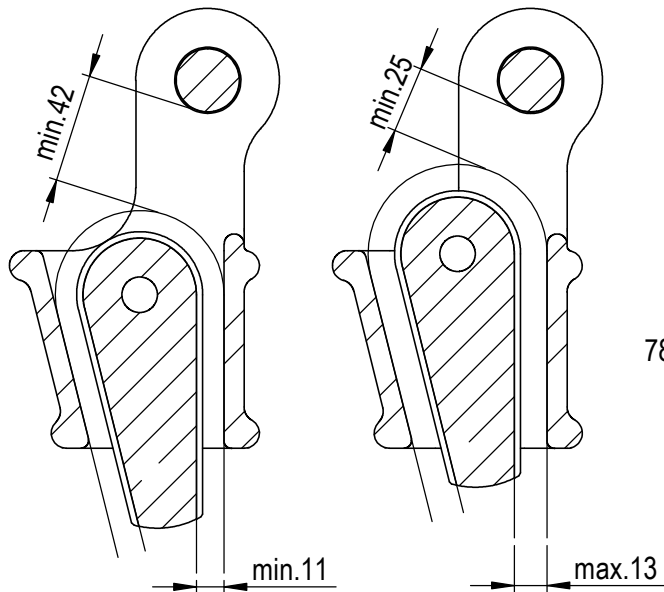

Green Pin® Open Wedge Socket BN
 Group : G-6423
 Part : SKGOW013SB
 MBL : 20t

SECTION A-A

| Rev. | Description | Date | Drawn |
|------|---------------------|-----------|-------|
| A | New layout markings | 2020-11-1 | D.L. |
| 0 | First Issue | 2013-4-1 | T.J. |

Title **Green Pin® Open Wedge Socket BN**
Open wedge socket with safety bolt

Remark
 G-6423
 SKGOW013SB

P.O. Box 57, 3360 AB Sliedrecht (The Netherlands)
 Industrieweg 6, 3361 HJ Sliedrecht
 Tel. +31(0)184-413300 www.greenpin.com

| | | |
|----------------|------|-----------|
| Format | A4 | |
| Scale | 1:3 | |
| Drawing number | 6652 | Rev. A |

We reserve the right to make amendments on specifications in this drawing without prior notification.