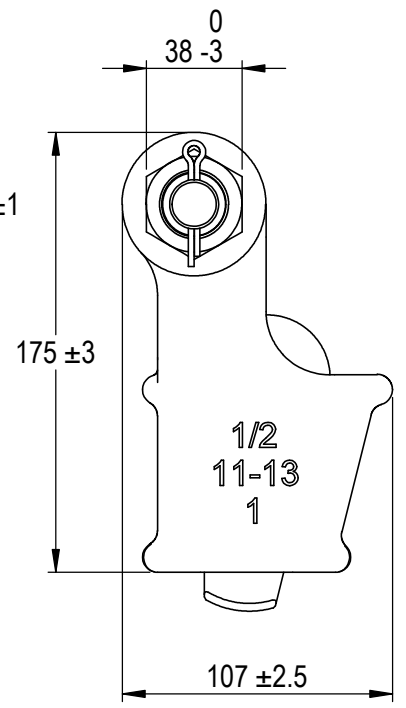

Green Pin® Open Wedge Socket BN
 Group : G-6423
 Part : SKGOW013SB
 MBL : 20t

SECTION A-A

| Rev. | Description | Date | Drawn |
|------|---------------------|-----------|-------|
| A | New layout markings | 2020-11-1 | D.L. |
| 0 | First Issue | 2013-4-1 | T.J. |

Title **Green Pin® Open Wedge Socket BN**
Open wedge socket with safety bolt

Remark
 G-6423
 SKGOW013SB

P.O. Box 57, 3360 AB Sliedrecht (The Netherlands)
 Industrieweg 6, 3361 HJ Sliedrecht
 Tel. +31(0)184-413300 www.greenpin.com

| | | |
|----------------|------|-----------|
| Format | A4 | |
| Scale | 1:3 | |
| Drawing number | 6652 | Rev. A |

We reserve the right to make amendments on specifications in this drawing without prior notification.