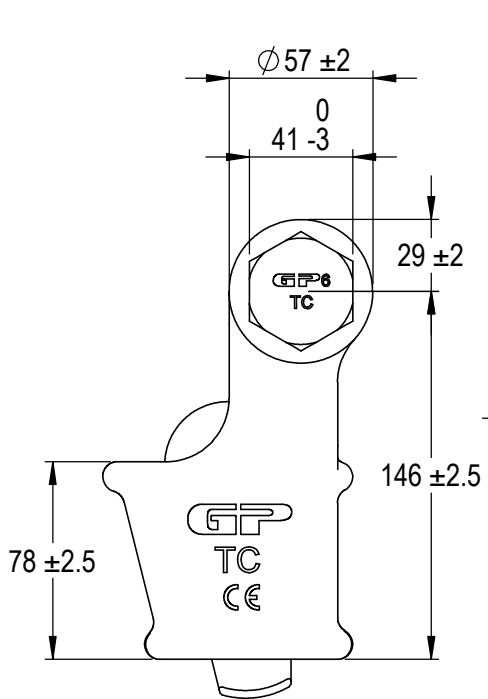

Green Pin® Open Wedge Socket BN
 Group : G-6423
 Part : SKGOW013SB
 MBL : 20t

SECTION A-A

| Rev. | Description | Date | Drawn |
|------|---------------------|-----------|-------|
| A | New layout markings | 2020-11-1 | D.L. |
| 0 | First Issue | 2013-4-1 | T.J. |

Title **Green Pin® Open Wedge Socket BN**
Open wedge socket with safety bolt

Remark
 G-6423
 SKGOW013SB

P.O. Box 57, 3360 AB Sliedrecht (The Netherlands)
 Industrieweg 6, 3361 HJ Sliedrecht
 Tel. +31(0)184-413300 www.greenpin.com

| | | |
|----------------|------|-----------|
| Format | A4 | |
| Scale | 1:3 | |
| Drawing number | 6652 | Rev. A |

We reserve the right to make amendments on specifications in this drawing without prior notification.