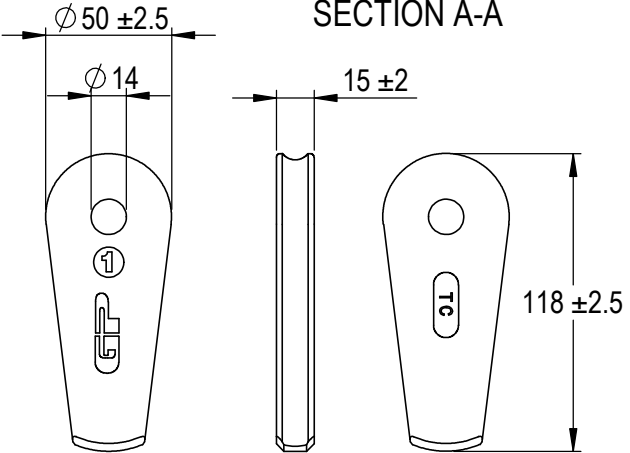

Green Pin® Open Wedge Socket BN
 Group : G-6423
 Part : SKGOW013SB
 MBL : 20t

SECTION A-A

| Rev. | Description | Date | Drawn |
|------|---------------------|-----------|-------|
| A | New layout markings | 2020-11-1 | D.L. |
| 0 | First Issue | 2013-4-1 | T.J. |

Title **Green Pin® Open Wedge Socket BN**
Open wedge socket with safety bolt

Remark
 G-6423
 SKGOW013SB

P.O. Box 57, 3360 AB Sliedrecht (The Netherlands)
 Industrieweg 6, 3361 HJ Sliedrecht
 Tel. +31(0)184-413300 www.greenpin.com

| | | |
|----------------|------|-----------|
| Format | A4 | |
| Scale | 1:3 | |
| Drawing number | 6652 | Rev. A |

We reserve the right to make amendments on specifications in this drawing without prior notification.