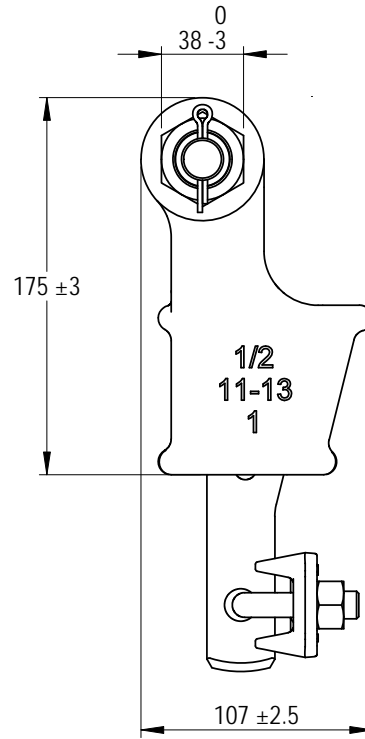

Green Pin® Open Long Wedge Socket BN
 Group : G-6429
 Part : SKGOW013SBL
 MBL : 20t

SECTION A-A

GP Wire Rope Clip 1/2" (12mm)

Rev.	Description	Date	Drawn
0	First Issue	2022/6/1	DL

Copyright by Van Beest B.V. moreover this document is the property of Van Beest B.V. This document or any part of it may neither be made known, copied or multiplied, nor used for any purpose other than that for which it is specifically furnished, without the prior written consent of Van Beest B.V.

Title **Green Pin® Open Long Wedge Socket BN**
 Open wedge socket with longer wedge, wire rope clip and safety bolt

Remark
 G-6429
 SKGOW013SBL

P.O. Box 57, 3360 AB Sliedrecht (The Netherlands)
 Industrieweg 6, 3361 HJ Sliedrecht
 Tel. +31(0)184-413300 www.greenpin.com

Format **A4**
 Scale **1:3.5**

Drawing number **6681** Rev. **0**

We reserve the right to make amendments on specifications in this drawing without prior notification.