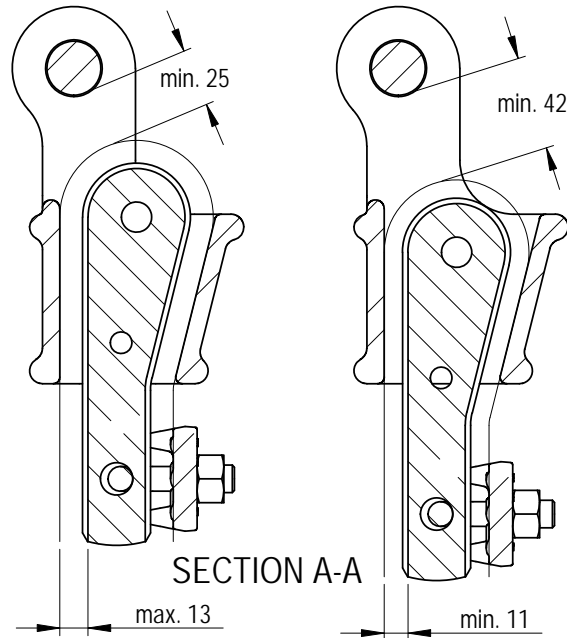

Green Pin® Open Long Wedge Socket BN
 Group : G-6429
 Part : SKGOW013SBL
 MBL : 20t

SECTION A-A

GP Wire Rope Clip 1/2" (12mm)

Rev.	Description	Date	Drawn
0	First Issue	2022/6/1	DL

Copyright by Van Beest B.V. moreover this document is the property of Van Beest B.V. This document or any part of it may neither be made known, copied or multiplied, nor used for any purpose other than that for which it is specifically furnished, without the prior written consent of Van Beest B.V.

Title **Green Pin® Open Long Wedge Socket BN**
 Open wedge socket with longer wedge, wire rope clip and safety bolt

Remark
 G-6429
 SKGOW013SBL

P.O. Box 57, 3360 AB Sliedrecht (The Netherlands)
 Industrieweg 6, 3361 HJ Sliedrecht
 Tel. +31(0)184-413300 www.greenpin.com

Format **A4**
 Scale **1:3.5**

Drawing number **6681** Rev. **0**

We reserve the right to make amendments on specifications in this drawing without prior notification.