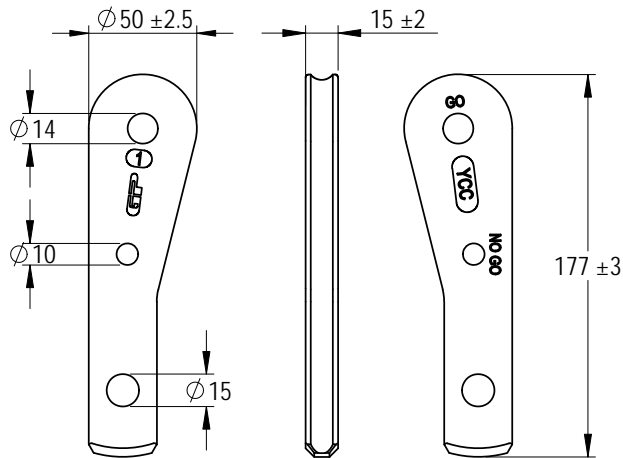

Green Pin® Open Long Wedge Socket BN
 Group : G-6429
 Part : SKGOW013SBL
 MBL : 20t

SECTION A-A

GP Wire Rope Clip 1/2" (12mm)

Rev.	Description	Date	Drawn
0	First Issue	2022/6/1	DL

Copyright by Van Beest B.V. moreover this document is the property of Van Beest B.V. This document or any part of it may neither be made known, copied or multiplied, nor used for any purpose other than that for which it is specifically furnished, without the prior written consent of Van Beest B.V.

Title **Green Pin® Open Long Wedge Socket BN**
 Open wedge socket with longer wedge, wire rope clip and safety bolt

Remark
 G-6429
 SKGOW013SBL

P.O. Box 57, 3360 AB Sliedrecht (The Netherlands)
 Industrieweg 6, 3361 HJ Sliedrecht
 Tel. +31(0)184-413300 www.greenpin.com

Format **A4**
 Scale **1:3.5**

Drawing number **6681** Rev. **0**

We reserve the right to make amendments on specifications in this drawing without prior notification.