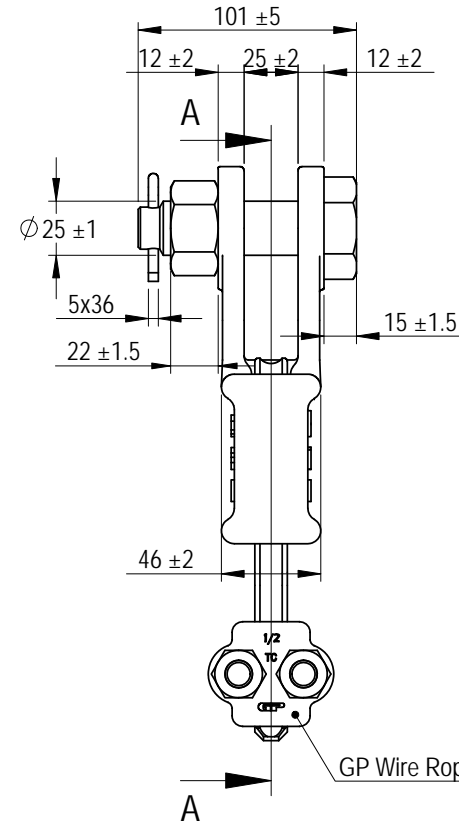

Green Pin® Open Long Wedge Socket BN
 Group : G-6429
 Part : SKGOW013SBL
 MBL : 20t

SECTION A-A

GP Wire Rope Clip 1/2" (12mm)

Rev.	Description	Date	Drawn
0	First Issue	2022/6/1	DL

Copyright by Van Beest B.V. moreover this document is the property of Van Beest B.V. This document or any part of it may neither be made known, copied or multiplied, nor used for any purpose other than that for which it is specifically furnished, without the prior written consent of Van Beest B.V.

Title **Green Pin® Open Long Wedge Socket BN**
 Open wedge socket with longer wedge, wire rope clip and safety bolt

Remark
 G-6429
 SKGOW013SBL

P.O. Box 57, 3360 AB Sliedrecht (The Netherlands)
 Industrieweg 6, 3361 HJ Sliedrecht
 Tel. +31(0)184-413300 www.greenpin.com

Format **A4**
 Scale **1:3.5**

Drawing number **6681** Rev. **0**

We reserve the right to make amendments on specifications in this drawing without prior notification.