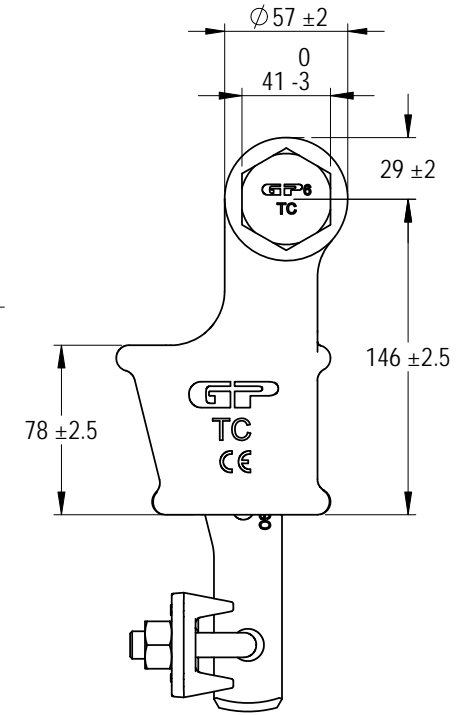

Green Pin® Open Long Wedge Socket BN
 Group : G-6429
 Part : SKGOW013SBL
 MBL : 20t

SECTION A-A

GP Wire Rope Clip 1/2" (12mm)

Rev.	Description	Date	Drawn
0	First Issue	2022/6/1	DL

Copyright by Van Beest B.V. moreover this document is the property of Van Beest B.V. This document or any part of it may neither be made known, copied or multiplied, nor used for any purpose other than that for which it is specifically furnished, without the prior written consent of Van Beest B.V.

Title **Green Pin® Open Long Wedge Socket BN**
 Open wedge socket with longer wedge, wire rope clip and safety bolt

Remark
 G-6429
 SKGOW013SBL

P.O. Box 57, 3360 AB Sliedrecht (The Netherlands)
 Industrieweg 6, 3361 HJ Sliedrecht
 Tel. +31(0)184-413300 www.greenpin.com

Format **A4**
 Scale **1:3.5**

Drawing number **6681** Rev. **0**

We reserve the right to make amendments on specifications in this drawing without prior notification.