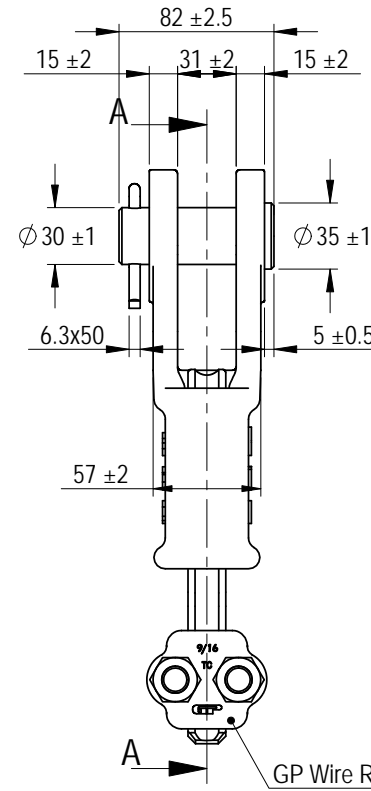

Green Pin® Open Long Wedge Socket CP
 Group : G-6419
 Part : SKGOW016L
 MBL : 25t

Rev.	Description	Date	Drawn
0	First Issue	2022/6/1	DL

Copyright by Van Beest B.V. moreover this document is the property of Van Beest B.V. This document or any part of it may neither be made known, copied or multiplied, nor used for any purpose other than that for which it is specifically furnished, without the prior written consent of Van Beest B.V.

Title **Green Pin® Open Long Wedge Socket CP**
 Open wedge socket with longer wedge, wire rope clip and cotter pin

Remark
 G-6419
 SKGOW016L

P.O. Box 57, 3360 AB Sliedrecht (The Netherlands)
 Industrieweg 6, 3361 HJ Sliedrecht
 Tel. +31(0)184-413300 www.greenpin.com

Format	A4	
Scale	1:4	
Drawing number	6672	Rev.
		0

We reserve the right to make amendments on specifications in this drawing without prior notification.