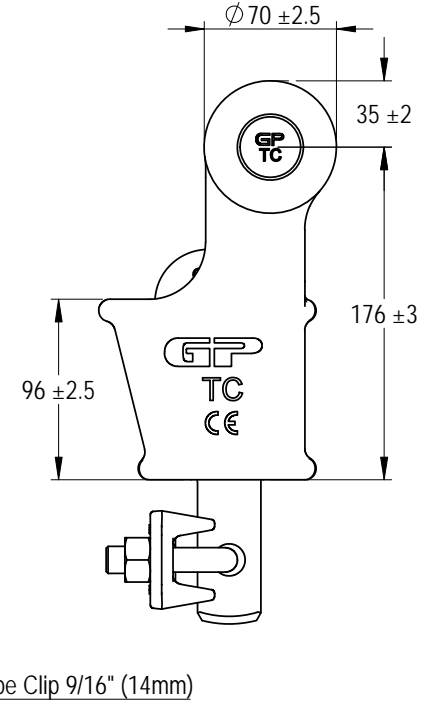

Green Pin® Open Long Wedge Socket CP
 Group : G-6419
 Part : SKGOW016L
 MBL : 25t

Rev.	Description	Date	Drawn
0	First Issue	2022/6/1	DL

Copyright by Van Beest B.V. moreover this document is the property of Van Beest B.V. This document or any part of it may neither be made known, copied or multiplied, nor used for any purpose other than that for which it is specifically furnished, without the prior written consent of Van Beest B.V.

Title **Green Pin® Open Long Wedge Socket CP**
 Open wedge socket with longer wedge, wire rope clip and cotter pin

Remark
 G-6419
 SKGOW016L

P.O. Box 57, 3360 AB Sliedrecht (The Netherlands)
 Industrieweg 6, 3361 HJ Sliedrecht
 Tel. +31(0)184-413300 www.greenpin.com

Format	A4	
Scale	1:4	
Drawing number	6672	Rev.
		0

We reserve the right to make amendments on specifications in this drawing without prior notification.