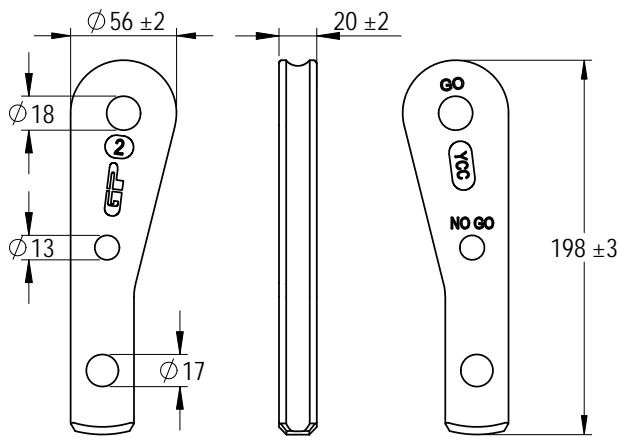

Green Pin® Open Long Wedge Socket CP
 Group : G-6419
 Part : SKGOW016L
 MBL : 25t

Rev.	Description	Date	Drawn
0	First Issue	2022/6/1	DL

Copyright by Van Beest B.V. moreover this document is the property of Van Beest B.V. This document or any part of it may neither be made known, copied or multiplied, nor used for any purpose other than that for which it is specifically furnished, without the prior written consent of Van Beest B.V.

Title **Green Pin® Open Long Wedge Socket CP**
 Open wedge socket with longer wedge, wire rope clip and cotter pin

Remark
 G-6419
 SKGOW016L

P.O. Box 57, 3360 AB Sliedrecht (The Netherlands)
 Industrieweg 6, 3361 HJ Sliedrecht
 Tel. +31(0)184-413300 www.greenpin.com

Format	A4	
Scale	1:4	
Drawing number	6672	Rev.
		0

We reserve the right to make amendments on specifications in this drawing without prior notification.