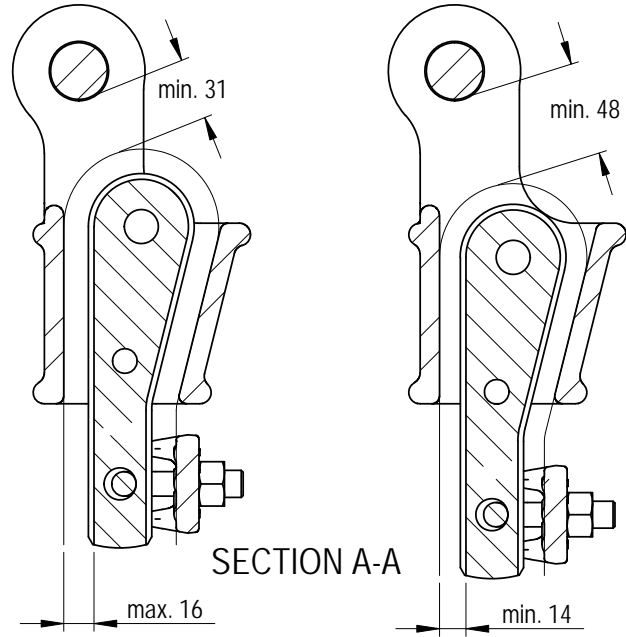

Green Pin® Open Long Wedge Socket CP
 Group : G-6419
 Part : SKGOW016L
 MBL : 25t

Rev.	Description	Date	Drawn
0	First Issue	2022/6/1	DL

Copyright by Van Beest B.V. moreover this document is the property of Van Beest B.V. This document or any part of it may neither be made known, copied or multiplied, nor used for any purpose other than that for which it is specifically furnished, without the prior written consent of Van Beest B.V.

Title **Green Pin® Open Long Wedge Socket CP**
 Open wedge socket with longer wedge, wire rope clip and cotter pin

Remark
 G-6419
 SKGOW016L

P.O. Box 57, 3360 AB Sliedrecht (The Netherlands)
 Industrieweg 6, 3361 HJ Sliedrecht
 Tel. +31(0)184-413300 www.greenpin.com

Format	A4	
Scale	1:4	
Drawing number	6672	Rev.
		0

We reserve the right to make amendments on specifications in this drawing without prior notification.