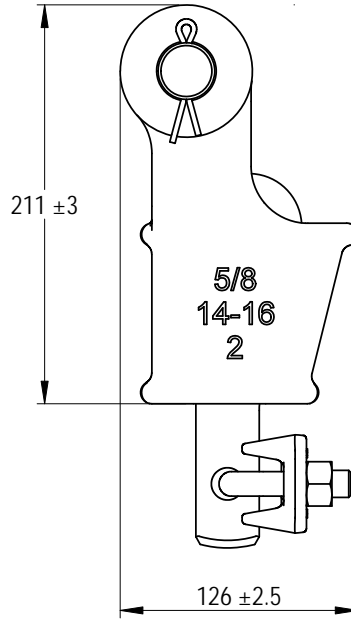

Green Pin® Open Long Wedge Socket CP
 Group : G-6419
 Part : SKGOW016L
 MBL : 25t

Rev.	Description	Date	Drawn
0	First Issue	2022/6/1	DL

Copyright by Van Beest B.V. moreover this document is the property of Van Beest B.V. This document or any part of it may neither be made known, copied or multiplied, nor used for any purpose other than that for which it is specifically furnished, without the prior written consent of Van Beest B.V.

Title **Green Pin® Open Long Wedge Socket CP**
 Open wedge socket with longer wedge, wire rope clip and cotter pin

Remark
 G-6419
 SKGOW016L

P.O. Box 57, 3360 AB Sliedrecht (The Netherlands)
 Industrieweg 6, 3361 HJ Sliedrecht
 Tel. +31(0)184-413300 www.greenpin.com

Format	A4	
Scale	1:4	
Drawing number	6672	Rev.
		0

We reserve the right to make amendments on specifications in this drawing without prior notification.