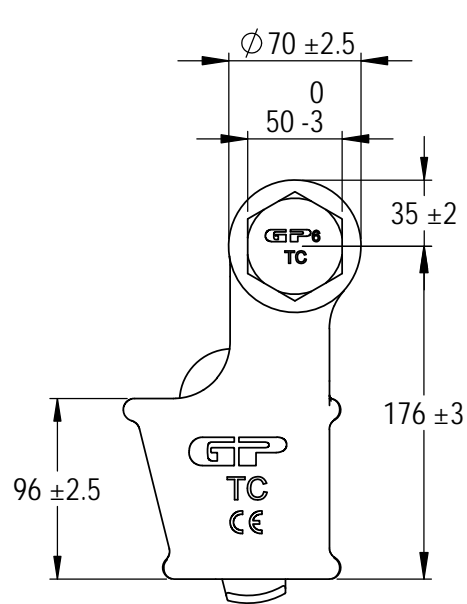

Green Pin® Open Wedge Socket BN
 Group : G-6423
 Part : SKGOW016SB
 MBL : 25t

SECTION A-A

Rev.	Description	Date	Drawn
A	New layout markings	2020-11-1	D.L.
0	First Issue	2014-4-1	T.J.

Copyright by Van Beest B.V. moreover this document is the property of Van Beest B.V. This document or any part of it may neither be made known, copied or multiplied, nor used for any purpose other than that for which it is specifically furnished, without the prior written consent of Van Beest B.V.

Title **Green Pin® Open Wedge Socket BN**
Open wedge socket with safety bolt

Remark
 G-6423
 SKGOW016SB

P.O. Box 57, 3360 AB Sliedrecht (The Netherlands)
 Industrieweg 6, 3361 HJ Sliedrecht
 Tel. +31(0)184-413300 www.greenpin.com

Format	A4	
Scale	1:4	
Drawing number	6653	Rev. A

We reserve the right to make amendments on specifications in this drawing without prior notification.