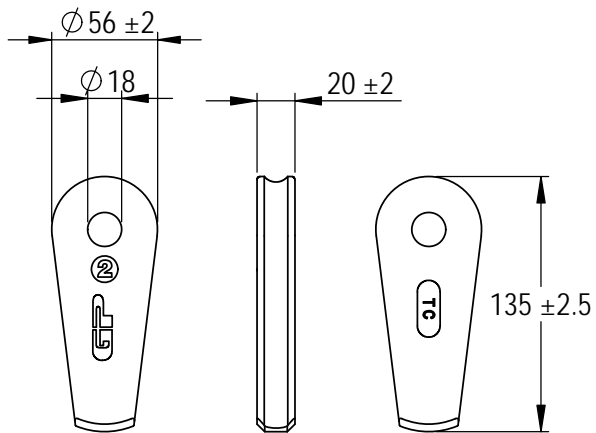

Green Pin® Open Wedge Socket BN
 Group : G-6423
 Part : SKGOW016SB
 MBL : 25t

SECTION A-A

Rev.	Description	Date	Drawn
A	New layout markings	2020-11-1	D.L.
0	First Issue	2014-4-1	T.J.

Copyright by Van Beest B.V. moreover this document is the property of Van Beest B.V. This document or any part of it may neither be made known, copied or multiplied, nor used for any purpose other than that for which it is specifically furnished, without the prior written consent of Van Beest B.V.

Title **Green Pin® Open Wedge Socket BN**
Open wedge socket with safety bolt

Remark
 G-6423
 SKGOW016SB

P.O. Box 57, 3360 AB Sliedrecht (The Netherlands)
 Industrieweg 6, 3361 HJ Sliedrecht
 Tel. +31(0)184-413300 www.greenpin.com

Format	A4	
Scale	1:4	
Drawing number	6653	Rev. A

We reserve the right to make amendments on specifications in this drawing without prior notification.