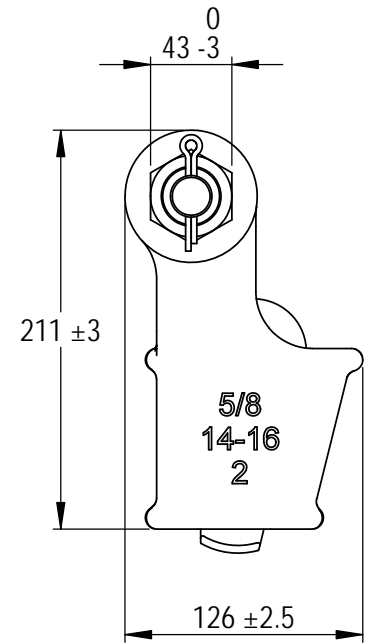

Green Pin® Open Wedge Socket BN
 Group : G-6423
 Part : SKGOW016SB
 MBL : 25t

SECTION A-A

Rev.	Description	Date	Drawn
A	New layout markings	2020-11-1	D.L.
0	First Issue	2014-4-1	T.J.

Copyright by Van Beest B.V. moreover this document is the property of Van Beest B.V. This document or any part of it may neither be made known, copied or multiplied, nor used for any purpose other than that for which it is specifically furnished, without the prior written consent of Van Beest B.V.

Title **Green Pin® Open Wedge Socket BN**
Open wedge socket with safety bolt

Remark
 G-6423
 SKGOW016SB

P.O. Box 57, 3360 AB Sliedrecht (The Netherlands)
 Industrieweg 6, 3361 HJ Sliedrecht
 Tel. +31(0)184-413300 www.greenpin.com

Format	A4	
Scale	1:4	
Drawing number	6653	Rev. A

We reserve the right to make amendments on specifications in this drawing without prior notification.