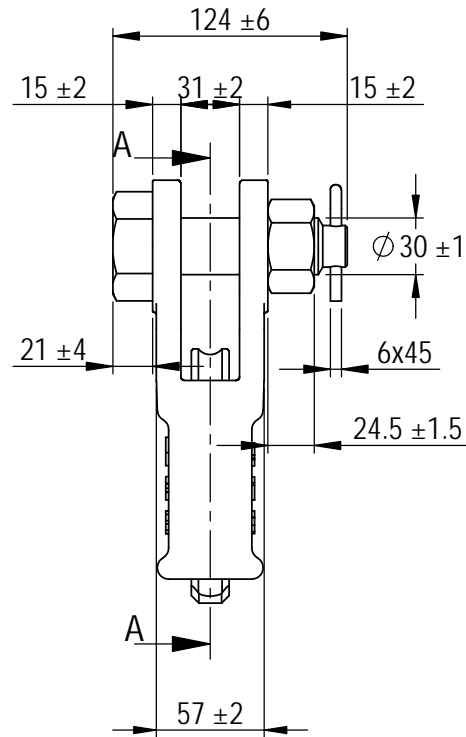

Green Pin® Open Wedge Socket BN
 Group : G-6423
 Part : SKGOW016SB
 MBL : 25t

SECTION A-A

Rev.	Description	Date	Drawn
A	New layout markings	2020-11-1	D.L.
0	First Issue	2014-4-1	T.J.

Copyright by Van Beest B.V. moreover this document is the property of Van Beest B.V. This document or any part of it may neither be made known, copied or multiplied, nor used for any purpose other than that for which it is specifically furnished, without the prior written consent of Van Beest B.V.

Title **Green Pin® Open Wedge Socket BN**
Open wedge socket with safety bolt

Remark
 G-6423
 SKGOW016SB

P.O. Box 57, 3360 AB Sliedrecht (The Netherlands)
 Industrieweg 6, 3361 HJ Sliedrecht
 Tel. +31(0)184-413300 www.greenpin.com

Format	A4	
Scale	1:4	
Drawing number	6653	Rev. A

We reserve the right to make amendments on specifications in this drawing without prior notification.