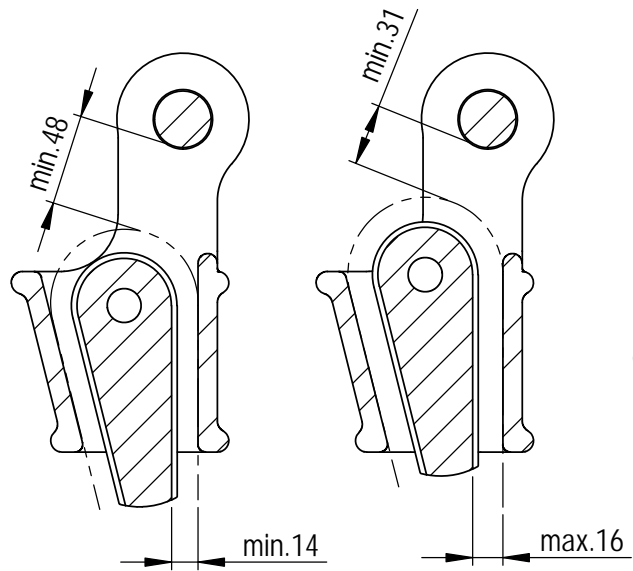

Green Pin® Open Wedge Socket BN
 Group : G-6423
 Part : SKGOW016SB
 MBL : 25t

SECTION A-A

Rev.	Description	Date	Drawn
A	New layout markings	2020-11-1	D.L.
0	First Issue	2014-4-1	T.J.

Copyright by Van Beest B.V. moreover this document is the property of Van Beest B.V. This document or any part of it may neither be made known, copied or multiplied, nor used for any purpose other than that for which it is specifically furnished, without the prior written consent of Van Beest B.V.

Title **Green Pin® Open Wedge Socket BN**
Open wedge socket with safety bolt

Remark
 G-6423
 SKGOW016SB

P.O. Box 57, 3360 AB Sliedrecht (The Netherlands)
 Industrieweg 6, 3361 HJ Sliedrecht
 Tel. +31(0)184-413300 www.greenpin.com

Format	A4	
Scale	1:4	
Drawing number	6653	Rev. A

We reserve the right to make amendments on specifications in this drawing without prior notification.