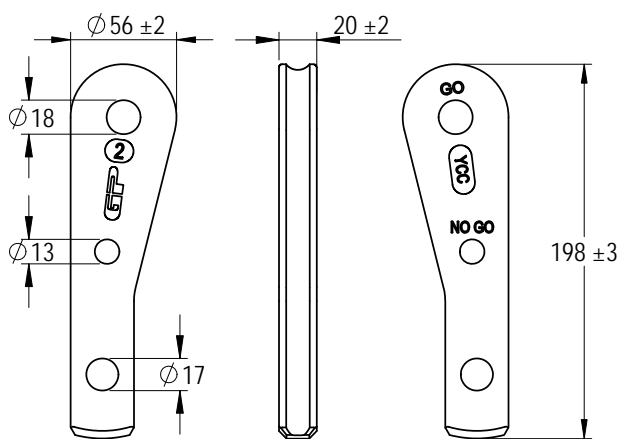

Green Pin® Open Long Wedge Socket BN
 Group : G-6429
 Part : SKGOW016SBL
 MBL : 25t

Rev.	Description	Date	Drawn
0	First Issue	2022/6/1	DL

Copyright by Van Beest B.V. moreover this document is the property of Van Beest B.V. This document or any part of it may neither be made known, copied or multiplied, nor used for any purpose other than that for which it is specifically furnished, without the prior written consent of Van Beest B.V.

Title **Green Pin® Open Long Wedge Socket BN**
 Open wedge socket with longer wedge, wire rope clip and safety bolt

Remark
 G-6429
 SKGOW016SBL

P.O. Box 57, 3360 AB Sliedrecht (The Netherlands)
 Industrieweg 6, 3361 HJ Sliedrecht
 Tel. +31(0)184-413300 www.greenpin.com

Format	A4	
Scale	1:4	
Drawing number	6682	Rev.
		0

We reserve the right to make amendments on specifications in this drawing without prior notification.