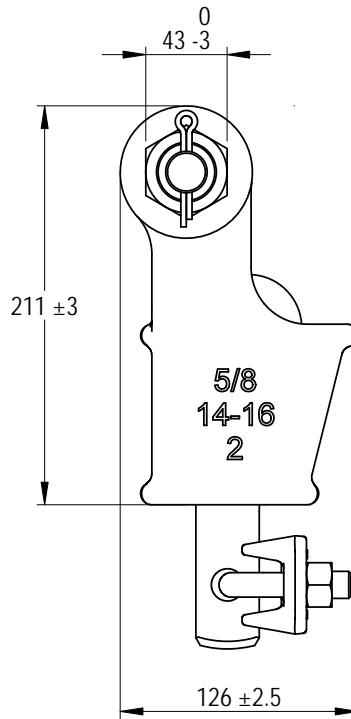

Green Pin® Open Long Wedge Socket BN
 Group : G-6429
 Part : SKGOW016SBL
 MBL : 25t

Rev.	Description	Date	Drawn
0	First Issue	2022/6/1	DL

Copyright by Van Beest B.V. moreover this document is the property of Van Beest B.V. This document or any part of it may neither be made known, copied or multiplied, nor used for any purpose other than that for which it is specifically furnished, without the prior written consent of Van Beest B.V.

Title **Green Pin® Open Long Wedge Socket BN**
 Open wedge socket with longer wedge, wire rope clip and safety bolt

Remark
 G-6429
 SKGOW016SBL

P.O. Box 57, 3360 AB Sliedrecht (The Netherlands)
 Industrieweg 6, 3361 HJ Sliedrecht
 Tel. +31(0)184-413300 www.greenpin.com

Format	A4	
Scale	1:4	
Drawing number	6682	Rev.
		0

We reserve the right to make amendments on specifications in this drawing without prior notification.