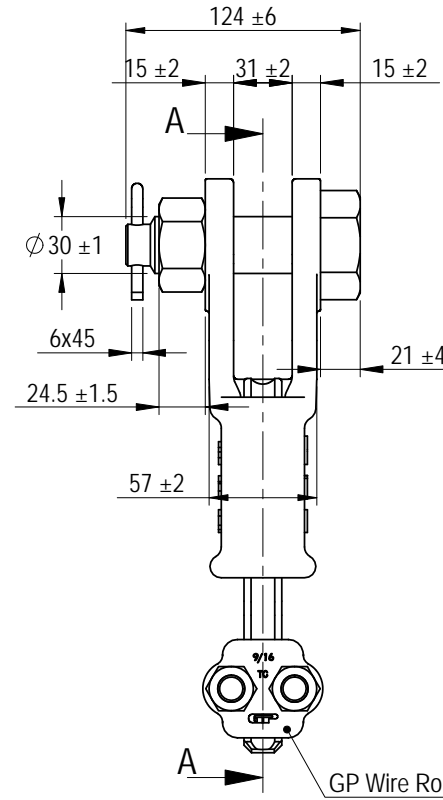

Green Pin® Open Long Wedge Socket BN
 Group : G-6429
 Part : SKGOW016SBL
 MBL : 25t

Rev.	Description	Date	Drawn
0	First Issue	2022/6/1	DL

Copyright by Van Beest B.V. moreover this document is the property of Van Beest B.V. This document or any part of it may neither be made known, copied or multiplied, nor used for any purpose other than that for which it is specifically furnished, without the prior written consent of Van Beest B.V.

Title **Green Pin® Open Long Wedge Socket BN**
 Open wedge socket with longer wedge, wire rope clip and safety bolt

Remark
 G-6429
 SKGOW016SBL

P.O. Box 57, 3360 AB Sliedrecht (The Netherlands)
 Industrieweg 6, 3361 HJ Sliedrecht
 Tel. +31(0)184-413300 www.greenpin.com

Format	A4	
Scale	1:4	
Drawing number	6682	Rev.
		0

We reserve the right to make amendments on specifications in this drawing without prior notification.