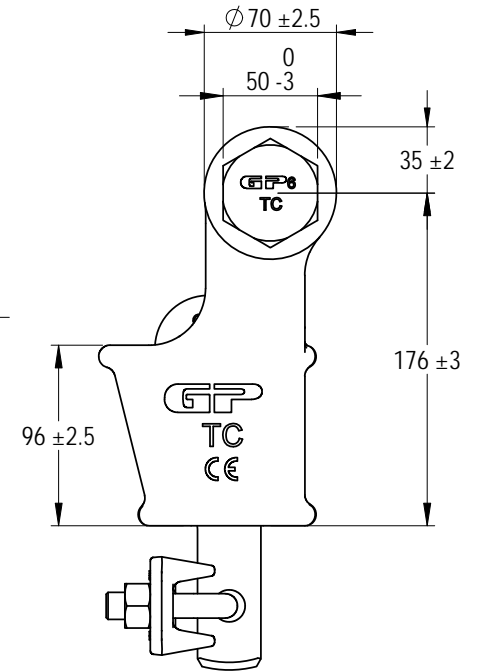

Green Pin® Open Long Wedge Socket BN
 Group : G-6429
 Part : SKGOW016SBL
 MBL : 25t

Rev.	Description	Date	Drawn
0	First Issue	2022/6/1	DL

Copyright by Van Beest B.V. moreover this document is the property of Van Beest B.V. This document or any part of it may neither be made known, copied or multiplied, nor used for any purpose other than that for which it is specifically furnished, without the prior written consent of Van Beest B.V.

Title **Green Pin® Open Long Wedge Socket BN**
 Open wedge socket with longer wedge, wire rope clip and safety bolt

Remark
 G-6429
 SKGOW016SBL

P.O. Box 57, 3360 AB Sliedrecht (The Netherlands)
 Industrieweg 6, 3361 HJ Sliedrecht
 Tel. +31(0)184-413300 www.greenpin.com

Format	A4	
Scale	1:4	
Drawing number	6682	Rev.
		0

We reserve the right to make amendments on specifications in this drawing without prior notification.