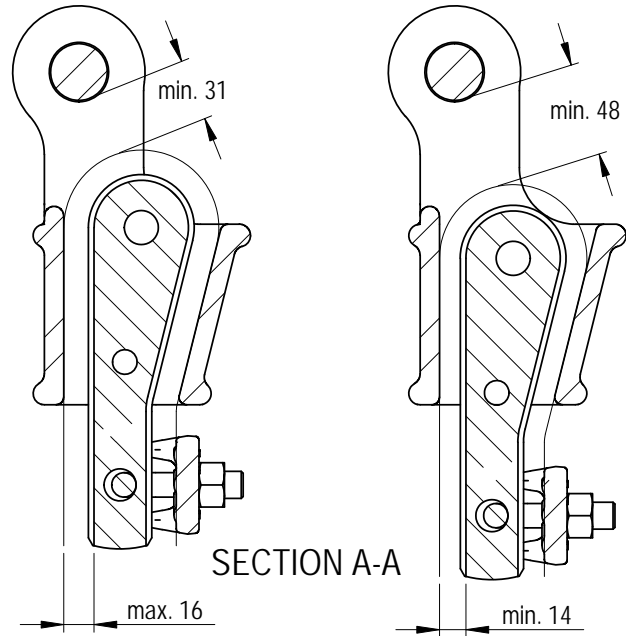

Green Pin® Open Long Wedge Socket BN
 Group : G-6429
 Part : SKGOW016SBL
 MBL : 25t

Rev.	Description	Date	Drawn
0	First Issue	2022/6/1	DL

Copyright by Van Beest B.V. moreover this document is the property of Van Beest B.V. This document or any part of it may neither be made known, copied or multiplied, nor used for any purpose other than that for which it is specifically furnished, without the prior written consent of Van Beest B.V.

Title **Green Pin® Open Long Wedge Socket BN**
 Open wedge socket with longer wedge, wire rope clip and safety bolt

Remark
 G-6429
 SKGOW016SBL

P.O. Box 57, 3360 AB Sliedrecht (The Netherlands)
 Industrieweg 6, 3361 HJ Sliedrecht
 Tel. +31(0)184-413300 www.greenpin.com

Format	A4	
Scale	1:4	
Drawing number	6682	Rev.
		0

We reserve the right to make amendments on specifications in this drawing without prior notification.