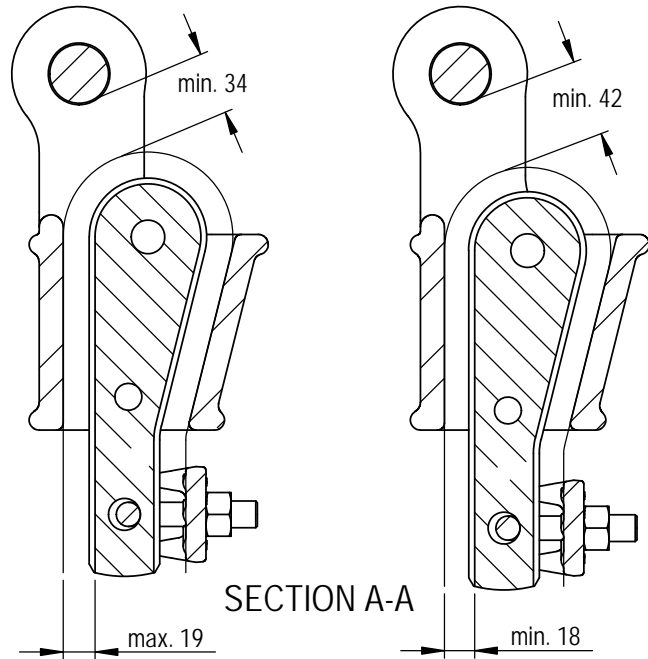

Green Pin® Open Long Wedge Socket CP  
 Group : G-6419  
 Part : SKGOW019L  
 MBL : 40t

|      |             |          |       |
|------|-------------|----------|-------|
| 0    | First Issue | 2022/6/1 | DL    |
| Rev. | Description | Date     | Drawn |

Title **Green Pin® Open Long Wedge Socket CP**  
 Open wedge socket with longer wedge, wire rope clip and cotter pin

Remark  
 G-6419  
 SKGOW019L

P.O. Box 57, 3360 AB Sliedrecht (The Netherlands)  
 Industrieweg 6, 3361 HJ Sliedrecht  
 Tel. +31(0)184-413300 www.greenpin.com

|                |       |      |
|----------------|-------|------|
| Format         | A4    |      |
| Scale          | 1:4.5 |      |
| Drawing number | 6673  | Rev. |
|                |       | 0    |