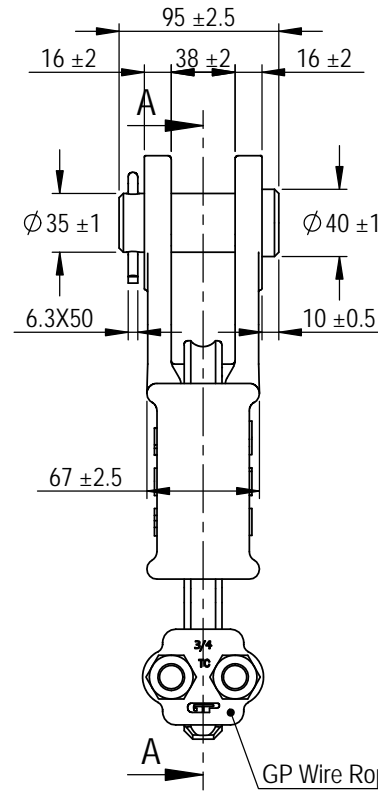

Green Pin® Open Long Wedge Socket CP  
 Group : G-6419  
 Part : SKGOW019L  
 MBL : 40t

|      |             |          |       |
|------|-------------|----------|-------|
| 0    | First Issue | 2022/6/1 | DL    |
| Rev. | Description | Date     | Drawn |

Title **Green Pin® Open Long Wedge Socket CP**  
 Open wedge socket with longer wedge, wire rope clip and cotter pin

Remark  
 G-6419  
 SKGOW019L

P.O. Box 57, 3360 AB Sliedrecht (The Netherlands)  
 Industrieweg 6, 3361 HJ Sliedrecht  
 Tel. +31(0)184-413300 www.greenpin.com

|                |       |      |
|----------------|-------|------|
| Format         | A4    |      |
| Scale          | 1:4.5 |      |
| Drawing number | 6673  | Rev. |
|                |       | 0    |