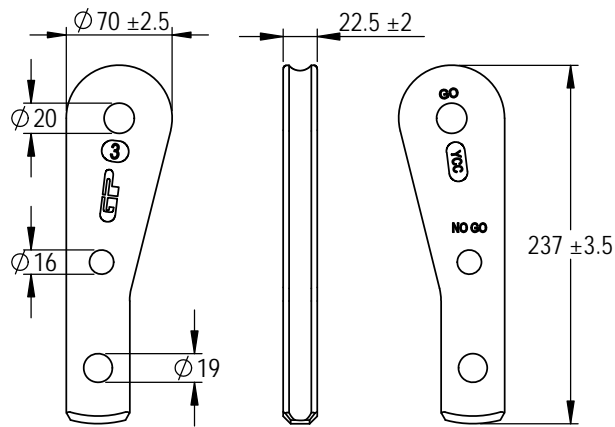

Green Pin® Open Long Wedge Socket CP  
 Group : G-6419  
 Part : SKGOW019L  
 MBL : 40t

|      |             |          |       |
|------|-------------|----------|-------|
| 0    | First Issue | 2022/6/1 | DL    |
| Rev. | Description | Date     | Drawn |

Title **Green Pin® Open Long Wedge Socket CP**  
 Open wedge socket with longer wedge, wire rope clip and cotter pin

Remark  
 G-6419  
 SKGOW019L

P.O. Box 57, 3360 AB Sliedrecht (The Netherlands)  
 Industrieweg 6, 3361 HJ Sliedrecht  
 Tel. +31(0)184-413300 www.greenpin.com

|                |       |      |
|----------------|-------|------|
| Format         | A4    |      |
| Scale          | 1:4.5 |      |
| Drawing number | 6673  | Rev. |
|                |       | 0    |