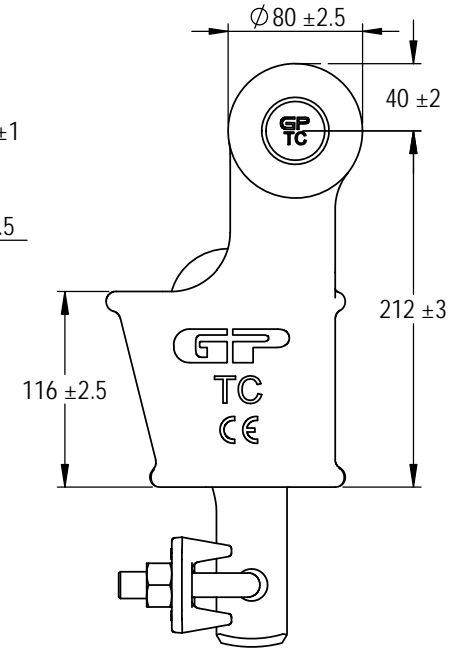

Green Pin® Open Long Wedge Socket CP  
 Group : G-6419  
 Part : SKGOW019L  
 MBL : 40t

|      |             |          |       |
|------|-------------|----------|-------|
| 0    | First Issue | 2022/6/1 | DL    |
| Rev. | Description | Date     | Drawn |

Title **Green Pin® Open Long Wedge Socket CP**  
 Open wedge socket with longer wedge, wire rope clip and cotter pin

Remark  
 G-6419  
 SKGOW019L

P.O. Box 57, 3360 AB Sliedrecht (The Netherlands)  
 Industrieweg 6, 3361 HJ Sliedrecht  
 Tel. +31(0)184-413300 www.greenpin.com

|                |       |      |
|----------------|-------|------|
| Format         | A4    |      |
| Scale          | 1:4.5 |      |
| Drawing number | 6673  | Rev. |
|                |       | 0    |