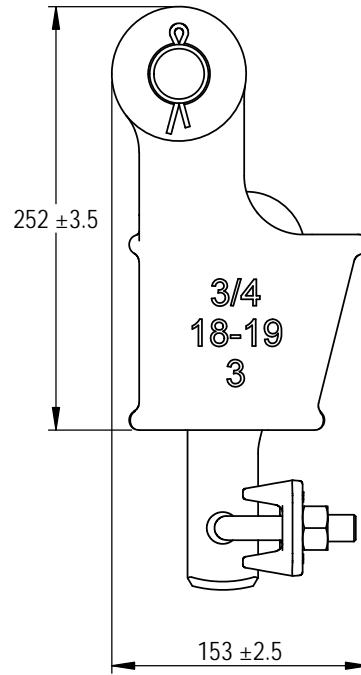

Green Pin® Open Long Wedge Socket CP  
 Group : G-6419  
 Part : SKGOW019L  
 MBL : 40t

|      |             |          |       |
|------|-------------|----------|-------|
| 0    | First Issue | 2022/6/1 | DL    |
| Rev. | Description | Date     | Drawn |

Title **Green Pin® Open Long Wedge Socket CP**  
 Open wedge socket with longer wedge, wire rope clip and cotter pin

Remark  
 G-6419  
 SKGOW019L

P.O. Box 57, 3360 AB Sliedrecht (The Netherlands)  
 Industrieweg 6, 3361 HJ Sliedrecht  
 Tel. +31(0)184-413300 www.greenpin.com

|                |       |      |
|----------------|-------|------|
| Format         | A4    |      |
| Scale          | 1:4.5 |      |
| Drawing number | 6673  | Rev. |
|                |       | 0    |