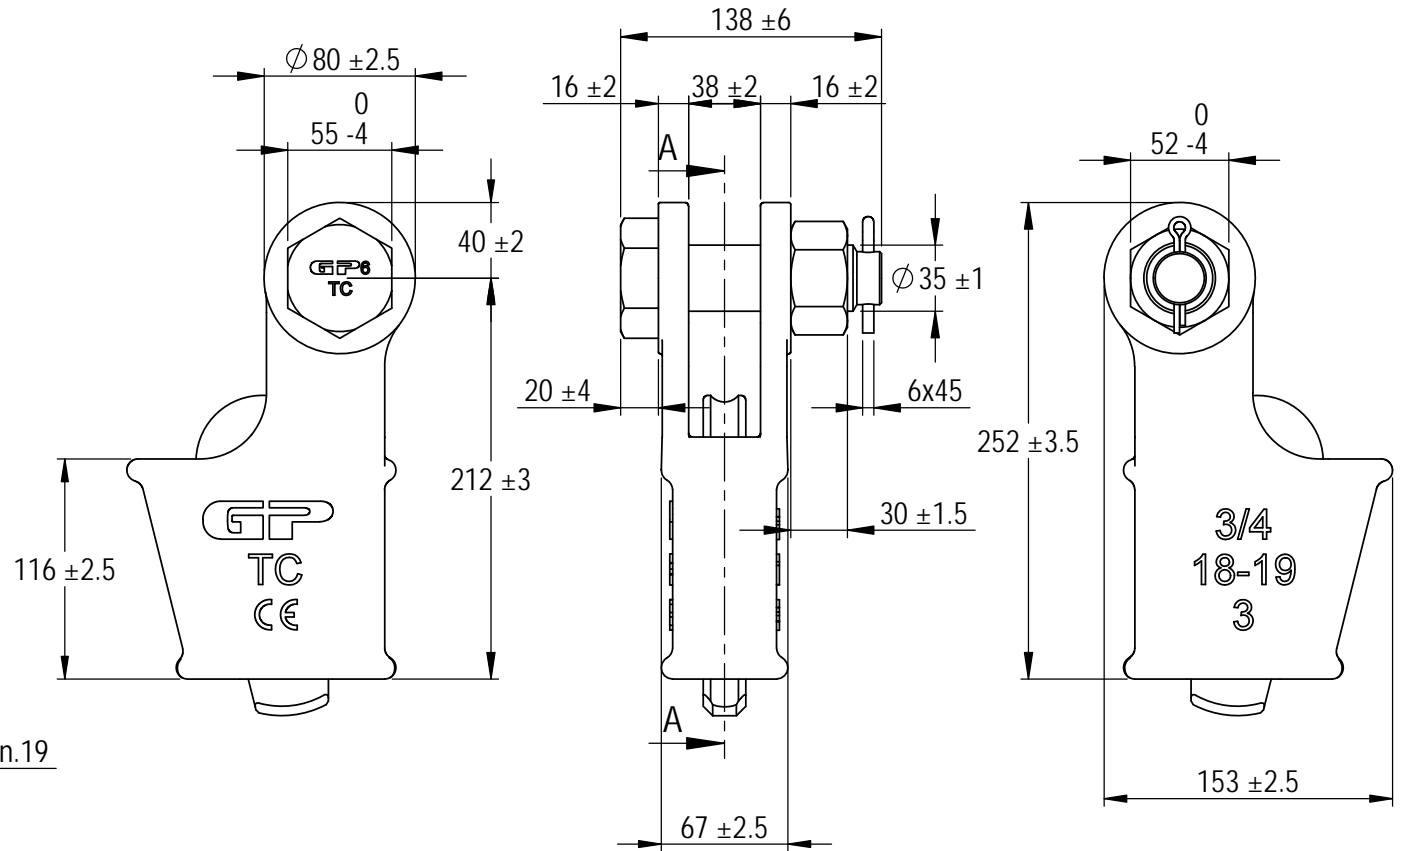

Green Pin® Open Wedge Socket BN  
 Group : G-6423  
 Part : SKGOW019SB  
 MBL : 40t

SECTION A-A

Rev.	Description	Date	Drawn
A	New layout markings	2020-11-1	D.L.
0	First Issue	2014-4-1	T.J.

Copyright by Van Beest B.V. moreover this document is the property of Van Beest B.V. This document or any part of it may neither be made known, copied or multiplied, nor used for any purpose other than that for which it is specifically furnished, without the prior written consent of Van Beest B.V.

Title **Green Pin® Open Wedge Socket BN**  
**Open wedge socket with safety bolt**

Remark  
 G-6423  
 SKGOW019SB

**Green Pin®**  
 P.O. Box 57, 3360 AB Sliedrecht (The Netherlands)  
 Industrieweg 6, 3361 HJ Sliedrecht  
 Tel. +31(0)184-413300 www.greenpin.com

Format	A4	
Scale	1:4	
Drawing number	6654	Rev. A

We reserve the right to make amendments on specifications in this drawing without prior notification.