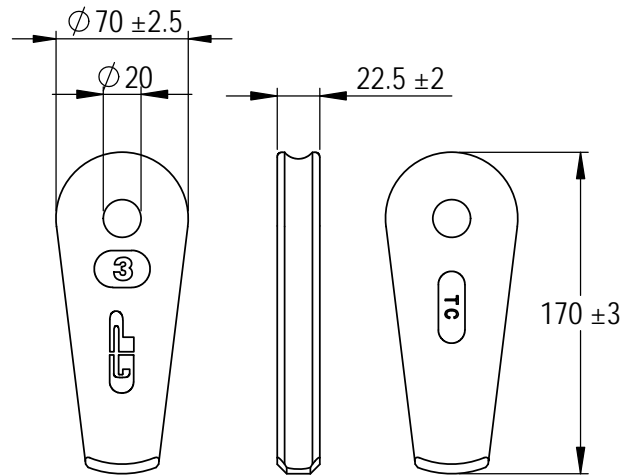

Green Pin® Open Wedge Socket BN  
 Group : G-6423  
 Part : SKGOW019SB  
 MBL : 40t

SECTION A-A

Rev.	Description	Date	Drawn
A	New layout markings	2020-11-1	D.L.
0	First Issue	2014-4-1	T.J.

Copyright by Van Beest B.V. moreover this document is the property of Van Beest B.V. This document or any part of it may neither be made known, copied or multiplied, nor used for any purpose other than that for which it is specifically furnished, without the prior written consent of Van Beest B.V.

Title **Green Pin® Open Wedge Socket BN**  
**Open wedge socket with safety bolt**

Remark  
 G-6423  
 SKGOW019SB

**Green Pin®**  
 P.O. Box 57, 3360 AB Sliedrecht (The Netherlands)  
 Industrieweg 6, 3361 HJ Sliedrecht  
 Tel. +31(0)184-413300 www.greenpin.com

Format	A4	
Scale	1:4	
Drawing number	6654	Rev. A

We reserve the right to make amendments on specifications in this drawing without prior notification.