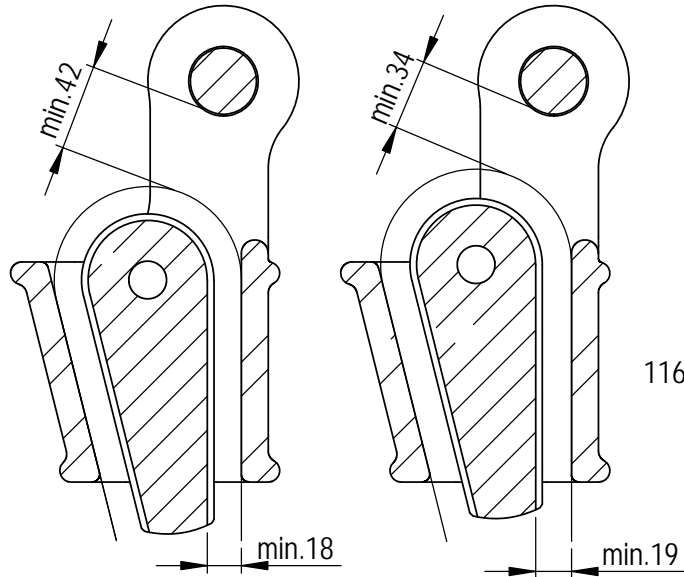

Green Pin® Open Wedge Socket BN  
 Group : G-6423  
 Part : SKGOW019SB  
 MBL : 40t

SECTION A-A

Rev.	Description	Date	Drawn
A	New layout markings	2020-11-1	D.L.
0	First Issue	2014-4-1	T.J.

Copyright by Van Beest B.V. moreover this document is the property of Van Beest B.V. This document or any part of it may neither be made known, copied or multiplied, nor used for any purpose other than that for which it is specifically furnished, without the prior written consent of Van Beest B.V.

Title **Green Pin® Open Wedge Socket BN**  
**Open wedge socket with safety bolt**

Remark  
 G-6423  
 SKGOW019SB

**Green Pin®**  
 P.O. Box 57, 3360 AB Sliedrecht (The Netherlands)  
 Industrieweg 6, 3361 HJ Sliedrecht  
 Tel. +31(0)184-413300 www.greenpin.com

Format	A4	
Scale	1:4	
Drawing number	6654	Rev. A

We reserve the right to make amendments on specifications in this drawing without prior notification.