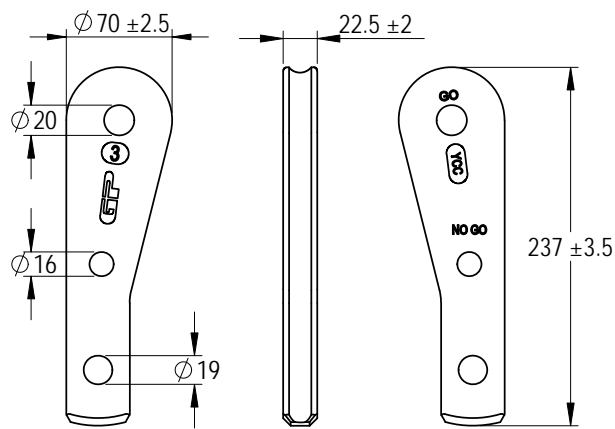

Green Pin® Open Long Wedge Socket BN  
 Group : G-6429  
 Part : SKGOW019SBL  
 MBL : 40t

0	First Issue	2022/6/1	DL
Rev.	Description	Date	Drawn

Copyright by Van Beest B.V. moreover this document is the property of Van Beest B.V. This document or any part of it may neither be made known, copied or multiplied, nor used for any purpose other than that for which it is specifically furnished, without the prior written consent of Van Beest B.V.

Title **Green Pin® Open Long Wedge Socket BN**  
 Open wedge socket with longer wedge, wire rope clip and safety bolt

Remark  
 G-6429  
 SKGOW019SBL

P.O. Box 57, 3360 AB Sliedrecht (The Netherlands)  
 Industrieweg 6, 3361 HJ Sliedrecht  
 Tel. +31(0)184-413300 www.greenpin.com

Format	A4		
Scale	1:4.5		
Drawing number	6683	Rev.	0

We reserve the right to make amendments on specifications in this drawing without prior notification.