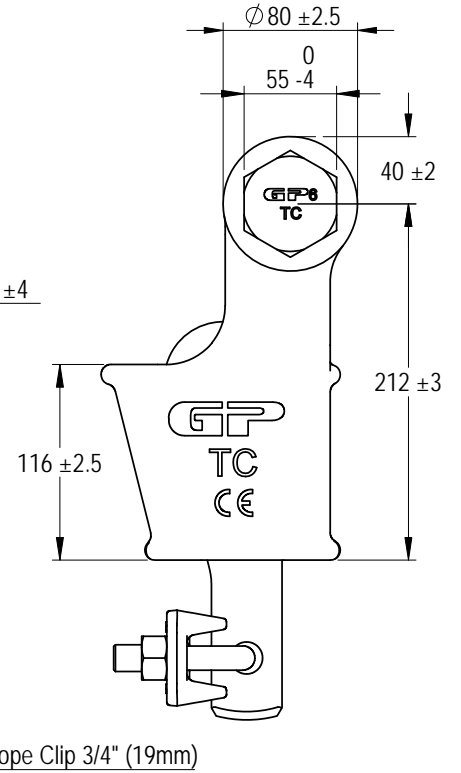

Green Pin® Open Long Wedge Socket BN  
 Group : G-6429  
 Part : SKGOW019SBL  
 MBL : 40t

0	First Issue	2022/6/1	DL
Rev.	Description	Date	Drawn

Copyright by Van Beest B.V. moreover this document is the property of Van Beest B.V. This document or any part of it may neither be made known, copied or multiplied, nor used for any purpose other than that for which it is specifically furnished, without the prior written consent of Van Beest B.V.

Title **Green Pin® Open Long Wedge Socket BN**  
 Open wedge socket with longer wedge, wire rope clip and safety bolt

Remark  
 G-6429  
 SKGOW019SBL

P.O. Box 57, 3360 AB Sliedrecht (The Netherlands)  
 Industrieweg 6, 3361 HJ Sliedrecht  
 Tel. +31(0)184-413300 www.greenpin.com

Format	A4		
Scale	1:4.5		
Drawing number	6683	Rev.	0

We reserve the right to make amendments on specifications in this drawing without prior notification.