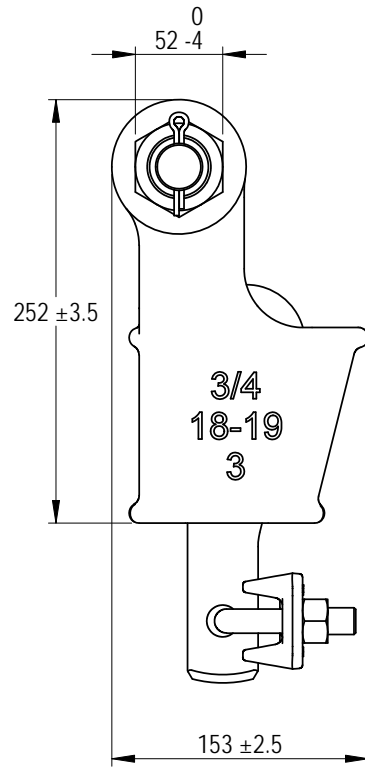

Green Pin® Open Long Wedge Socket BN  
 Group : G-6429  
 Part : SKGOW019SBL  
 MBL : 40t

0	First Issue	2022/6/1	DL
Rev.	Description	Date	Drawn

Copyright by Van Beest B.V. moreover this document is the property of Van Beest B.V. This document or any part of it may neither be made known, copied or multiplied, nor used for any purpose other than that for which it is specifically furnished, without the prior written consent of Van Beest B.V.

Title **Green Pin® Open Long Wedge Socket BN**  
 Open wedge socket with longer wedge, wire rope clip and safety bolt

Remark  
 G-6429  
 SKGOW019SBL

P.O. Box 57, 3360 AB Sliedrecht (The Netherlands)  
 Industrieweg 6, 3361 HJ Sliedrecht  
 Tel. +31(0)184-413300 www.greenpin.com

Format	A4		
Scale	1:4.5		
Drawing number	6683	Rev.	0

We reserve the right to make amendments on specifications in this drawing without prior notification.