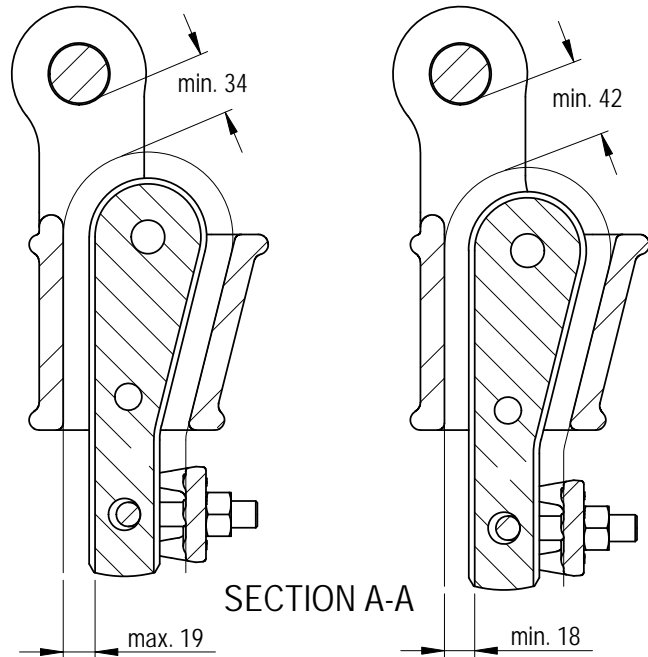

Green Pin® Open Long Wedge Socket BN  
 Group : G-6429  
 Part : SKGOW019SBL  
 MBL : 40t

0	First Issue	2022/6/1	DL
Rev.	Description	Date	Drawn

Copyright by Van Beest B.V. moreover this document is the property of Van Beest B.V. This document or any part of it may neither be made known, copied or multiplied, nor used for any purpose other than that for which it is specifically furnished, without the prior written consent of Van Beest B.V.

Title **Green Pin® Open Long Wedge Socket BN**  
 Open wedge socket with longer wedge, wire rope clip and safety bolt

Remark  
 G-6429  
 SKGOW019SBL

P.O. Box 57, 3360 AB Sliedrecht (The Netherlands)  
 Industrieweg 6, 3361 HJ Sliedrecht  
 Tel. +31(0)184-413300 www.greenpin.com

Format	A4		
Scale	1:4.5		
Drawing number	6683	Rev.	0

We reserve the right to make amendments on specifications in this drawing without prior notification.