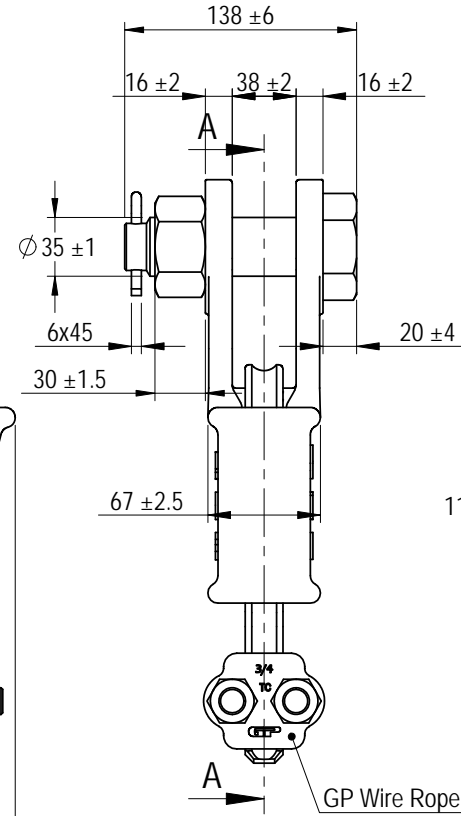

Green Pin® Open Long Wedge Socket BN  
 Group : G-6429  
 Part : SKGOW019SBL  
 MBL : 40t

0	First Issue	2022/6/1	DL
Rev.	Description	Date	Drawn

Copyright by Van Beest B.V. moreover this document is the property of Van Beest B.V. This document or any part of it may neither be made known, copied or multiplied, nor used for any purpose other than that for which it is specifically furnished, without the prior written consent of Van Beest B.V.

Title **Green Pin® Open Long Wedge Socket BN**  
 Open wedge socket with longer wedge, wire rope clip and safety bolt

Remark  
 G-6429  
 SKGOW019SBL

P.O. Box 57, 3360 AB Sliedrecht (The Netherlands)  
 Industrieweg 6, 3361 HJ Sliedrecht  
 Tel. +31(0)184-413300 www.greenpin.com

Format	A4		
Scale	1:4.5		
Drawing number	6683	Rev.	0

We reserve the right to make amendments on specifications in this drawing without prior notification.