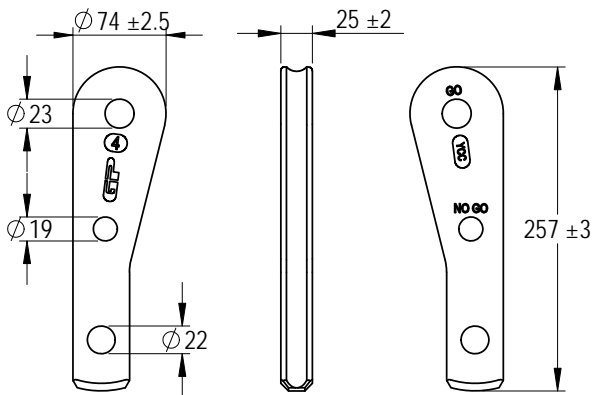

Green Pin® Open Long Wedge Socket CP
 Group : G-6419
 Part : SKGOW022L
 MBL : 55t

Rev.	Description	Date	Drawn
0	First Issue	2022/6/1	DL

Copyright by Van Beest B.V. moreover this document is the property of Van Beest B.V. This document or any part of it may neither be made known, copied or multiplied, nor used for any purpose other than that for which it is specifically furnished, without the prior written consent of Van Beest B.V.

Title **Green Pin® Open Long Wedge Socket CP**
 Open wedge socket with longer wedge, wire rope clip and cotter pin

Remark
 G-6419
 SKGOW022L

P.O. Box 57, 3360 AB Sliedrecht (The Netherlands)
 Industrieweg 6, 3361 HJ Sliedrecht
 Tel. +31(0)184-413300 www.greenpin.com

Format	A4	
Scale	1:5.5	
Drawing number	6674	Rev.
		0

We reserve the right to make amendments on specifications in this drawing without prior notification.