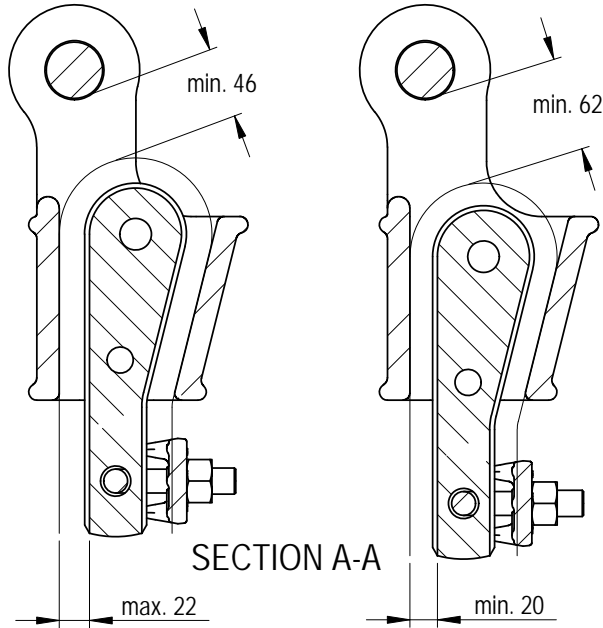

Green Pin® Open Long Wedge Socket CP
 Group : G-6419
 Part : SKGOW022L
 MBL : 55t

Rev.	Description	Date	Drawn
0	First Issue	2022/6/1	DL

Copyright by Van Beest B.V. moreover this document is the property of Van Beest B.V. This document or any part of it may neither be made known, copied or multiplied, nor used for any purpose other than that for which it is specifically furnished, without the prior written consent of Van Beest B.V.

Title **Green Pin® Open Long Wedge Socket CP**
 Open wedge socket with longer wedge, wire rope clip and cotter pin

Remark
 G-6419
 SKGOW022L

P.O. Box 57, 3360 AB Sliedrecht (The Netherlands)
 Industrieweg 6, 3361 HJ Sliedrecht
 Tel. +31(0)184-413300 www.greenpin.com

Format	A4	
Scale	1:5.5	
Drawing number	6674	Rev.
		0

We reserve the right to make amendments on specifications in this drawing without prior notification.