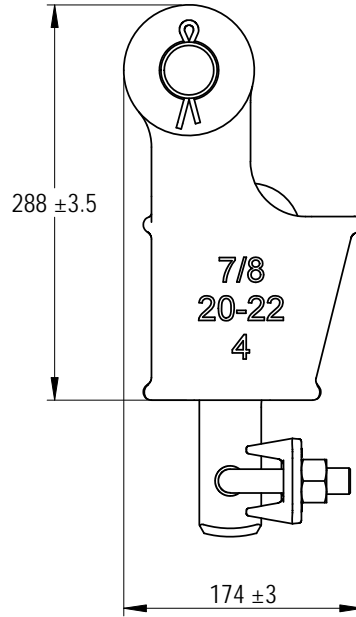

Green Pin® Open Long Wedge Socket CP
 Group : G-6419
 Part : SKGOW022L
 MBL : 55t

Rev.	Description	Date	Drawn
0	First Issue	2022/6/1	DL

Copyright by Van Beest B.V. moreover this document is the property of Van Beest B.V. This document or any part of it may neither be made known, copied or multiplied, nor used for any purpose other than that for which it is specifically furnished, without the prior written consent of Van Beest B.V.

Title **Green Pin® Open Long Wedge Socket CP**
 Open wedge socket with longer wedge, wire rope clip and cotter pin

Remark
 G-6419
 SKGOW022L

P.O. Box 57, 3360 AB Sliedrecht (The Netherlands)
 Industrieweg 6, 3361 HJ Sliedrecht
 Tel. +31(0)184-413300 www.greenpin.com

Format	A4	
Scale	1:5.5	
Drawing number	6674	Rev.
		0

We reserve the right to make amendments on specifications in this drawing without prior notification.