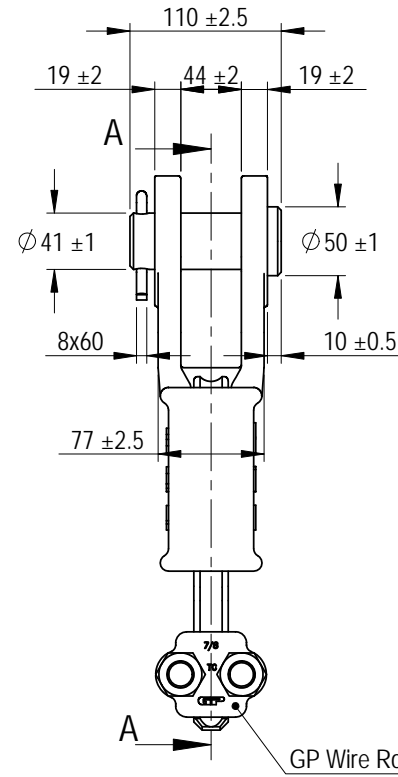

Green Pin® Open Long Wedge Socket CP
 Group : G-6419
 Part : SKGOW022L
 MBL : 55t

Rev.	Description	Date	Drawn
0	First Issue	2022/6/1	DL

Copyright by Van Beest B.V. moreover this document is the property of Van Beest B.V. This document or any part of it may neither be made known, copied or multiplied, nor used for any purpose other than that for which it is specifically furnished, without the prior written consent of Van Beest B.V.

Title **Green Pin® Open Long Wedge Socket CP**
 Open wedge socket with longer wedge, wire rope clip and cotter pin

Remark
 G-6419
 SKGOW022L

P.O. Box 57, 3360 AB Sliedrecht (The Netherlands)
 Industrieweg 6, 3361 HJ Sliedrecht
 Tel. +31(0)184-413300 www.greenpin.com

Format	A4	
Scale	1:5.5	
Drawing number	6674	Rev.
		0

We reserve the right to make amendments on specifications in this drawing without prior notification.