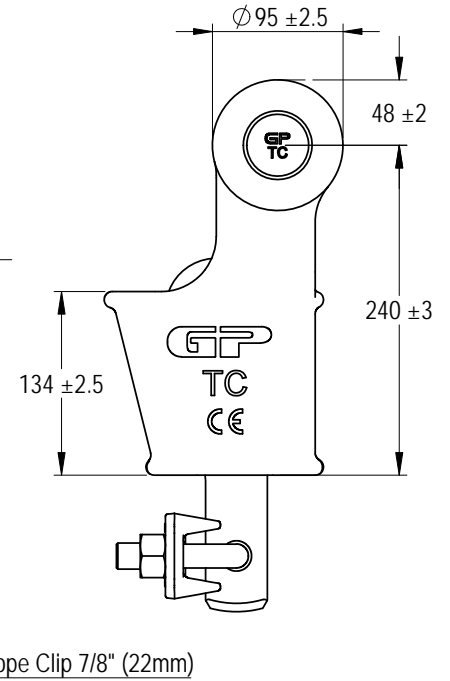

Green Pin® Open Long Wedge Socket CP
 Group : G-6419
 Part : SKGOW022L
 MBL : 55t

Rev.	Description	Date	Drawn
0	First Issue	2022/6/1	DL

Copyright by Van Beest B.V. moreover this document is the property of Van Beest B.V. This document or any part of it may neither be made known, copied or multiplied, nor used for any purpose other than that for which it is specifically furnished, without the prior written consent of Van Beest B.V.

Title **Green Pin® Open Long Wedge Socket CP**
 Open wedge socket with longer wedge, wire rope clip and cotter pin

Remark
 G-6419
 SKGOW022L

P.O. Box 57, 3360 AB Sliedrecht (The Netherlands)
 Industrieweg 6, 3361 HJ Sliedrecht
 Tel. +31(0)184-413300 www.greenpin.com

Format	A4	
Scale	1:5.5	
Drawing number	6674	Rev.
		0

We reserve the right to make amendments on specifications in this drawing without prior notification.