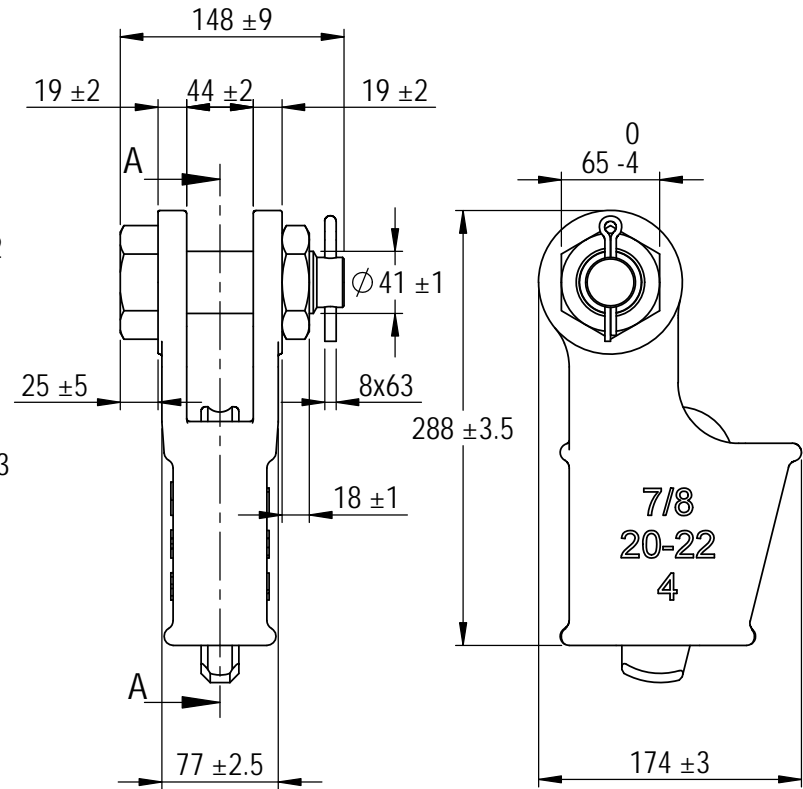

Green Pin® Open Wedge Socket BN
 Group : G-6423
 Part : SKGOW022SB
 MBL : 55t

SECTION A-A

Rev.	Description	Date	Drawn
A	New layout markings	2020-11-1	D.L.
0	First Issue	2014-4-1	T.J.

Copyright by Van Beest B.V. moreover this document is the property of Van Beest B.V. This document or any part of it may neither be made known, copied or multiplied, nor used for any purpose other than that for which it is specifically furnished, without the prior written consent of Van Beest B.V.

Title **Green Pin® Open Wedge Socket BN**
Open wedge socket with safety bolt

Remark
 G-6423
 SKGOW022SB

P.O. Box 57, 3360 AB Sliedrecht (The Netherlands)
 Industrieweg 6, 3361 HJ Sliedrecht
 Tel. +31(0)184-413300 www.greenpin.com

Format **A4**
 Scale **1:5**

Drawing number **6655**
 Rev. **A**

We reserve the right to make amendments on specifications in this drawing without prior notification.