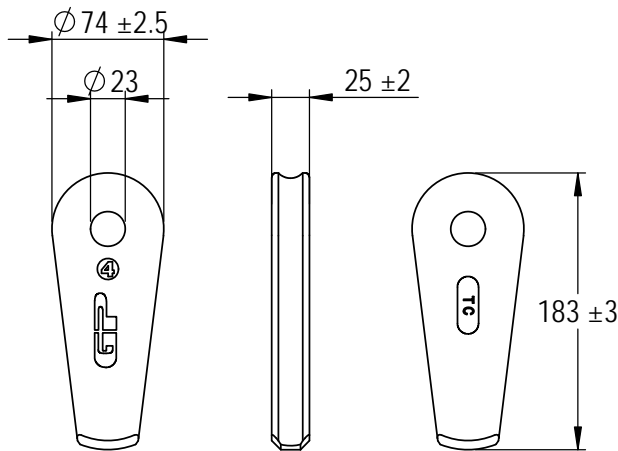

Green Pin® Open Wedge Socket BN
 Group : G-6423
 Part : SKGOW022SB
 MBL : 55t

SECTION A-A

Rev.	Description	Date	Drawn
A	New layout markings	2020-11-1	D.L.
0	First Issue	2014-4-1	T.J.

Copyright by Van Beest B.V. moreover this document is the property of Van Beest B.V. This document or any part of it may neither be made known, copied or multiplied, nor used for any purpose other than that for which it is specifically furnished, without the prior written consent of Van Beest B.V.

Title **Green Pin® Open Wedge Socket BN**
Open wedge socket with safety bolt

Remark
 G-6423
 SKGOW022SB

P.O. Box 57, 3360 AB Sliedrecht (The Netherlands)
 Industrieweg 6, 3361 HJ Sliedrecht
 Tel. +31(0)184-413300 www.greenpin.com

Format **A4**
 Scale **1:5**

Drawing number **6655**
 Rev. **A**

We reserve the right to make amendments on specifications in this drawing without prior notification.