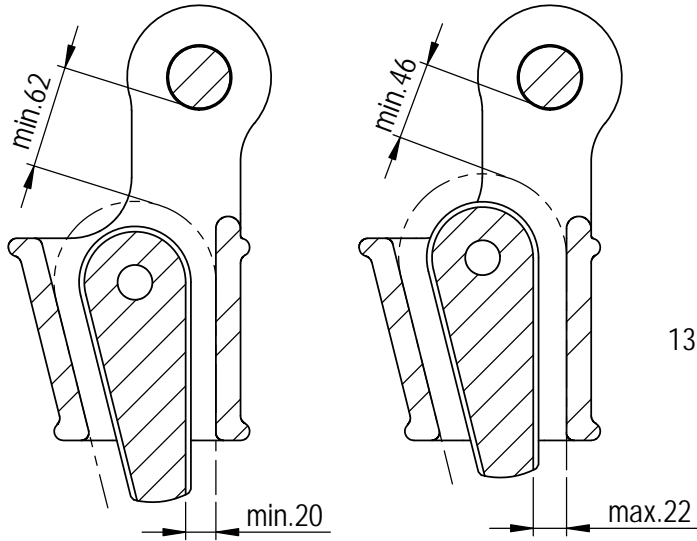

Green Pin® Open Wedge Socket BN
 Group : G-6423
 Part : SKGOW022SB
 MBL : 55t

SECTION A-A

Rev.	Description	Date	Drawn
A	New layout markings	2020-11-1	D.L.
0	First Issue	2014-4-1	T.J.

Copyright by Van Beest B.V. moreover this document is the property of Van Beest B.V. This document or any part of it may neither be made known, copied or multiplied, nor used for any purpose other than that for which it is specifically furnished, without the prior written consent of Van Beest B.V.

Title **Green Pin® Open Wedge Socket BN**
Open wedge socket with safety bolt

Remark
 G-6423
 SKGOW022SB

P.O. Box 57, 3360 AB Sliedrecht (The Netherlands)
 Industrieweg 6, 3361 HJ Sliedrecht
 Tel. +31(0)184-413300 www.greenpin.com

Format **A4**
 Scale **1:5**

Drawing number **6655**
 Rev. **A**

We reserve the right to make amendments on specifications in this drawing without prior notification.