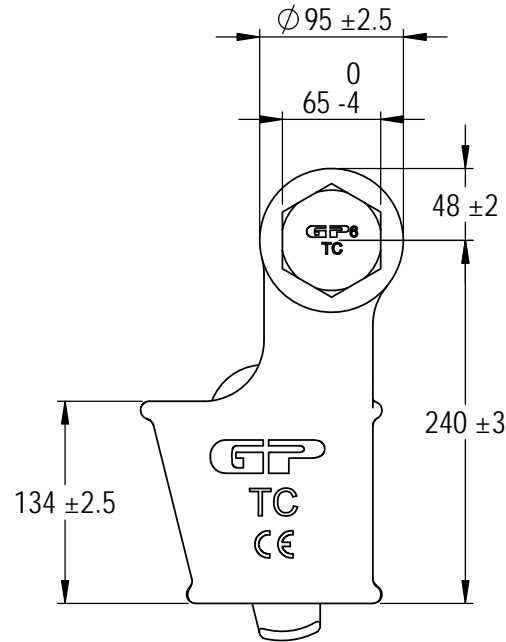

Green Pin® Open Wedge Socket BN
 Group : G-6423
 Part : SKGOW022SB
 MBL : 55t

SECTION A-A

Rev.	Description	Date	Drawn
A	New layout markings	2020-11-1	D.L.
0	First Issue	2014-4-1	T.J.

Copyright by Van Beest B.V. moreover this document is the property of Van Beest B.V. This document or any part of it may neither be made known, copied or multiplied, nor used for any purpose other than that for which it is specifically furnished, without the prior written consent of Van Beest B.V.

Title **Green Pin® Open Wedge Socket BN**
Open wedge socket with safety bolt

Remark
 G-6423
 SKGOW022SB

P.O. Box 57, 3360 AB Sliedrecht (The Netherlands)
 Industrieweg 6, 3361 HJ Sliedrecht
 Tel. +31(0)184-413300 www.greenpin.com

Format **A4**
 Scale **1:5**

Drawing number **6655**
 Rev. **A**

We reserve the right to make amendments on specifications in this drawing without prior notification.