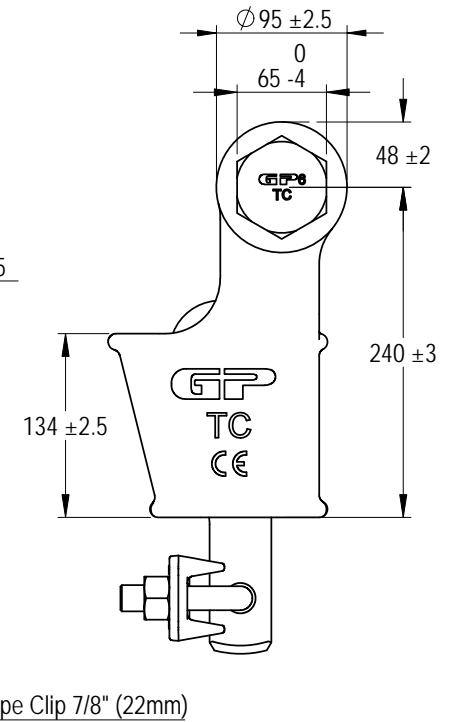

Green Pin® Open Long Wedge Socket BN
 Group : G-6429
 Part : SKGOW022SBL
 MBL : 55t

Rev.	Description	Date	Drawn
0	First Issue	2022/6/1	DL

Copyright by Van Beest B.V. moreover this document is the property of Van Beest B.V. This document or any part of it may neither be made known, copied or multiplied, nor used for any purpose other than that for which it is specifically furnished, without the prior written consent of Van Beest B.V.

Title **Green Pin® Open Long Wedge Socket BN**
 Open wedge socket with longer wedge, wire rope clip and safety bolt

Remark
 G-6429
 SKGOW022SBL

P.O. Box 57, 3360 AB Sliedrecht (The Netherlands)
 Industrieweg 6, 3361 HJ Sliedrecht
 Tel. +31(0)184-413300 www.greenpin.com

Format	A4	
Scale	1:5.5	
Drawing number	6684	Rev.
		0

We reserve the right to make amendments on specifications in this drawing without prior notification.