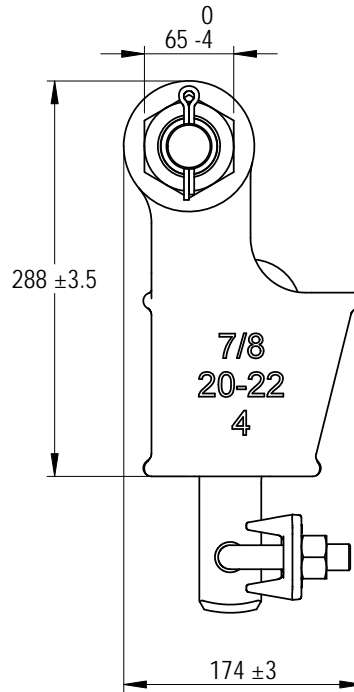

Green Pin® Open Long Wedge Socket BN
 Group : G-6429
 Part : SKGOW022SBL
 MBL : 55t

Rev.	Description	Date	Drawn
0	First Issue	2022/6/1	DL

Copyright by Van Beest B.V. moreover this document is the property of Van Beest B.V. This document or any part of it may neither be made known, copied or multiplied, nor used for any purpose other than that for which it is specifically furnished, without the prior written consent of Van Beest B.V.

Title **Green Pin® Open Long Wedge Socket BN**
 Open wedge socket with longer wedge, wire rope clip and safety bolt

Remark
 G-6429
 SKGOW022SBL

P.O. Box 57, 3360 AB Sliedrecht (The Netherlands)
 Industrieweg 6, 3361 HJ Sliedrecht
 Tel. +31(0)184-413300 www.greenpin.com

Format	A4	
Scale	1:5.5	
Drawing number	6684	Rev.
		0

We reserve the right to make amendments on specifications in this drawing without prior notification.