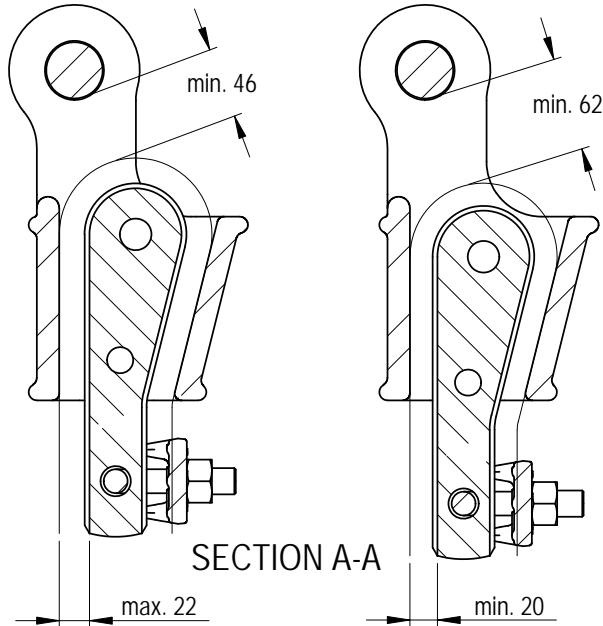

Green Pin® Open Long Wedge Socket BN
 Group : G-6429
 Part : SKGOW022SBL
 MBL : 55t

Rev.	Description	Date	Drawn
0	First Issue	2022/6/1	DL

Copyright by Van Beest B.V. moreover this document is the property of Van Beest B.V. This document or any part of it may neither be made known, copied or multiplied, nor used for any purpose other than that for which it is specifically furnished, without the prior written consent of Van Beest B.V.

Title **Green Pin® Open Long Wedge Socket BN**
 Open wedge socket with longer wedge, wire rope clip and safety bolt

Remark
 G-6429
 SKGOW022SBL

P.O. Box 57, 3360 AB Sliedrecht (The Netherlands)
 Industrieweg 6, 3361 HJ Sliedrecht
 Tel. +31(0)184-413300 www.greenpin.com

Format	A4	
Scale	1:5.5	
Drawing number	6684	Rev.
		0

We reserve the right to make amendments on specifications in this drawing without prior notification.