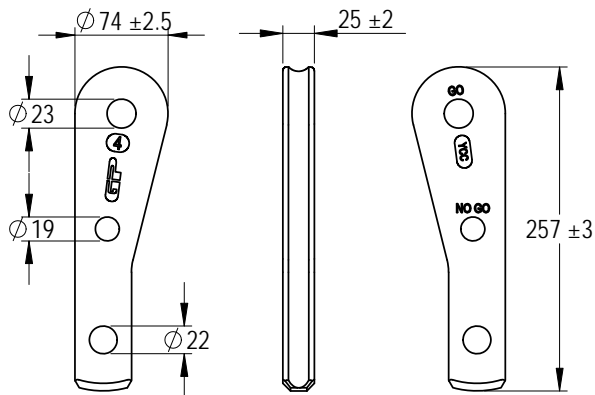

Green Pin® Open Long Wedge Socket BN
 Group : G-6429
 Part : SKGOW022SBL
 MBL : 55t

Rev.	Description	Date	Drawn
0	First Issue	2022/6/1	DL

Copyright by Van Beest B.V. moreover this document is the property of Van Beest B.V. This document or any part of it may neither be made known, copied or multiplied, nor used for any purpose other than that for which it is specifically furnished, without the prior written consent of Van Beest B.V.

Title **Green Pin® Open Long Wedge Socket BN**
 Open wedge socket with longer wedge, wire rope clip and safety bolt

Remark
 G-6429
 SKGOW022SBL

P.O. Box 57, 3360 AB Sliedrecht (The Netherlands)
 Industrieweg 6, 3361 HJ Sliedrecht
 Tel. +31(0)184-413300 www.greenpin.com

Format	A4	
Scale	1:5.5	
Drawing number	6684	Rev.
		0

We reserve the right to make amendments on specifications in this drawing without prior notification.