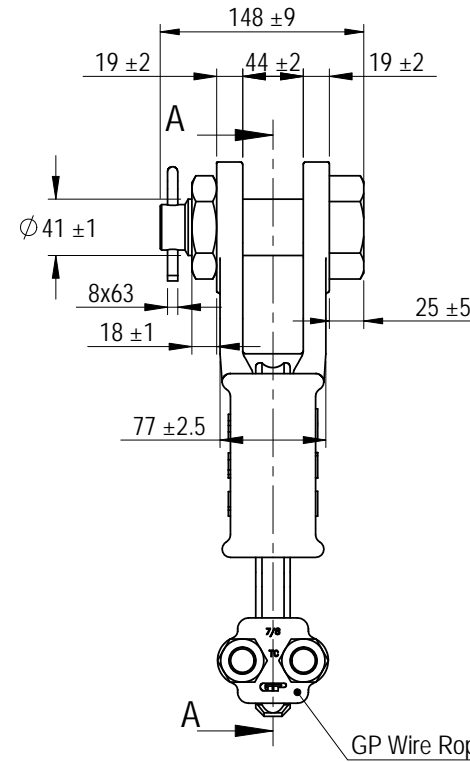

Green Pin® Open Long Wedge Socket BN
 Group : G-6429
 Part : SKGOW022SBL
 MBL : 55t

Rev.	Description	Date	Drawn
0	First Issue	2022/6/1	DL

Copyright by Van Beest B.V. moreover this document is the property of Van Beest B.V. This document or any part of it may neither be made known, copied or multiplied, nor used for any purpose other than that for which it is specifically furnished, without the prior written consent of Van Beest B.V.

Title **Green Pin® Open Long Wedge Socket BN**
 Open wedge socket with longer wedge, wire rope clip and safety bolt

Remark
 G-6429
 SKGOW022SBL

P.O. Box 57, 3360 AB Sliedrecht (The Netherlands)
 Industrieweg 6, 3361 HJ Sliedrecht
 Tel. +31(0)184-413300 www.greenpin.com

Format	A4	
Scale	1:5.5	
Drawing number	6684	Rev.
		0

We reserve the right to make amendments on specifications in this drawing without prior notification.