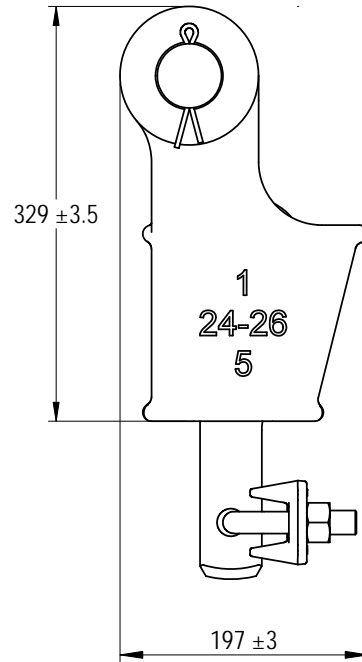

Green Pin® Open Long Wedge Socket CP
 Group : G-6419
 Part : SKGOW025L
 MBL : 75t

0	First Issue	2022/6/1	DL
Rev.	Description	Date	Drawn

Copyright by Van Beest B.V. moreover this document is the property of Van Beest B.V. This document or any part of it may neither be made known, copied or multiplied, nor used for any purpose other than that for which it is specifically furnished, without the prior written consent of Van Beest B.V.

Title **Green Pin® Open Long Wedge Socket CP**
 Open wedge socket with longer wedge, wire rope clip and cotter pin

Remark
 G-6419
 SKGOW025L

P.O. Box 57, 3360 AB Sliedrecht (The Netherlands)
 Industrieweg 6, 3361 HJ Sliedrecht
 Tel. +31(0)184-413300 www.greenpin.com

Format	A4		
Scale	1:6		
Drawing number	6675	Rev.	0

We reserve the right to make amendments on specifications in this drawing without prior notification.