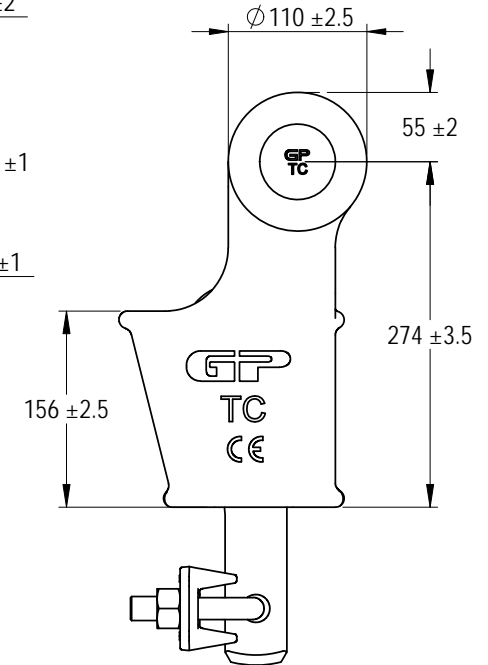

Green Pin® Open Long Wedge Socket CP
 Group : G-6419
 Part : SKGOW025L
 MBL : 75t

0	First Issue	2022/6/1	DL
Rev.	Description	Date	Drawn

Copyright by Van Beest B.V. moreover this document is the property of Van Beest B.V. This document or any part of it may neither be made known, copied or multiplied, nor used for any purpose other than that for which it is specifically furnished, without the prior written consent of Van Beest B.V.

Title **Green Pin® Open Long Wedge Socket CP**
 Open wedge socket with longer wedge, wire rope clip and cotter pin

Remark
 G-6419
 SKGOW025L

P.O. Box 57, 3360 AB Sliedrecht (The Netherlands)
 Industrieweg 6, 3361 HJ Sliedrecht
 Tel. +31(0)184-413300 www.greenpin.com

Format	A4		
Scale	1:6		
Drawing number	6675	Rev.	0

We reserve the right to make amendments on specifications in this drawing without prior notification.