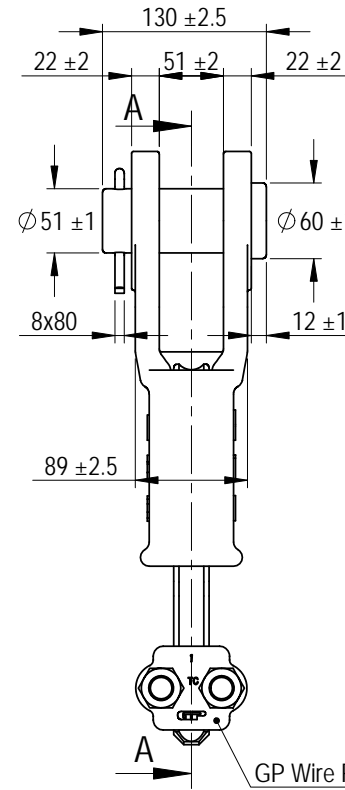

Green Pin® Open Long Wedge Socket CP
 Group : G-6419
 Part : SKGOW025L
 MBL : 75t

0	First Issue	2022/6/1	DL
Rev.	Description	Date	Drawn

Copyright by Van Beest B.V. moreover this document is the property of Van Beest B.V. This document or any part of it may neither be made known, copied or multiplied, nor used for any purpose other than that for which it is specifically furnished, without the prior written consent of Van Beest B.V.

Title **Green Pin® Open Long Wedge Socket CP**
 Open wedge socket with longer wedge, wire rope clip and cotter pin

Remark
 G-6419
 SKGOW025L

P.O. Box 57, 3360 AB Sliedrecht (The Netherlands)
 Industrieweg 6, 3361 HJ Sliedrecht
 Tel. +31(0)184-413300 www.greenpin.com

Format	A4		
Scale	1:6		
Drawing number	6675	Rev.	0

We reserve the right to make amendments on specifications in this drawing without prior notification.