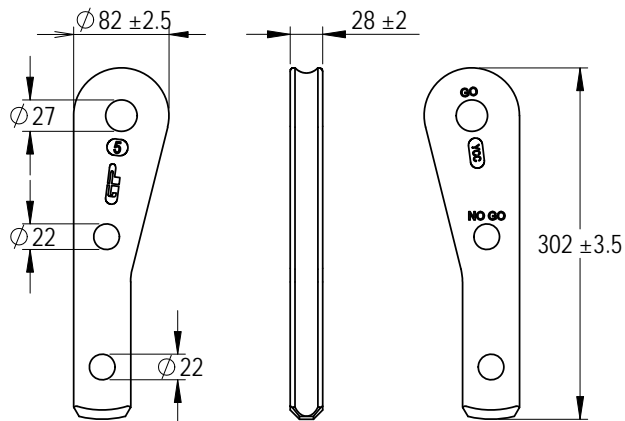

Green Pin® Open Long Wedge Socket CP
 Group : G-6419
 Part : SKGOW025L
 MBL : 75t

0	First Issue	2022/6/1	DL
Rev.	Description	Date	Drawn

Copyright by Van Beest B.V. moreover this document is the property of Van Beest B.V. This document or any part of it may neither be made known, copied or multiplied, nor used for any purpose other than that for which it is specifically furnished, without the prior written consent of Van Beest B.V.

Title **Green Pin® Open Long Wedge Socket CP**
 Open wedge socket with longer wedge, wire rope clip and cotter pin

Remark
 G-6419
 SKGOW025L

P.O. Box 57, 3360 AB Sliedrecht (The Netherlands)
 Industrieweg 6, 3361 HJ Sliedrecht
 Tel. +31(0)184-413300 www.greenpin.com

Format	A4		
Scale	1:6		
Drawing number	6675	Rev.	0

We reserve the right to make amendments on specifications in this drawing without prior notification.