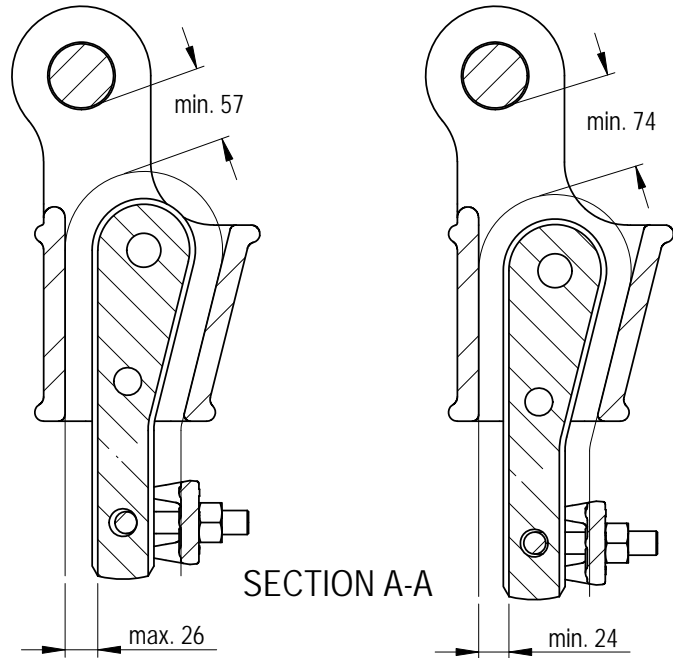

Green Pin® Open Long Wedge Socket CP
 Group : G-6419
 Part : SKGOW025L
 MBL : 75t

0	First Issue	2022/6/1	DL
Rev.	Description	Date	Drawn

Copyright by Van Beest B.V. moreover this document is the property of Van Beest B.V. This document or any part of it may neither be made known, copied or multiplied, nor used for any purpose other than that for which it is specifically furnished, without the prior written consent of Van Beest B.V.

Title **Green Pin® Open Long Wedge Socket CP**
 Open wedge socket with longer wedge, wire rope clip and cotter pin

Remark
 G-6419
 SKGOW025L

P.O. Box 57, 3360 AB Sliedrecht (The Netherlands)
 Industrieweg 6, 3361 HJ Sliedrecht
 Tel. +31(0)184-413300 www.greenpin.com

Format	A4		
Scale	1:6		
Drawing number	6675	Rev.	0

We reserve the right to make amendments on specifications in this drawing without prior notification.