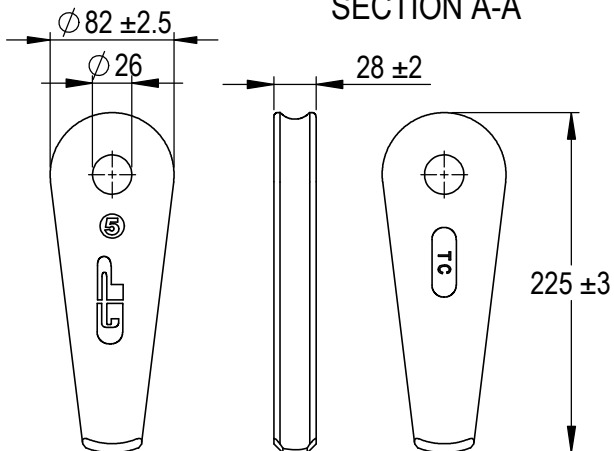

Green Pin® Open Wedge Socket BN
 Group : G-6423
 Part : SKGOW025SB
 MBL : 75t

SECTION A-A

Rev.	Description	Date	Drawn
A	New layout markings	2020-11-1	D.L.
0	First Issue	2014-4-1	R.CH.

Copyright by Van Beest B.V. moreover this document is the property of Van Beest B.V. This document or any part of it may neither be made known, copied or multiplied, nor used for any purpose other than that for which it is specifically furnished, without the prior written consent of Van Beest B.V.

Title **Green Pin® Open Wedge Socket BN**
Open wedge socket with safety bolt

Remark
 G-6423
 SKGOW025SB

Green Pin®
 P.O. Box 57, 3360 AB Sliedrecht (The Netherlands)
 Industrieweg 6, 3361 HJ Sliedrecht
 Tel. +31(0)184-413300 www.greenpin.com

Format	A4	
Scale	1:5	
Drawing number	6656	Rev. A

We reserve the right to make amendments on specifications in this drawing without prior notification.