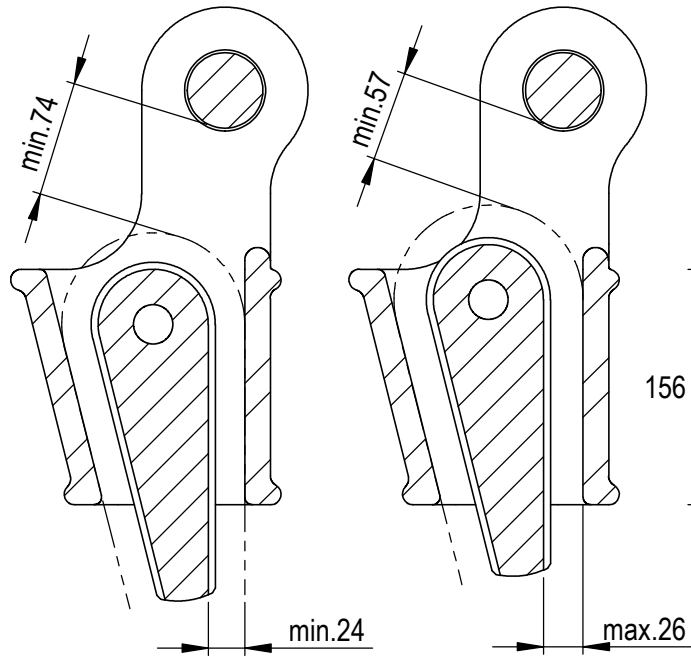

Green Pin® Open Wedge Socket BN
 Group : G-6423
 Part : SKGOW025SB
 MBL : 75t

SECTION A-A

Rev.	Description	Date	Drawn
A	New layout markings	2020-11-1	D.L.
0	First Issue	2014-4-1	R.CH.

Copyright by Van Beest B.V. moreover this document is the property of Van Beest B.V. This document or any part of it may neither be made known, copied or multiplied, nor used for any purpose other than that for which it is specifically furnished, without the prior written consent of Van Beest B.V.

Title **Green Pin® Open Wedge Socket BN**
Open wedge socket with safety bolt

Remark
 G-6423
 SKGOW025SB

Green Pin®
 P.O. Box 57, 3360 AB Sliedrecht (The Netherlands)
 Industrieweg 6, 3361 HJ Sliedrecht
 Tel. +31(0)184-413300 www.greenpin.com

Format	A4	
Scale	1:5	
Drawing number	6656	Rev. A

We reserve the right to make amendments on specifications in this drawing without prior notification.