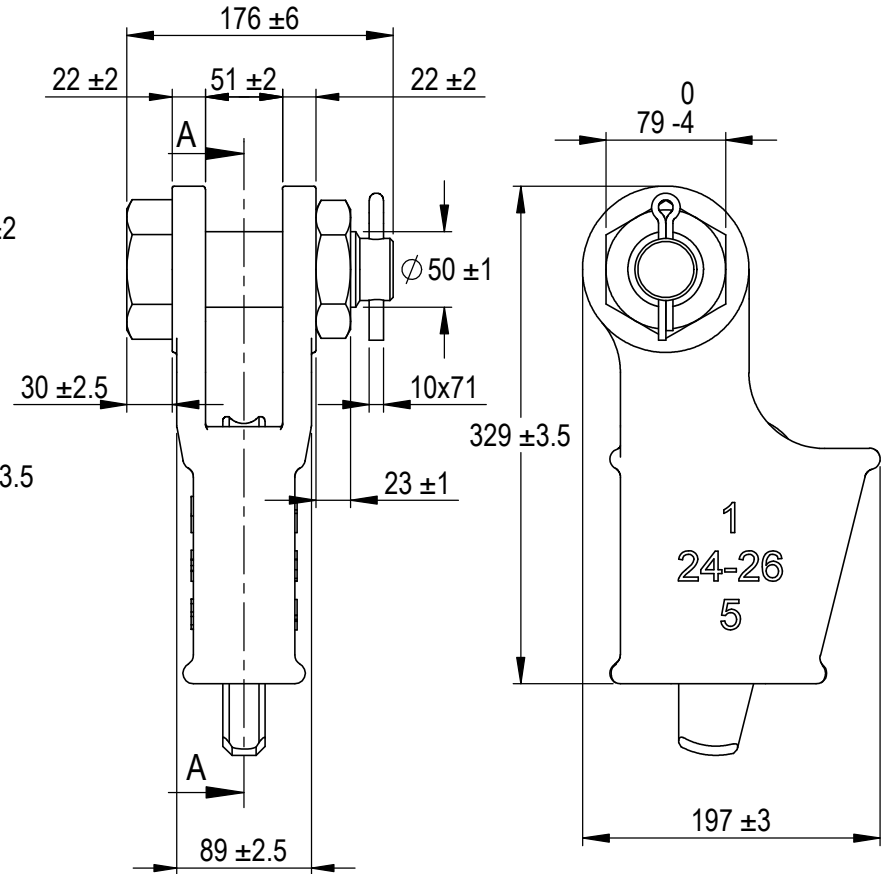

Green Pin® Open Wedge Socket BN
 Group : G-6423
 Part : SKGOW025SB
 MBL : 75t

SECTION A-A

Rev.	Description	Date	Drawn
A	New layout markings	2020-11-1	D.L.
0	First Issue	2014-4-1	R.CH.

Copyright by Van Beest B.V. moreover this document is the property of Van Beest B.V. This document or any part of it may neither be made known, copied or multiplied, nor used for any purpose other than that for which it is specifically furnished, without the prior written consent of Van Beest B.V.

Title **Green Pin® Open Wedge Socket BN**
Open wedge socket with safety bolt

Remark
 G-6423
 SKGOW025SB

Green Pin®
 P.O. Box 57, 3360 AB Sliedrecht (The Netherlands)
 Industrieweg 6, 3361 HJ Sliedrecht
 Tel. +31(0)184-413300 www.greenpin.com

Format	A4	
Scale	1:5	
Drawing number	6656	Rev. A

We reserve the right to make amendments on specifications in this drawing without prior notification.