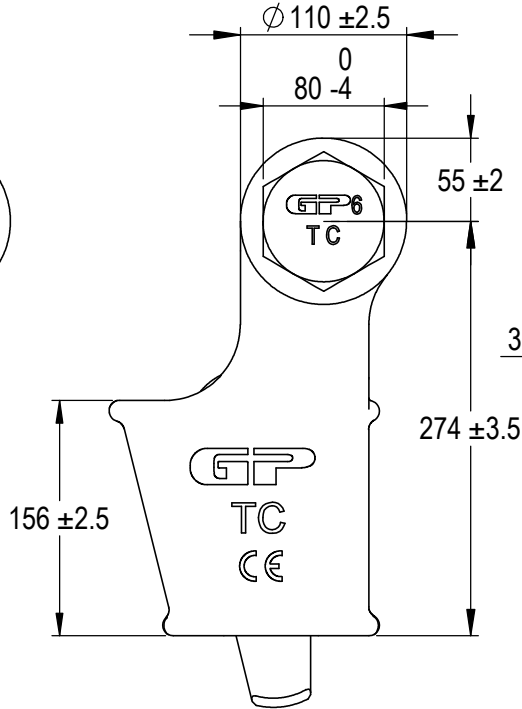

Green Pin® Open Wedge Socket BN
 Group : G-6423
 Part : SKGOW025SB
 MBL : 75t

SECTION A-A

Rev.	Description	Date	Drawn
A	New layout markings	2020-11-1	D.L.
0	First Issue	2014-4-1	R.CH.

Copyright by Van Beest B.V. moreover this document is the property of Van Beest B.V. This document or any part of it may neither be made known, copied or multiplied, nor used for any purpose other than that for which it is specifically furnished, without the prior written consent of Van Beest B.V.

Title **Green Pin® Open Wedge Socket BN**
Open wedge socket with safety bolt

Remark
 G-6423
 SKGOW025SB

Green Pin®
 P.O. Box 57, 3360 AB Sliedrecht (The Netherlands)
 Industrieweg 6, 3361 HJ Sliedrecht
 Tel. +31(0)184-413300 www.greenpin.com

Format	A4	
Scale	1:5	
Drawing number	6656	Rev. A

We reserve the right to make amendments on specifications in this drawing without prior notification.