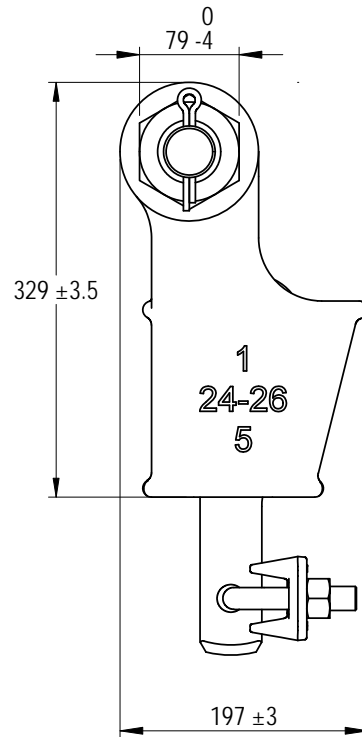

Green Pin® Open Long Wedge Socket BN
 Group : G-6429
 Part : SKGOW025SBL
 MBL : 75t

Rev.	Description	Date	Drawn
0	First Issue	2022/6/1	DL

Copyright by Van Beest B.V. moreover this document is the property of Van Beest B.V. This document or any part of it may neither be made known, copied or multiplied, nor used for any purpose other than that for which it is specifically furnished, without the prior written consent of Van Beest B.V.

Title **Green Pin® Open Long Wedge Socket BN**
 Open wedge socket with longer wedge, wire rope clip and safety bolt

Remark
 G-6429
 SKGOW025SBL

P.O. Box 57, 3360 AB Sliedrecht (The Netherlands)
 Industrieweg 6, 3361 HJ Sliedrecht
 Tel. +31(0)184-413300 www.greenpin.com

Format	A4	
Scale	1:6	
Drawing number	6685	Rev.
		0

We reserve the right to make amendments on specifications in this drawing without prior notification.