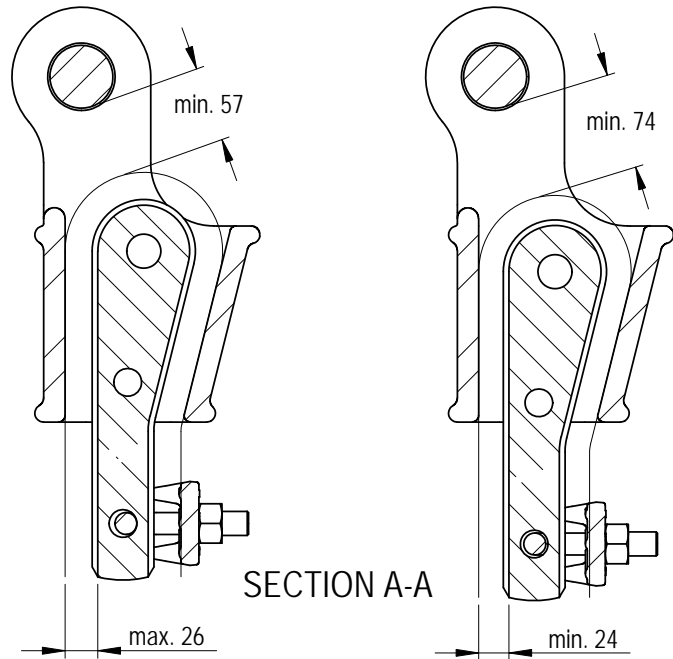

Green Pin® Open Long Wedge Socket BN
 Group : G-6429
 Part : SKGOW025SBL
 MBL : 75t

Rev.	Description	Date	Drawn
0	First Issue	2022/6/1	DL

Copyright by Van Beest B.V. moreover this document is the property of Van Beest B.V. This document or any part of it may neither be made known, copied or multiplied, nor used for any purpose other than that for which it is specifically furnished, without the prior written consent of Van Beest B.V.

Title **Green Pin® Open Long Wedge Socket BN**
 Open wedge socket with longer wedge, wire rope clip and safety bolt

Remark
 G-6429
 SKGOW025SBL

P.O. Box 57, 3360 AB Sliedrecht (The Netherlands)
 Industrieweg 6, 3361 HJ Sliedrecht
 Tel. +31(0)184-413300 www.greenpin.com

Format	A4	
Scale	1:6	
Drawing number	6685	Rev.
		0

We reserve the right to make amendments on specifications in this drawing without prior notification.