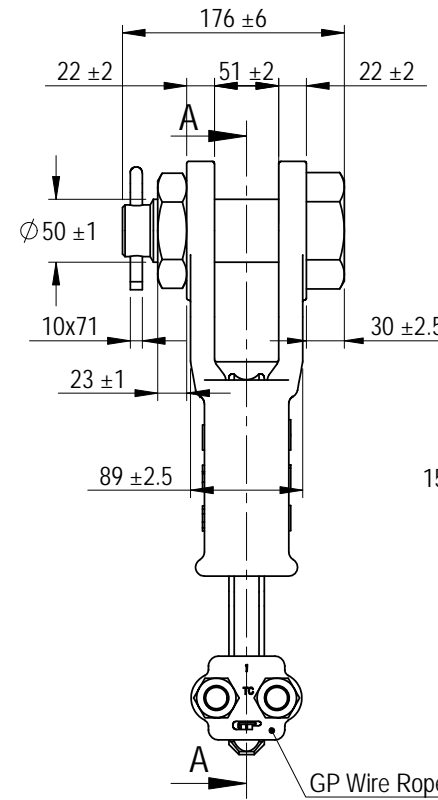

Green Pin® Open Long Wedge Socket BN
 Group : G-6429
 Part : SKGOW025SBL
 MBL : 75t

Rev.	Description	Date	Drawn
0	First Issue	2022/6/1	DL

Copyright by Van Beest B.V. moreover this document is the property of Van Beest B.V. This document or any part of it may neither be made known, copied or multiplied, nor used for any purpose other than that for which it is specifically furnished, without the prior written consent of Van Beest B.V.

Title **Green Pin® Open Long Wedge Socket BN**
 Open wedge socket with longer wedge, wire rope clip and safety bolt

Remark
 G-6429
 SKGOW025SBL

P.O. Box 57, 3360 AB Sliedrecht (The Netherlands)
 Industrieweg 6, 3361 HJ Sliedrecht
 Tel. +31(0)184-413300 www.greenpin.com

Format	A4	
Scale	1:6	
Drawing number	6685	Rev.
		0

We reserve the right to make amendments on specifications in this drawing without prior notification.