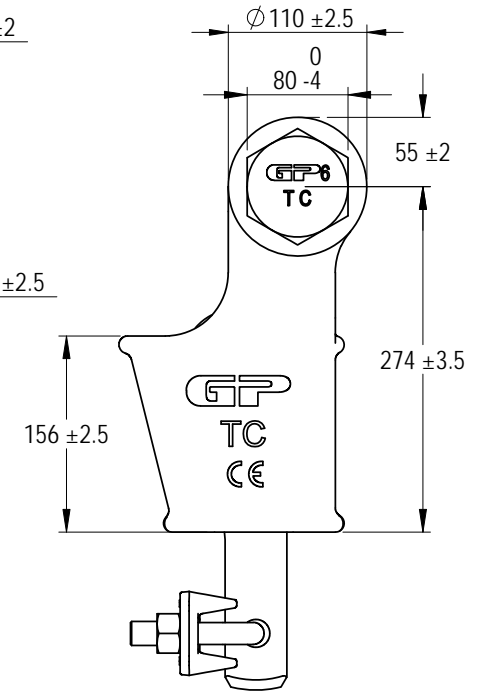

Green Pin® Open Long Wedge Socket BN
 Group : G-6429
 Part : SKGOW025SBL
 MBL : 75t

Rev.	Description	Date	Drawn
0	First Issue	2022/6/1	DL

Copyright by Van Beest B.V. moreover this document is the property of Van Beest B.V. This document or any part of it may neither be made known, copied or multiplied, nor used for any purpose other than that for which it is specifically furnished, without the prior written consent of Van Beest B.V.

Title **Green Pin® Open Long Wedge Socket BN**
 Open wedge socket with longer wedge, wire rope clip and safety bolt

Remark
 G-6429
 SKGOW025SBL

P.O. Box 57, 3360 AB Sliedrecht (The Netherlands)
 Industrieweg 6, 3361 HJ Sliedrecht
 Tel. +31(0)184-413300 www.greenpin.com

Format	A4	
Scale	1:6	
Drawing number	6685	Rev.
		0

We reserve the right to make amendments on specifications in this drawing without prior notification.