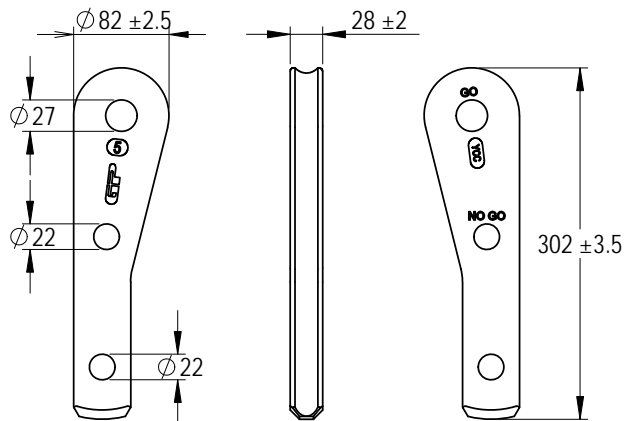

Green Pin® Open Long Wedge Socket BN
 Group : G-6429
 Part : SKGOW025SBL
 MBL : 75t

Rev.	Description	Date	Drawn
0	First Issue	2022/6/1	DL

Copyright by Van Beest B.V. moreover this document is the property of Van Beest B.V. This document or any part of it may neither be made known, copied or multiplied, nor used for any purpose other than that for which it is specifically furnished, without the prior written consent of Van Beest B.V.

Title **Green Pin® Open Long Wedge Socket BN**
 Open wedge socket with longer wedge, wire rope clip and safety bolt

Remark
 G-6429
 SKGOW025SBL

P.O. Box 57, 3360 AB Sliedrecht (The Netherlands)
 Industrieweg 6, 3361 HJ Sliedrecht
 Tel. +31(0)184-413300 www.greenpin.com

Format	A4	
Scale	1:6	
Drawing number	6685	Rev.
		0

We reserve the right to make amendments on specifications in this drawing without prior notification.