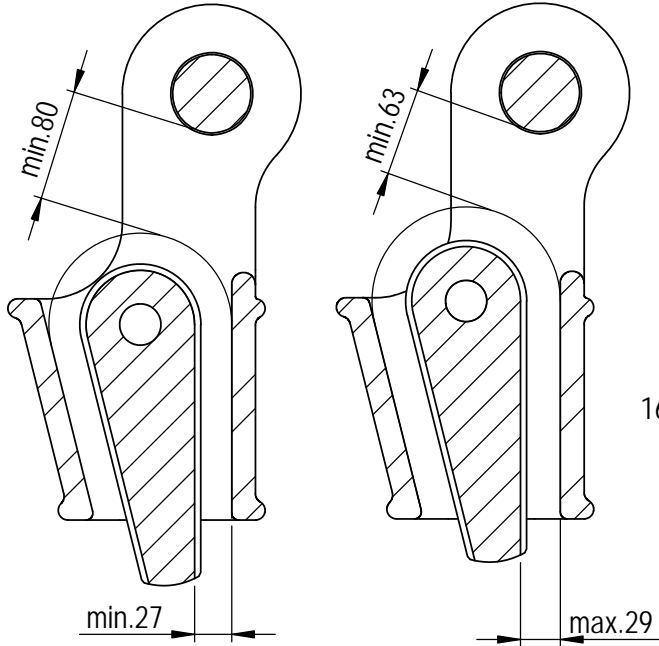

Green Pin® Open Wedge Socket BN
 Group : G-6423
 Part : SKGOW028SB
 MBL : 90t

SECTION A-A

Rev.	Description	Date	Drawn
A	New layout markings	2020-11-1	D.L.
0	First Issue	2014-4-1	R.CH

Copyright by Van Beest B.V. moreover this document is the property of Van Beest B.V. This document or any part of it may neither be made known, copied or multiplied, nor used for any purpose other than that for which it is specifically furnished, without the prior written consent of Van Beest B.V.

Title **Green Pin® Open Wedge Socket BN**
Open wedge socket with safety bolt

Remark
 G-6423
 SKGOW028SB

P.O. Box 57, 3360 AB Sliedrecht (The Netherlands)
 Industrieweg 6, 3361 HJ Sliedrecht
 Tel. +31(0)184-413300 www.greenpin.com

Format **A4**
 Scale **1:5.5**

Drawing number **6657**
 Rev. **A**

We reserve the right to make amendments on specifications in this drawing without prior notification.