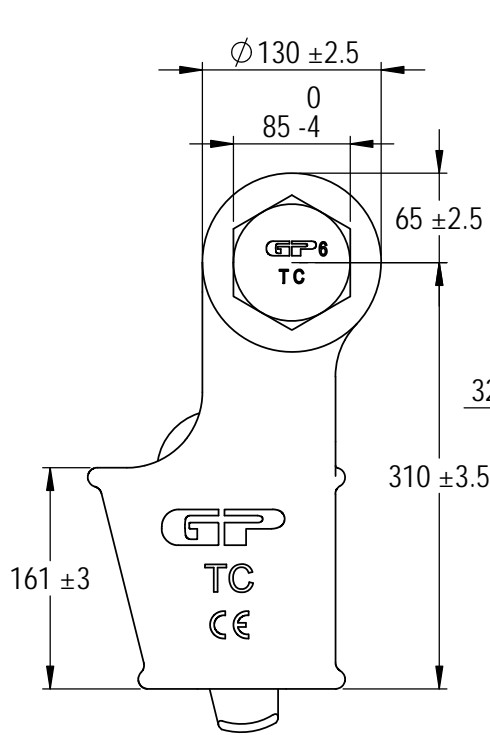

Green Pin® Open Wedge Socket BN
 Group : G-6423
 Part : SKGOW028SB
 MBL : 90t

SECTION A-A

Rev.	Description	Date	Drawn
A	New layout markings	2020-11-1	D.L.
0	First Issue	2014-4-1	R.CH

Copyright by Van Beest B.V. moreover this document is the property of Van Beest B.V. This document or any part of it may neither be made known, copied or multiplied, nor used for any purpose other than that for which it is specifically furnished, without the prior written consent of Van Beest B.V.

Title **Green Pin® Open Wedge Socket BN**
Open wedge socket with safety bolt

Remark
 G-6423
 SKGOW028SB

P.O. Box 57, 3360 AB Sliedrecht (The Netherlands)
 Industrieweg 6, 3361 HJ Sliedrecht
 Tel. +31(0)184-413300 www.greenpin.com

Format **A4**
 Scale **1:5.5**

Drawing number **6657**
 Rev. **A**

We reserve the right to make amendments on specifications in this drawing without prior notification.