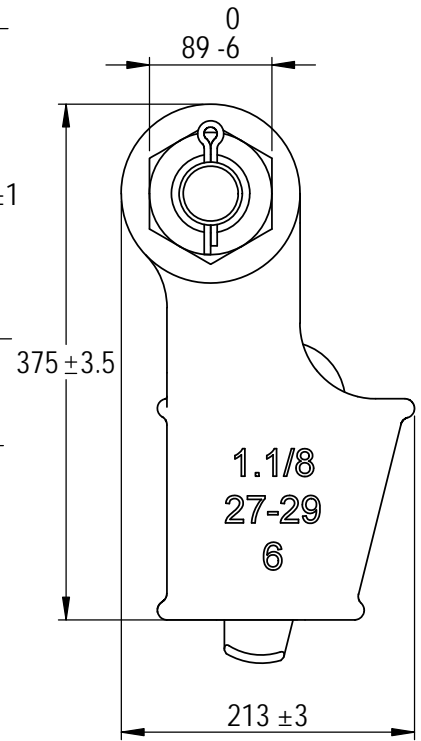

Green Pin® Open Wedge Socket BN
 Group : G-6423
 Part : SKGOW028SB
 MBL : 90t

SECTION A-A

Rev.	Description	Date	Drawn
A	New layout markings	2020-11-1	D.L.
0	First Issue	2014-4-1	R.CH

Copyright by Van Beest B.V. moreover this document is the property of Van Beest B.V. This document or any part of it may neither be made known, copied or multiplied, nor used for any purpose other than that for which it is specifically furnished, without the prior written consent of Van Beest B.V.

Title **Green Pin® Open Wedge Socket BN**
Open wedge socket with safety bolt

Remark
 G-6423
 SKGOW028SB

P.O. Box 57, 3360 AB Sliedrecht (The Netherlands)
 Industrieweg 6, 3361 HJ Sliedrecht
 Tel. +31(0)184-413300 www.greenpin.com

Format **A4**
 Scale **1:5.5**

Drawing number **6657**
 Rev. **A**

We reserve the right to make amendments on specifications in this drawing without prior notification.