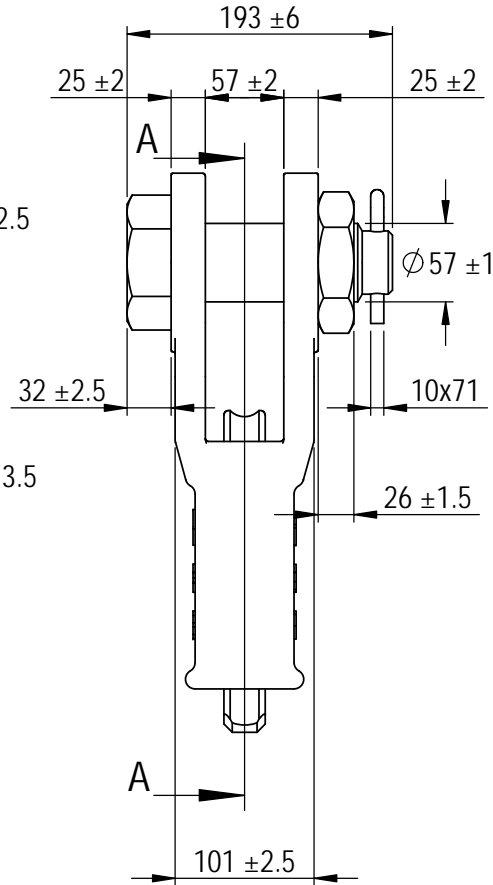

Green Pin® Open Wedge Socket BN
 Group : G-6423
 Part : SKGOW028SB
 MBL : 90t

SECTION A-A

Rev.	Description	Date	Drawn
A	New layout markings	2020-11-1	D.L.
0	First Issue	2014-4-1	R.CH

Copyright by Van Beest B.V. moreover this document is the property of Van Beest B.V. This document or any part of it may neither be made known, copied or multiplied, nor used for any purpose other than that for which it is specifically furnished, without the prior written consent of Van Beest B.V.

Title **Green Pin® Open Wedge Socket BN**
Open wedge socket with safety bolt

Remark
 G-6423
 SKGOW028SB

P.O. Box 57, 3360 AB Sliedrecht (The Netherlands)
 Industrieweg 6, 3361 HJ Sliedrecht
 Tel. +31(0)184-413300 www.greenpin.com

Format **A4**
 Scale **1:5.5**

Drawing number **6657**
 Rev. **A**

We reserve the right to make amendments on specifications in this drawing without prior notification.