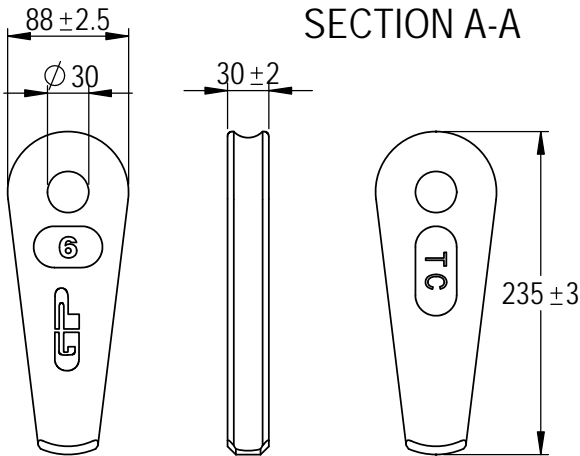

Green Pin® Open Wedge Socket BN
 Group : G-6423
 Part : SKGOW028SB
 MBL : 90t

SECTION A-A

Rev.	Description	Date	Drawn
A	New layout markings	2020-11-1	D.L.
0	First Issue	2014-4-1	R.CH

Copyright by Van Beest B.V. moreover this document is the property of Van Beest B.V. This document or any part of it may neither be made known, copied or multiplied, nor used for any purpose other than that for which it is specifically furnished, without the prior written consent of Van Beest B.V.

Title **Green Pin® Open Wedge Socket BN**
Open wedge socket with safety bolt

Remark
 G-6423
 SKGOW028SB

P.O. Box 57, 3360 AB Sliedrecht (The Netherlands)
 Industrieweg 6, 3361 HJ Sliedrecht
 Tel. +31(0)184-413300 www.greenpin.com

Format **A4**
 Scale **1:5.5**

Drawing number **6657**
 Rev. **A**

We reserve the right to make amendments on specifications in this drawing without prior notification.