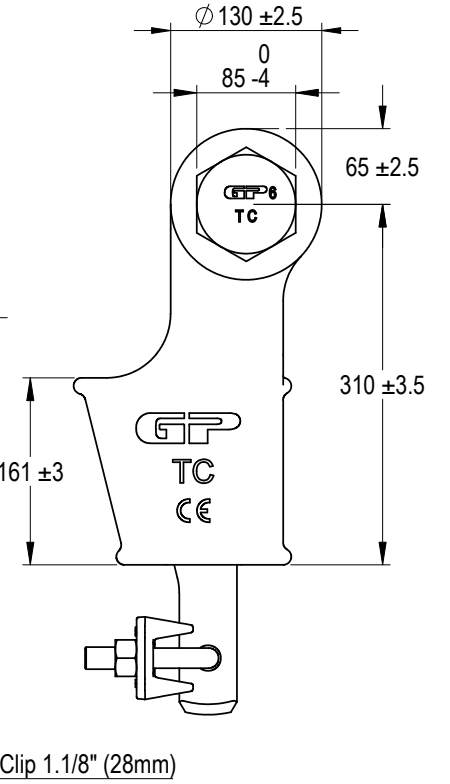

Green Pin® Open Long Wedge Socket BN
Group : G-6429
Part : SKGOW028SBL
MBL : 90t

1

2

3

4

1

2

3

4

0	First Issue	2022/6/1	DL
Rev.	Description	Date	Drawn

Copyright by Van Beest B.V. moreover this document is the property of Van Beest B.V. This document or any part of it may neither be made known, copied or multiplied, nor used for any purpose other than that for which it is specifically furnished, without the prior written consent of Van Beest B.V.

Title **Green Pin® Open Long Wedge Socket BN**
Open wedge socket with longer wedge, wire rope clip and safety bolt

Remark
G-6429
SKGOW028SBL

Green Pin®
P.O. Box 57, 3360 AB Sliedrecht (The Netherlands)
Industrieweg 6, 3361 HJ Sliedrecht
Tel. +31(0)184-413300 www.greenpin.com

Format	A4		
Scale	1:6.5		
Drawing number	6686	Rev.	0

We reserve the right to make amendments on specifications in this drawing without prior notification.

A

B

C

D

E

F