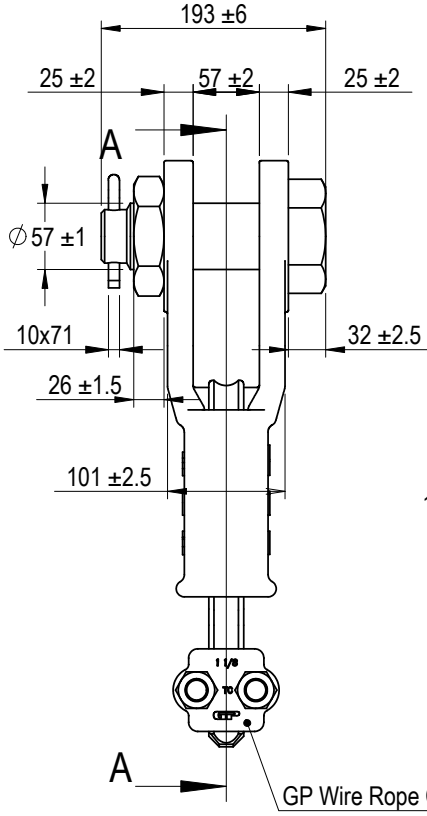

Green Pin® Open Long Wedge Socket BN
Group : G-6429
Part : SKGOW028SBL
MBL : 90t

1

2

3

4

1

2

3

4

0	First Issue	2022/6/1	DL
Rev.	Description	Date	Drawn

Copyright by Van Beest B.V. moreover this document is the property of Van Beest B.V. This document or any part of it may neither be made known, copied or multiplied, nor used for any purpose other than that for which it is specifically furnished, without the prior written consent of Van Beest B.V.

Title **Green Pin® Open Long Wedge Socket BN**
Open wedge socket with longer wedge, wire rope clip and safety bolt

Remark
G-6429
SKGOW028SBL

Green Pin®
P.O. Box 57, 3360 AB Sliedrecht (The Netherlands)
Industrieweg 6, 3361 HJ Sliedrecht
Tel. +31(0)184-413300 www.greenpin.com

Format	A4		
Scale	1:6.5		
Drawing number	6686	Rev.	0

We reserve the right to make amendments on specifications in this drawing without prior notification.

A

B

C

D

E

F