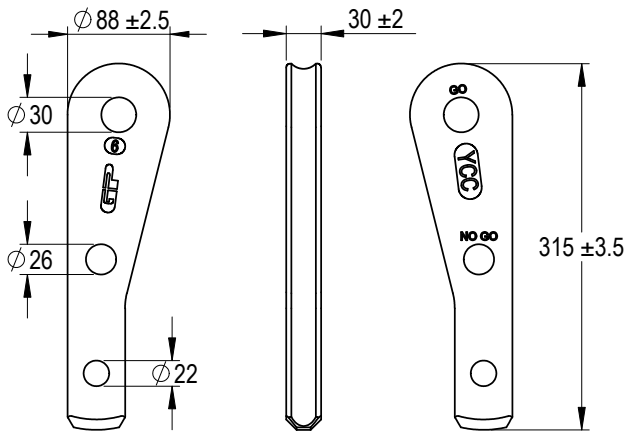

Green Pin® Open Long Wedge Socket BN
Group : G-6429
Part : SKGOW028SBL
MBL : 90t

1

2

3

4

1

2

3

4

0	First Issue	2022/6/1	DL
Rev.	Description	Date	Drawn

Copyright by Van Beest B.V. moreover this document is the property of Van Beest B.V. This document or any part of it may neither be made known, copied or multiplied, nor used for any purpose other than that for which it is specifically furnished, without the prior written consent of Van Beest B.V.

Title **Green Pin® Open Long Wedge Socket BN**
Open wedge socket with longer wedge, wire rope clip and safety bolt

Remark
G-6429
SKGOW028SBL

Green Pin®
P.O. Box 57, 3360 AB Sliedrecht (The Netherlands)
Industrieweg 6, 3361 HJ Sliedrecht
Tel. +31(0)184-413300 www.greenpin.com

Format	A4		
Scale	1:6.5		
Drawing number	6686	Rev.	0

We reserve the right to make amendments on specifications in this drawing without prior notification.

A

B

C

D

E

F