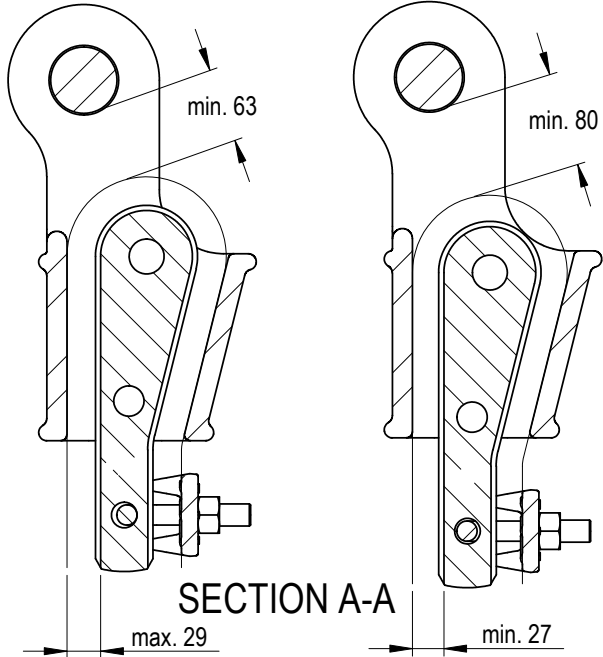

Green Pin® Open Long Wedge Socket BN
Group : G-6429
Part : SKGOW028SBL
MBL : 90t

1

2

3

4

1

2

3

4

0	First Issue	2022/6/1	DL
Rev.	Description	Date	Drawn

Copyright by Van Beest B.V. moreover this document is the property of Van Beest B.V. This document or any part of it may neither be made known, copied or multiplied, nor used for any purpose other than that for which it is specifically furnished, without the prior written consent of Van Beest B.V.

Title **Green Pin® Open Long Wedge Socket BN**
Open wedge socket with longer wedge, wire rope clip and safety bolt

Remark
G-6429
SKGOW028SBL

Green Pin®
P.O. Box 57, 3360 AB Sliedrecht (The Netherlands)
Industrieweg 6, 3361 HJ Sliedrecht
Tel. +31(0)184-413300 www.greenpin.com

Format	A4		
Scale	1:6.5		
Drawing number	6686	Rev.	0

We reserve the right to make amendments on specifications in this drawing without prior notification.

A

B

C

D

E

F