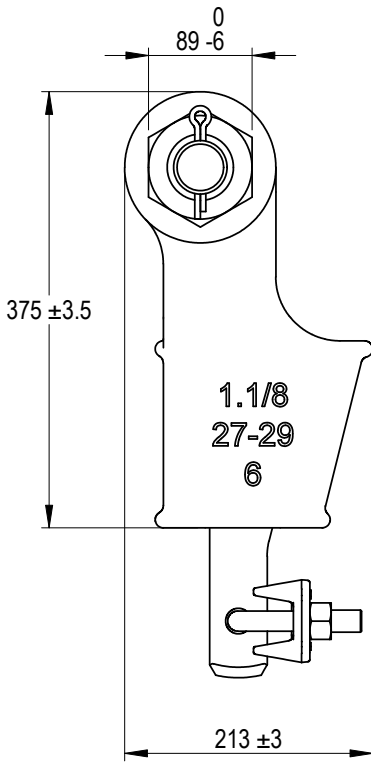

Green Pin® Open Long Wedge Socket BN
Group : G-6429
Part : SKGOW028SBL
MBL : 90t

1

2

3

4

1

2

3

4

0	First Issue	2022/6/1	DL
Rev.	Description	Date	Drawn

Copyright by Van Beest B.V. moreover this document is the property of Van Beest B.V. This document or any part of it may neither be made known, copied or multiplied, nor used for any purpose other than that for which it is specifically furnished, without the prior written consent of Van Beest B.V.

Title **Green Pin® Open Long Wedge Socket BN**
Open wedge socket with longer wedge, wire rope clip and safety bolt

Remark
G-6429
SKGOW028SBL

Green Pin®
P.O. Box 57, 3360 AB Sliedrecht (The Netherlands)
Industrieweg 6, 3361 HJ Sliedrecht
Tel. +31(0)184-413300 www.greenpin.com

Format	A4		
Scale	1:6.5		
Drawing number	6686	Rev.	0

We reserve the right to make amendments on specifications in this drawing without prior notification.

A

B

C

D

E

F